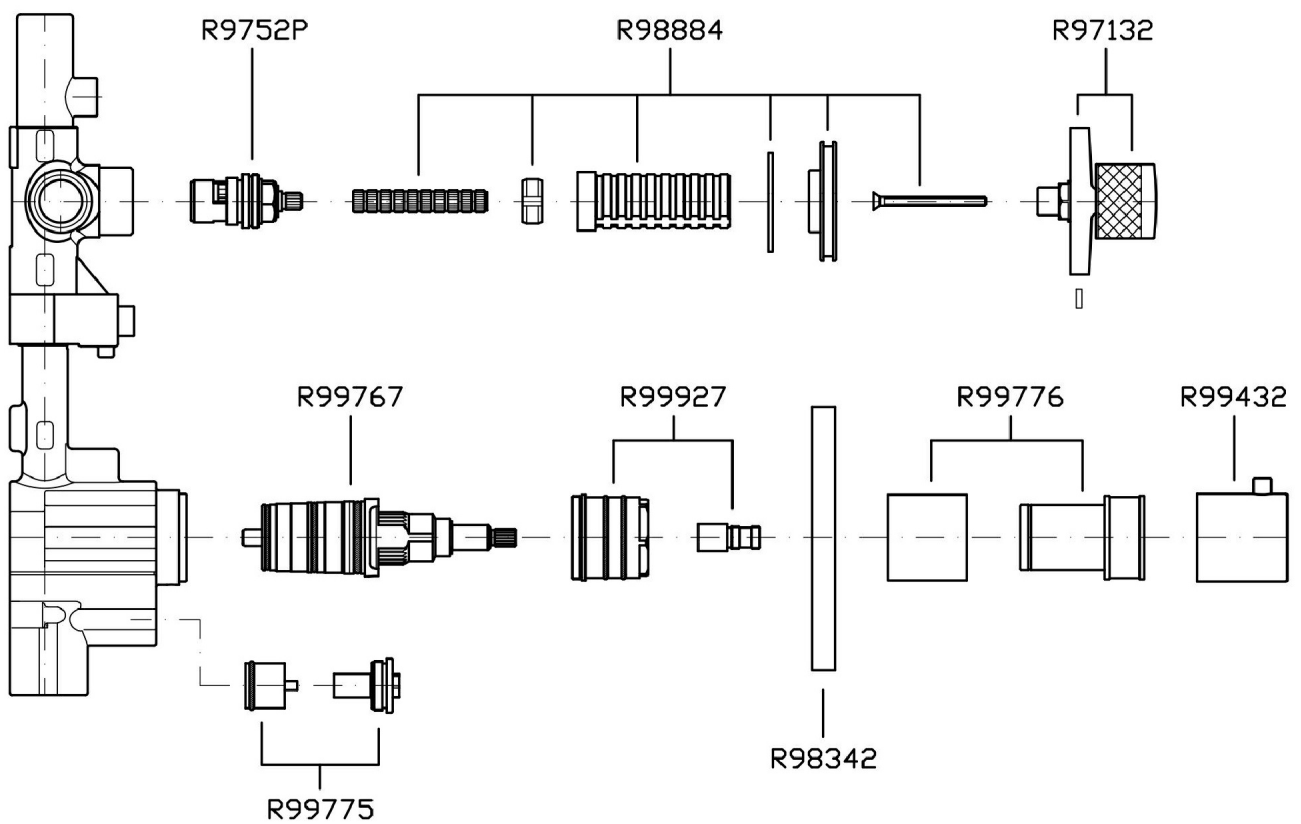

ISY

ZD1098.1900 Overall Drawing

Brand ZUCCHETTI

Class

ISY

ISY

ZD1098.1900 Exploded

Brand ZUCCHETTI

Weight (lb)	2,9 (Kg)	6,39334 (lb)
Volume (dc3) - (in3)	11,01 (dc3)	0,000672 (in3)
h (mm) - (in)	90 (mm)	3,543309 (in)
L1 (mm) - (in)	335 (mm)	13,1889835 (in)
L2 (mm) - (in)	365 (mm)	14,3700865 (in)