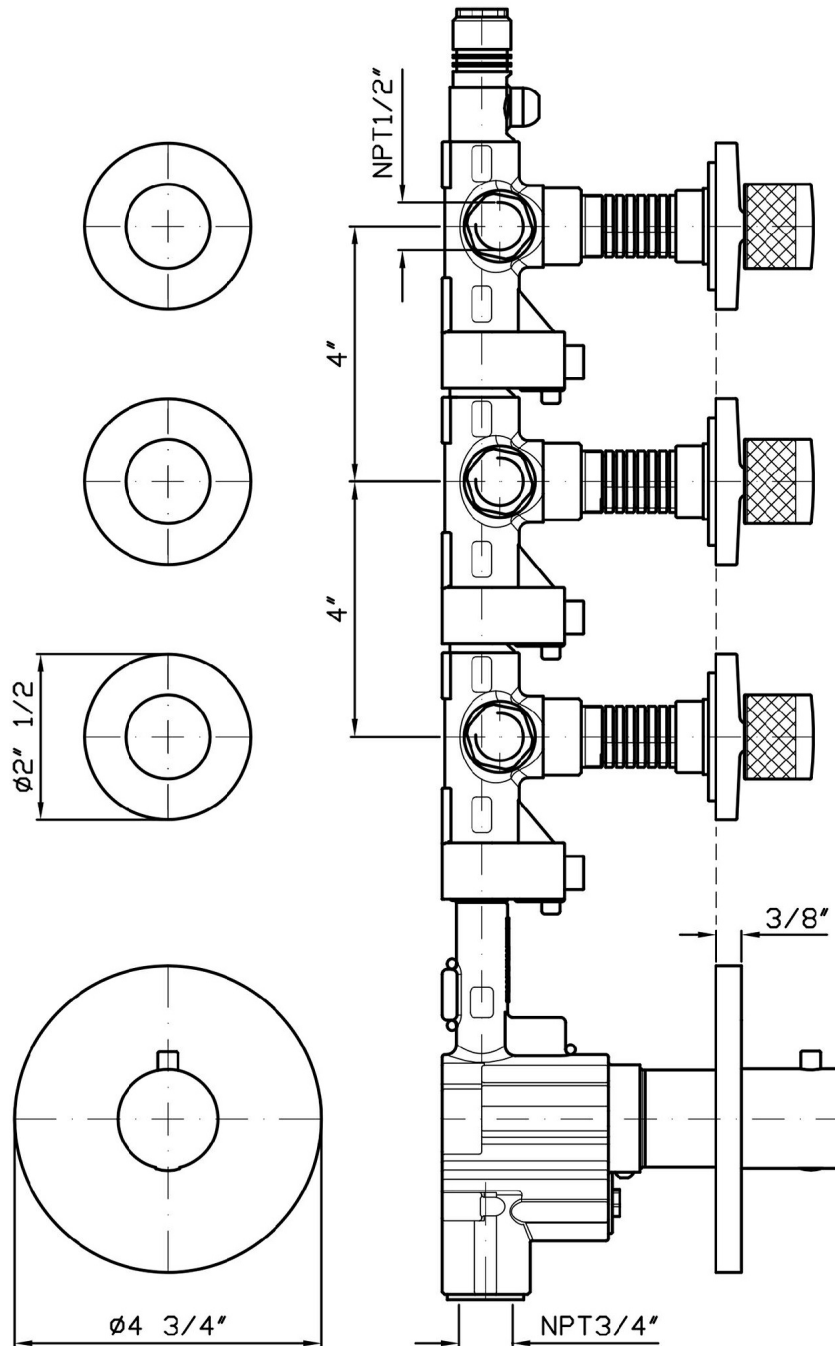

ISY

ZD1098.1900 Overall Drawing

Brand ZUCCHETTI

Class

ISY

ISY

ZD1098.1900 Exploded

Brand ZUCCHETTI

Weight (lb)	2,9 (Kg)	6,39334 (lb)
Volume (dc3) - (in3)	11,01 (dc3)	0,000672 (in3)
h (mm) - (in)	90 (mm)	3,543309 (in)
L1 (mm) - (in)	335 (mm)	13,1889835 (in)
L2 (mm) - (in)	365 (mm)	14,3700865 (in)