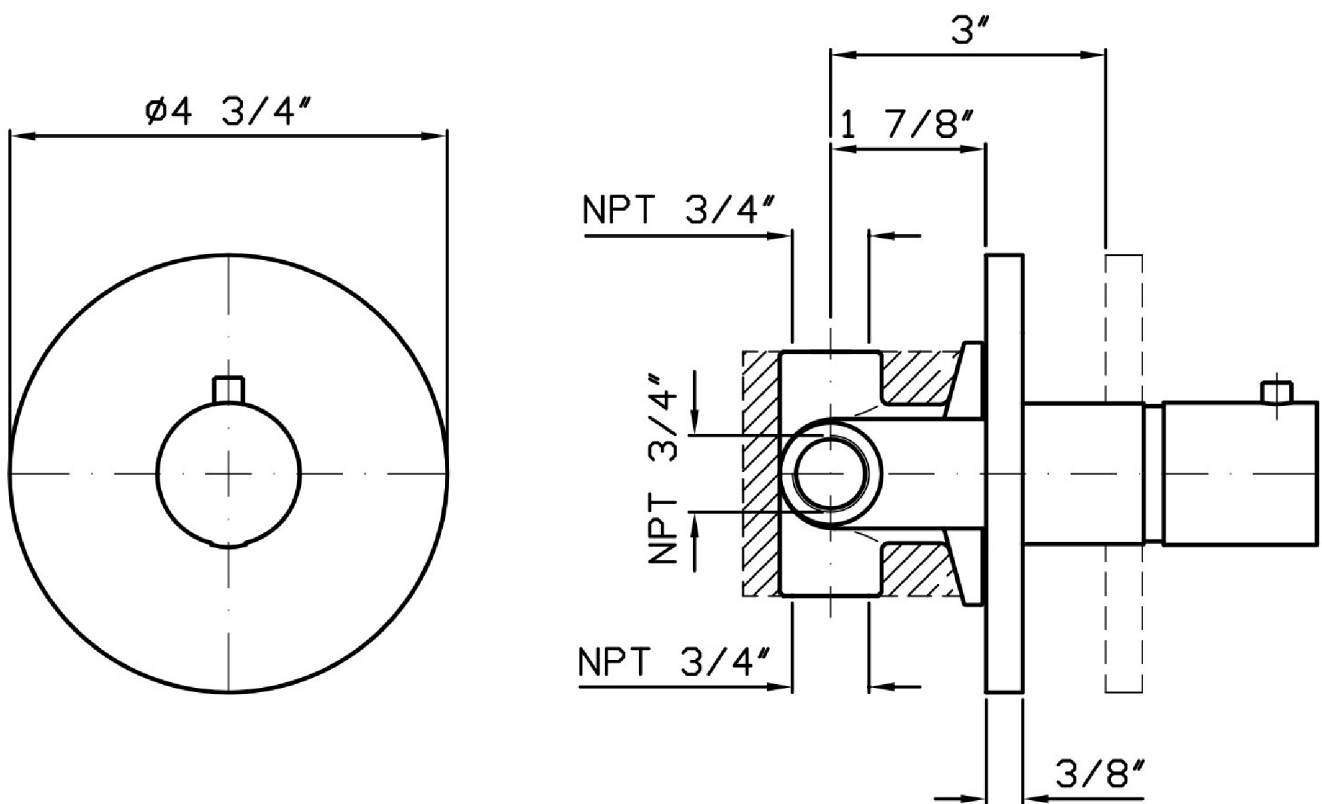

ISY

ZD0083.1901 Disegno Complessivo / Overall Drawing