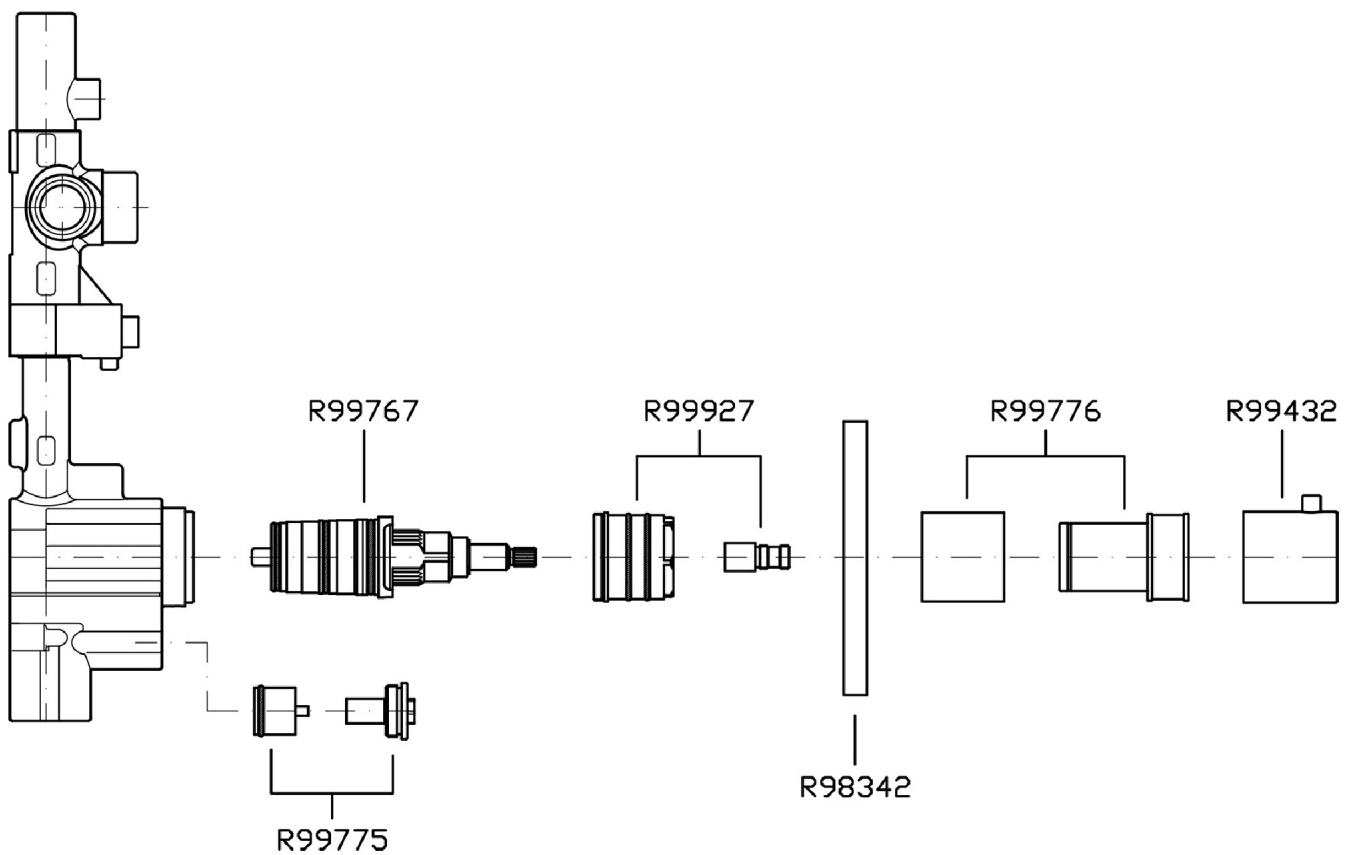

ISY

ZD0083.1901 Built-in thermostatic shower mixer.

3/4" built-in thermostatic shower mixer. 7,6 GPM @ 43,5 PSI

R99649.1900

Rough-in.

Finiture / Finishes

	 C3	 C8	 C40	 C41	 C50	 C51
Chrome	Brushed Nickel	Polished Nickel	Gold	Brushed Gold	Metal Black	Brushed Metal Black
 P70	 W1	 N1	 N7			
PVD Rose Gold	Embossed Matt White	Embossed Matt Black	Soft Touch Black			

ISY

ZD0083.1901 Disegno Complessivo / Overall Drawing

ISY

ZD0083.1901 Esplosi / Exploded

ISY

ZD0083.1901 Certificazioni / Certifications

USA

IAPMO

ISY

ZD0083.1901 Pesì e Misure / Weights and Sizes

Peso (Kg) Weight (lb)	1,20 (Kg)	2,65 (lb)
Volume test (dc3) - (in3)	11,01 (dc3)	671,87 (in3)
h (mm) - (in)	90,00 (mm)	3,54 (in)
L1 (mm) - (in)	335,00 (mm)	13,19 (in)
L2 (mm) - (in)	365,00 (mm)	14,37 (in)