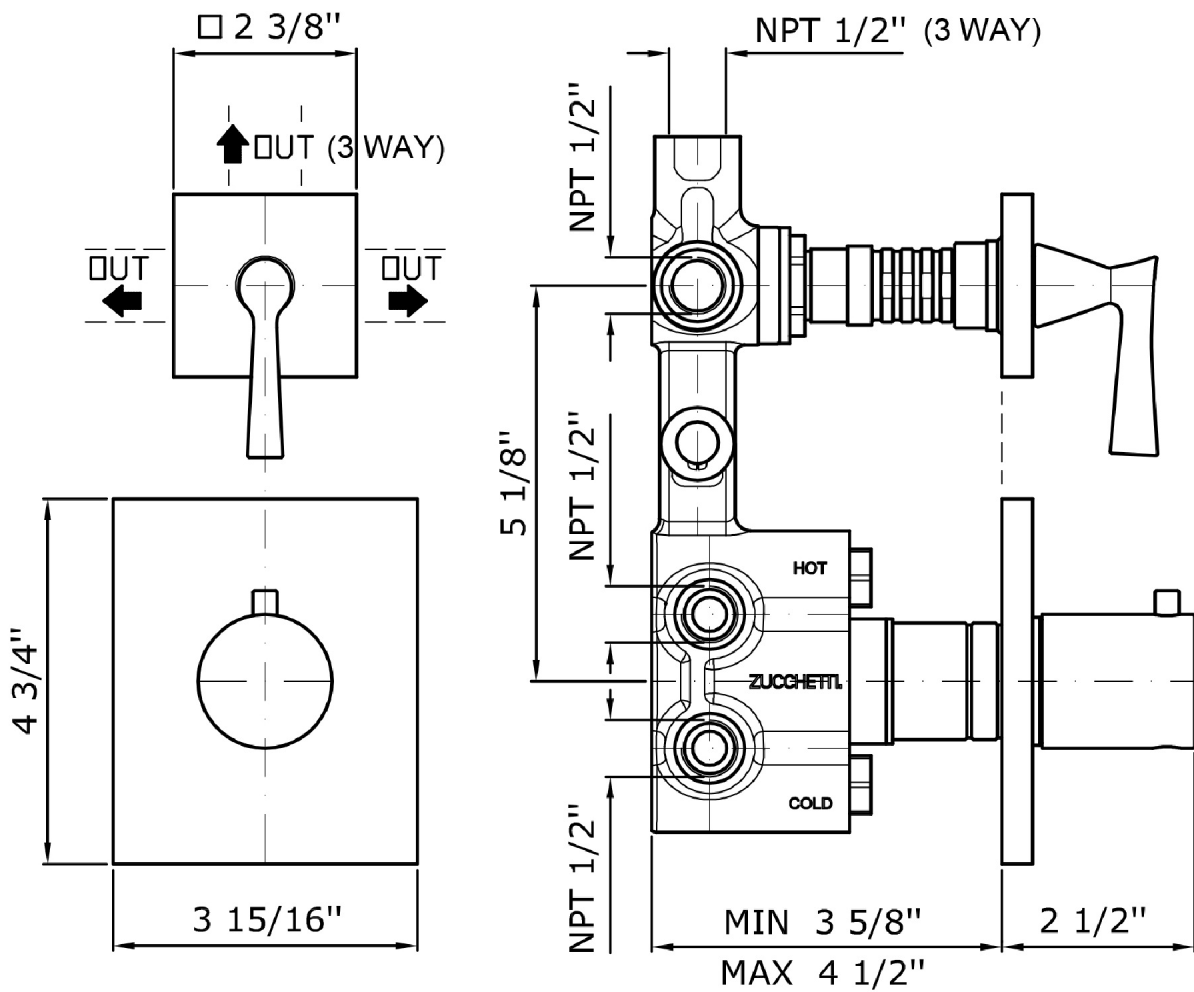

BELLAGIO

ZB2646.1900 Disegno Complessivo / Overall Drawing