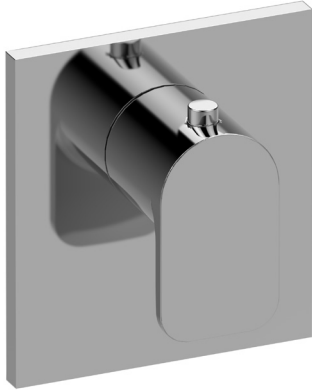

BATHROOM
M-Series Thermostatic Valve Trim
with Handle
G-8043-LM42E_-T**

GRAFF®

G-8043-LM42E-**-T

Sento Collection

M-Series Thermostatic Valve Trim with Handle

GRAFF®

Product Features

- Single metal handle and decorative trim plate
- Use with G-8006 thermostatic rough valve