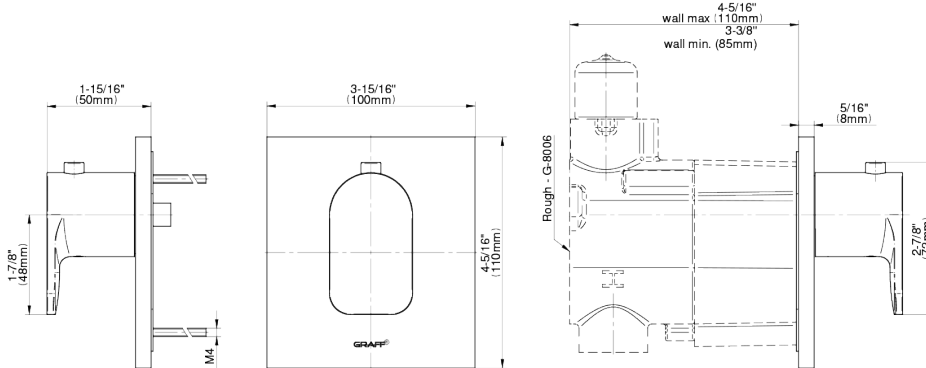

* Special order finish - call for availability