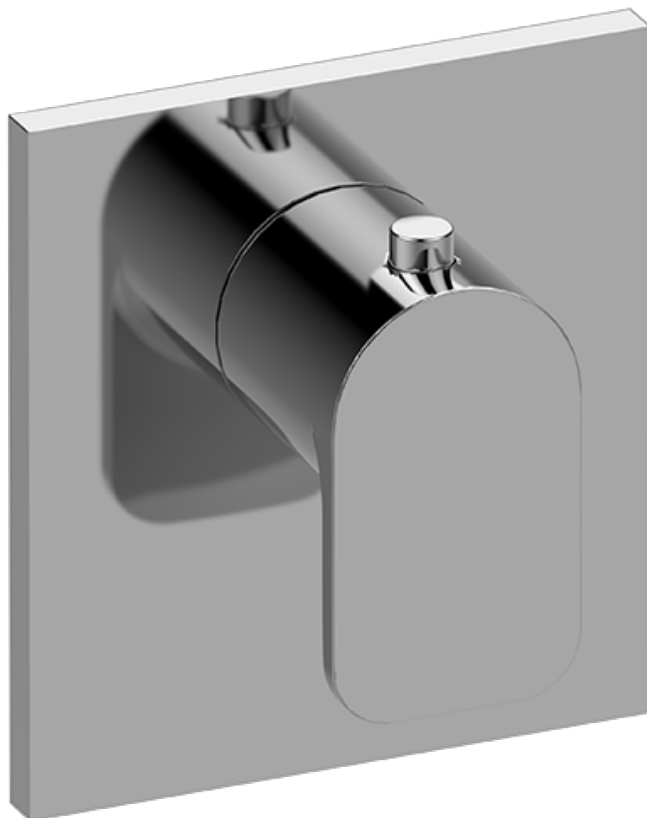

BATHROOM
M-Series Thermostatic Valve Trim
with Handle
G-8043-LM42E_-T**

GRAFF®

G-8043-LM42E-**-T

Sento Collection

M-Series Thermostatic Valve Trim with Handle

GRAFF®

Product Features

- Single metal handle and decorative trim plate
- Use with G-8006 thermostatic rough valve