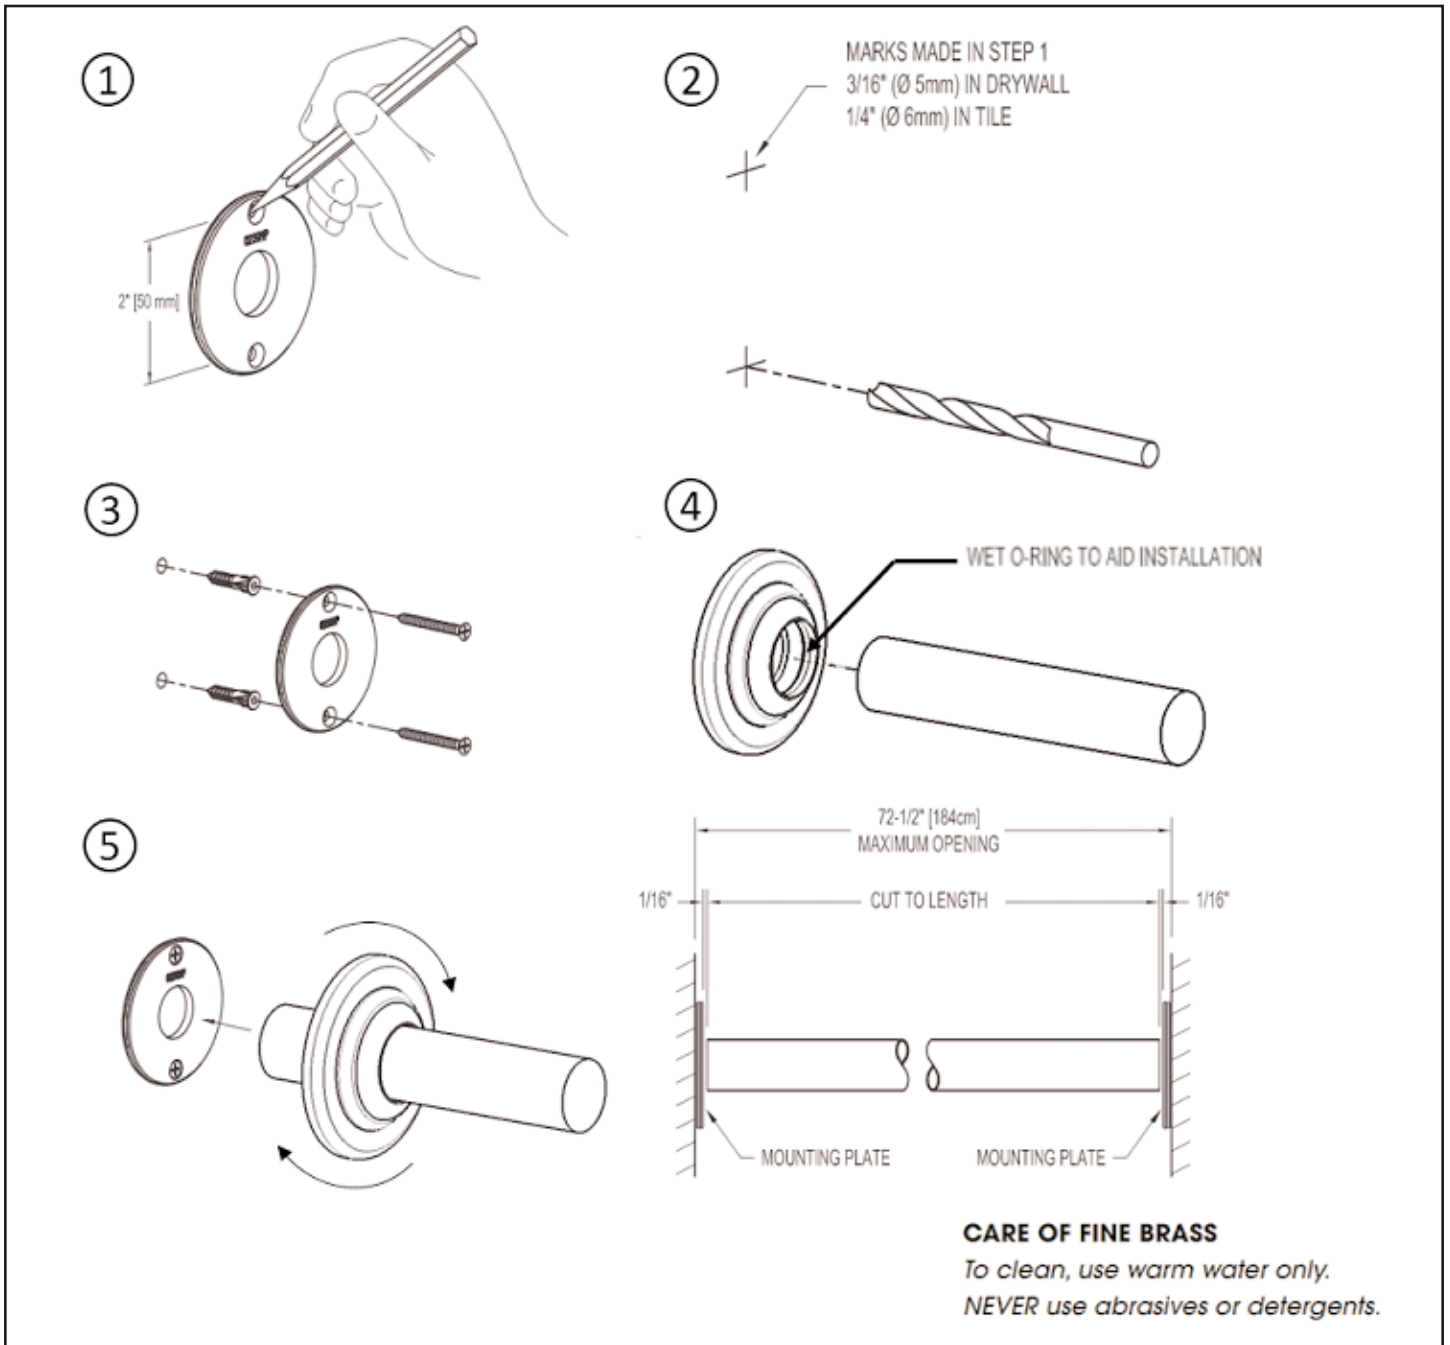

5439B SHOWER ROD INSTALLATION INSTRUCTIONS

GINGER

Luxury For Your Lifestyle™

2001 CARNEGIE AVE, SANTA ANA CA 92705
(949) 417-5207
WWW.GINGERCO.COM