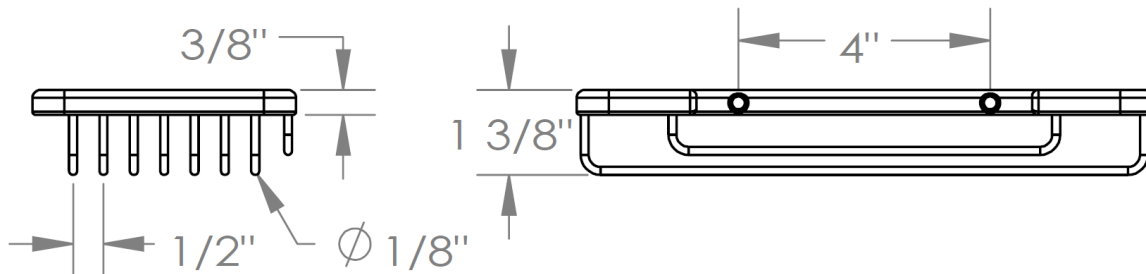

WB-5112

9" X 4" X 1 1/4" Dish

WATERMARK DESIGNS 3/13/2015