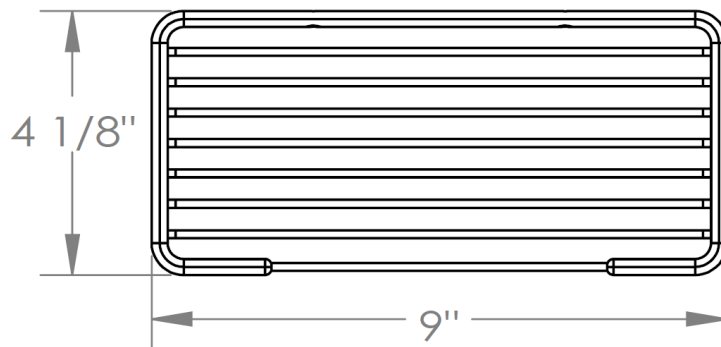

WB-5112

9" X 4" X 1 1/4" Dish

WATERMARK DESIGNS 3/13/2015