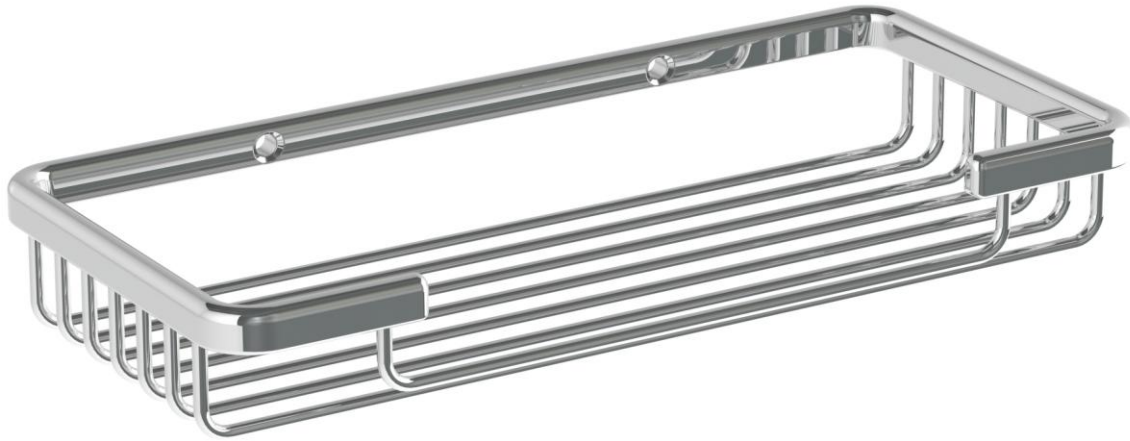

WB-5112

9" X 4" X 1 1/4" Dish

WATERMARK DESIGNS 3/13/2015