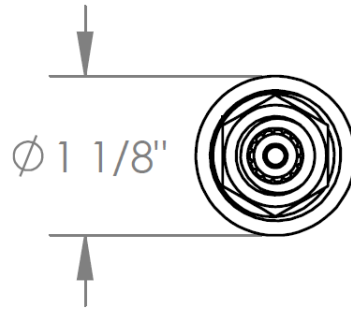

CRT508-TS-C

3/4" Cartridge for SS-TS150 - Cold
Quarter Turn Clockwise

Meets the applicable requirements of ASME A112.18.1-2005/CSA B125.1-05, entitled "Plumbing Supply Fittings"

WATERMARK DESIGNS 9/13/2018