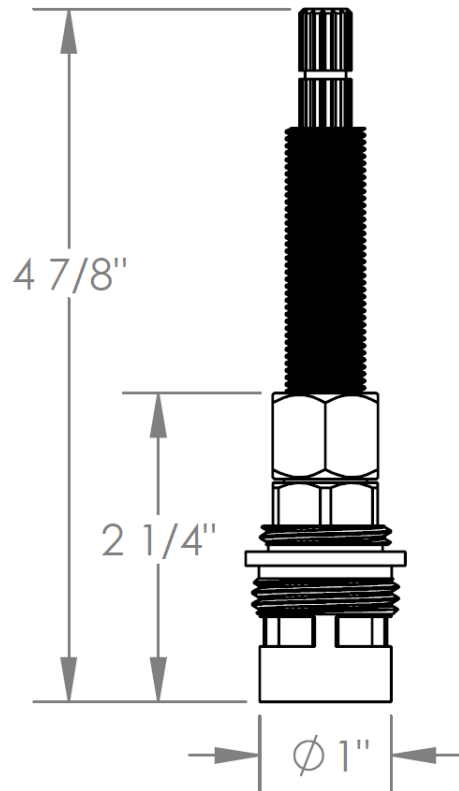

CRT508-TS-C

3/4" Cartridge for SS-TS150 - Cold
Quarter Turn Clockwise

Meets the applicable requirements of ASME A112.18.1-2005/CSA B125.1-05, entitled "Plumbing Supply Fittings"

WATERMARK DESIGNS 9/13/2018