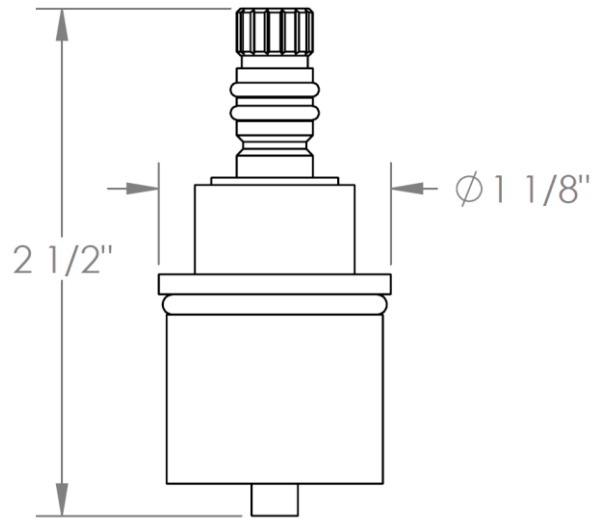

CRT221

Lavatory Cartridge for Items:

22-1, 22-1.101, 22-1.102, 22-1.1X, 22-1.101X, 22-1.102X and 22-1.21

Meets the applicable requirements of ASME A112.18.1-2005/CSA B125.1-05, entitled "Plumbing Supply Fittings"