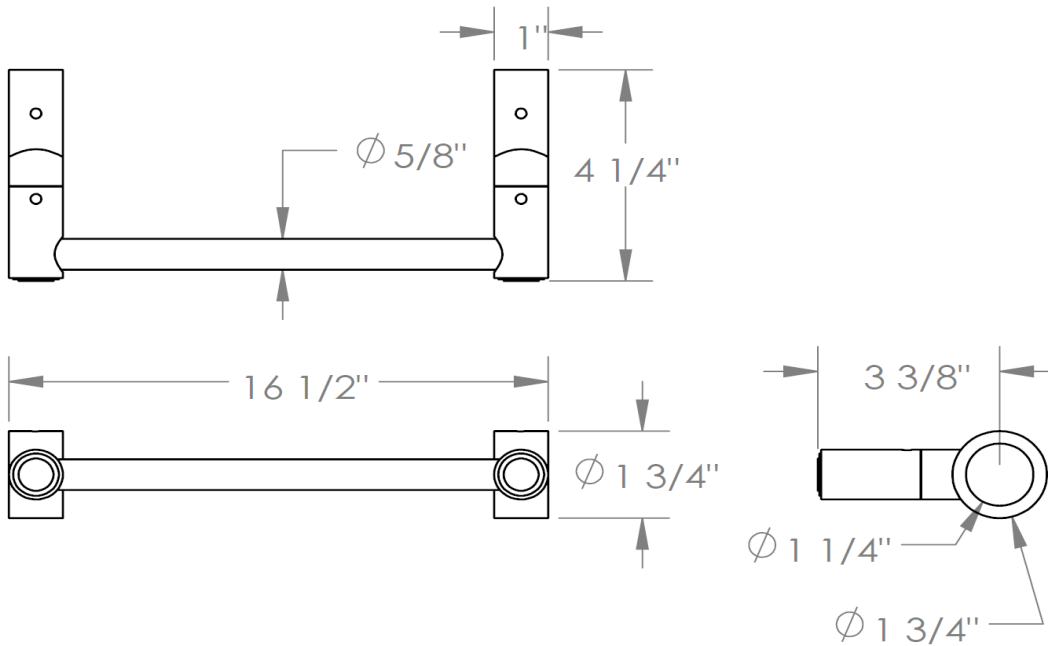

**CON-TRN-0.1**  
16" Towel Bar

**WATERMARK DESIGNS 2/21/2019**