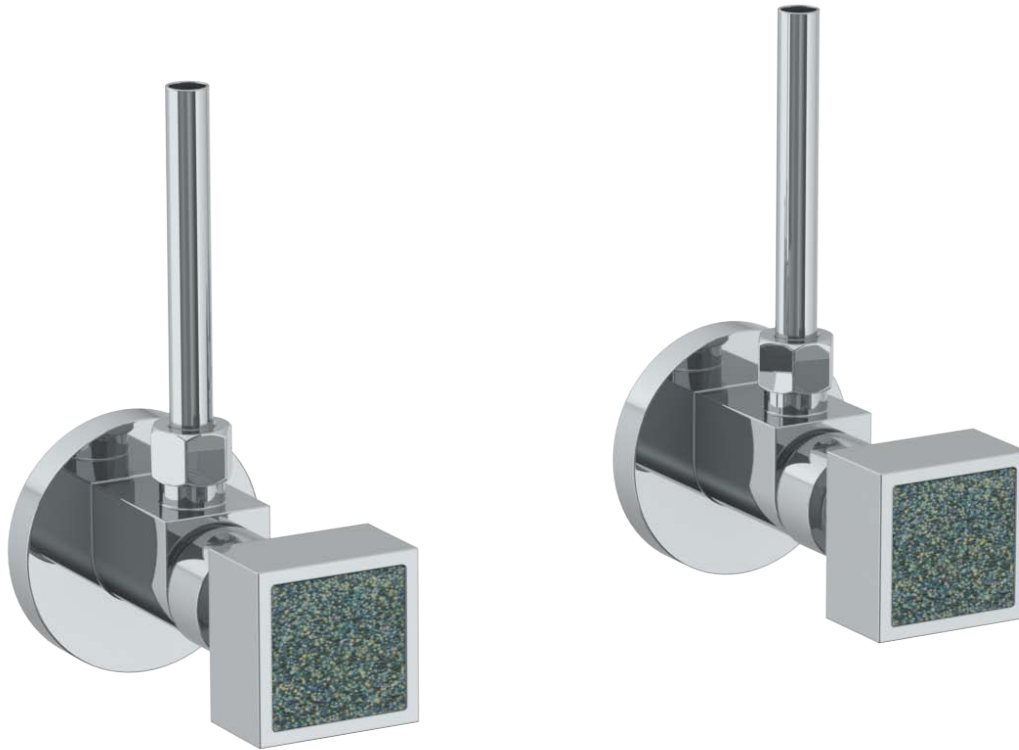

97-MAS2-J6

Lavatory Angle Stop Kit

1/2" IPS x 3/8" OD Compression

WATERMARK DESIGNS 3/1/2018