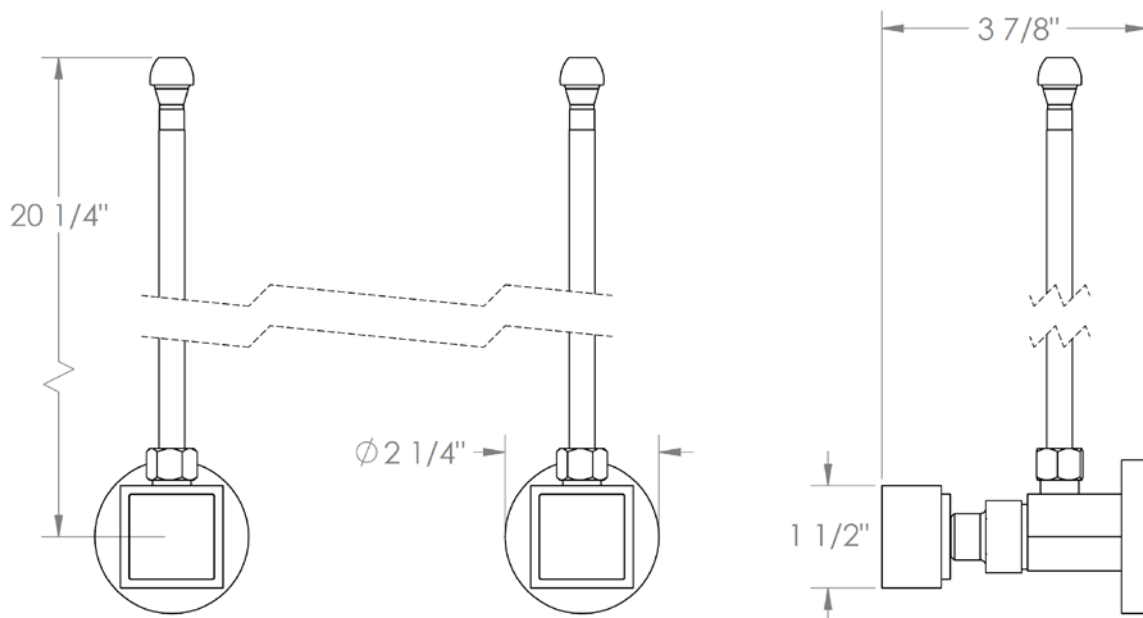

97-MAS2-J6

Lavatory Angle Stop Kit

1/2" IPS x 3/8" OD Compression

WATERMARK DESIGNS 3/1/2018