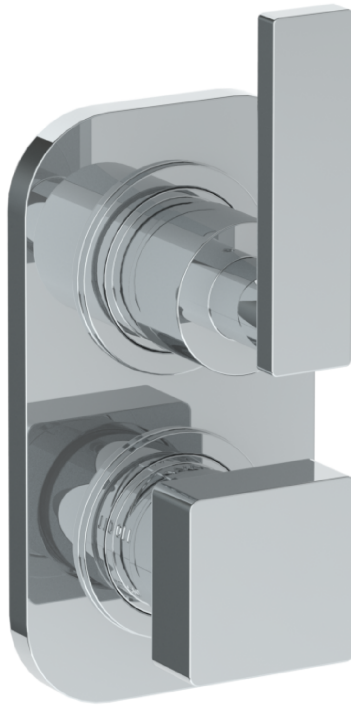

70-T25-RNS4

Wall Mounted Thermostatic Shower Trim with Built-In Control
For use with SS-TH60 or SS-TH70 concealed rough

Meets the applicable requirements of ASME A112.18.1-2005/CSA B125.1-05, entitled "Plumbing Supply Fittings"