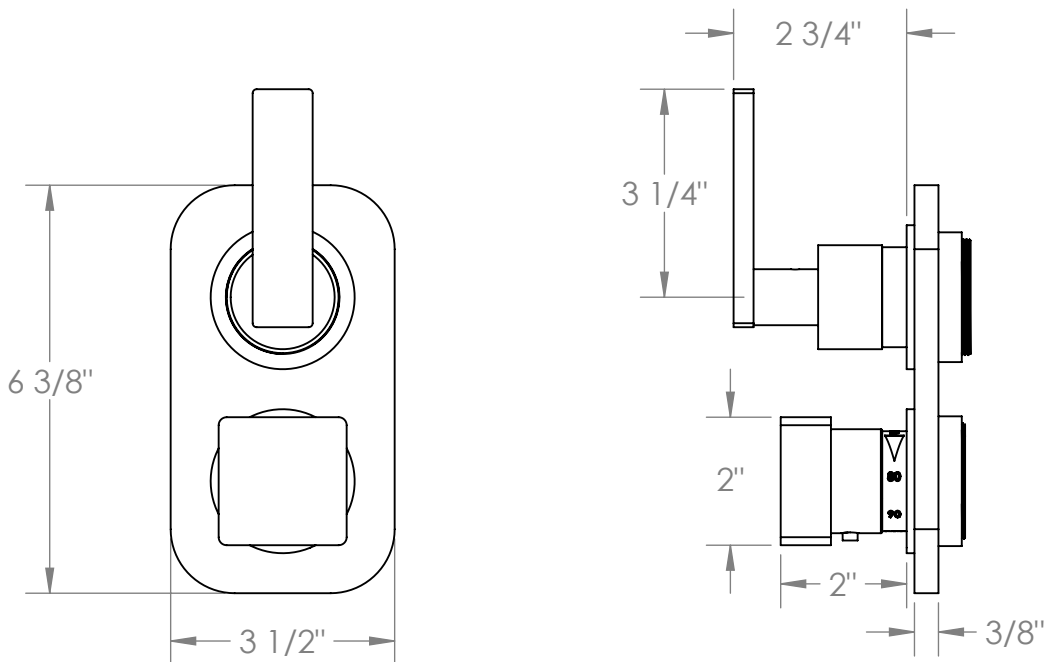

70-T25-RNS4

Wall Mounted Thermostatic Shower Trim with Built-In Control
For use with SS-TH60 or SS-TH70 concealed rough

Meets the applicable requirements of ASME A112.18.1-2005/CSA B125.1-05, entitled "Plumbing Supply Fittings"