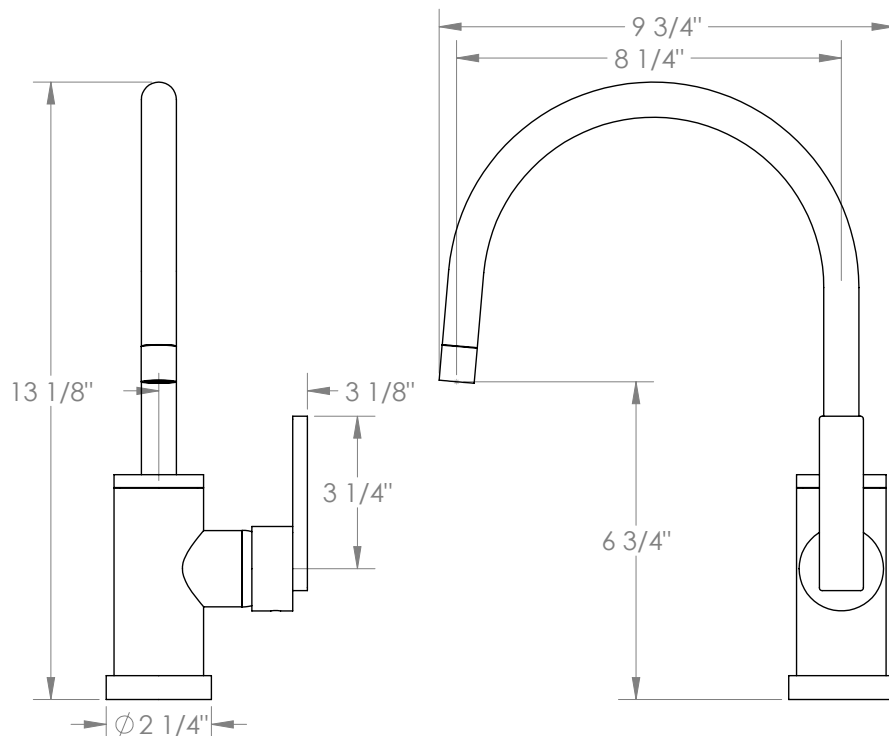

## Rainey 70-7.3G-RNS4

Deck Mounted, Gooseneck, Monoblock Kitchen  
Faucet

- Fits Deck Up To 1-1/2" Thick
- Recommended Mounting Hole: 1-3/8"
- All Lead-Free Brass Construction
- Flow Rate: 1.75 GPM
- Ceramic Mixing Cartridge
- 360° Rotating Spout
- Professional Installation Required

Available in all finishes shown on the [Watermark Designs website](#)

Meets the applicable requirements of ASME A112.18.1-2005/CSA B125.1-05, entitled "Plumbing Supply Fittings".

Watermark Designs reserves the right to make revisions without notice to produce specifications. All product dimensions are nominal.