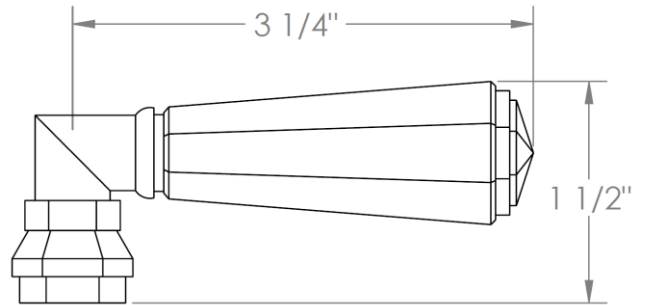

314-MAS3-
Lavatory Angle Stop Kit
1/2" Sweat x 3/8" OD Compression

HANDLE TRIM OPTIONS

CRY4 – ROOSEVELT

CRY5 – MARMONT

T6 – NEWTON

XX – SHETFIELD

YY – NEWPORT