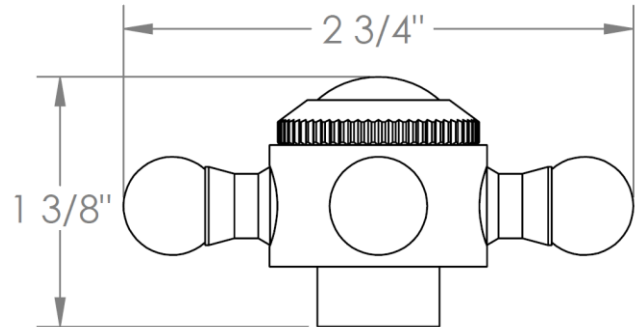

314-MAS3-
Lavatory Angle Stop Kit
1/2" Sweat x 3/8" OD Compression

HANDLE TRIM OPTIONS

CRY4 – ROOSEVELT

CRY5 – MARMONT

T6 – NEWTON

XX – SHETFIELD

YY – NEWPORT