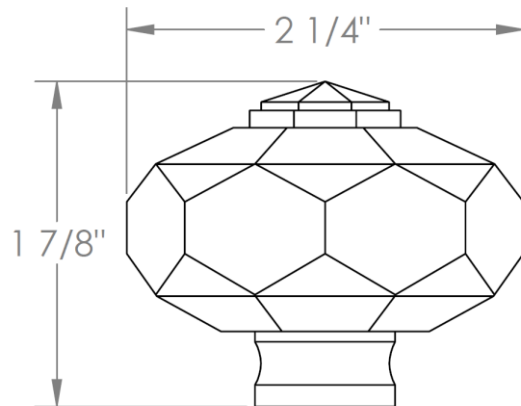

314-MAS3-
Lavatory Angle Stop Kit
1/2" Sweat x 3/8" OD Compression

HANDLE TRIM OPTIONS

CRY4 – ROOSEVELT

CRY5 – MARMONT

T6 – NEWTON

XX – SHETFIELD

YY – NEWPORT