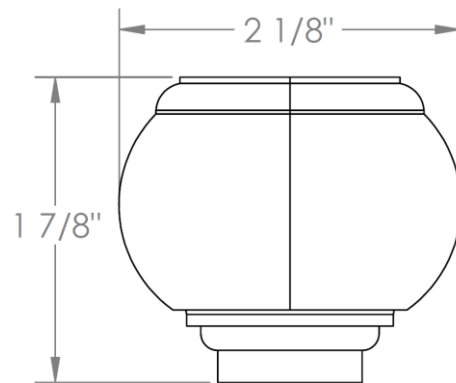

314-MAS3-
Lavatory Angle Stop Kit
1/2" Sweat x 3/8" OD Compression

HANDLE TRIM OPTIONS

CRY4 – ROOSEVELT

CRY5 – MARMONT

T6 – NEWTON

XX – SHETFIELD

YY – NEWPORT