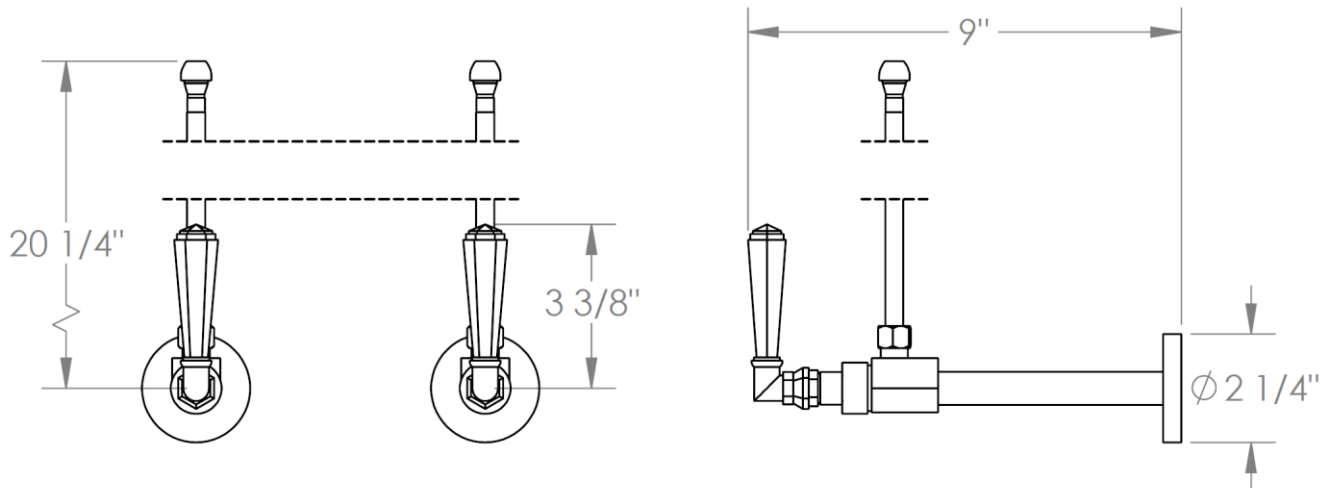

314-MAS3-
Lavatory Angle Stop Kit
1/2" Sweat x 3/8" OD Compression

HANDLE TRIM OPTIONS

CRY4 – ROOSEVELT

CRY5 – MARMONT

T6 – NEWTON

XX – SHETFIELD

YY – NEWPORT