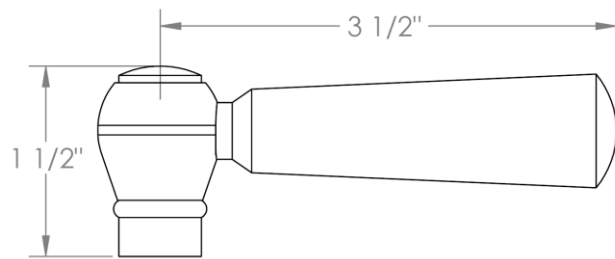

HANDLE TRIM OPTIONS

AX – LOS ANGELES

SW – SAN FRANCISCO

WW – BOSTON

Y2 – WILLIAMS