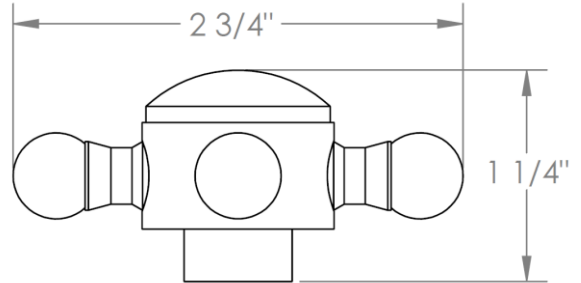

HANDLE TRIM OPTIONS

AX – LOS ANGELES