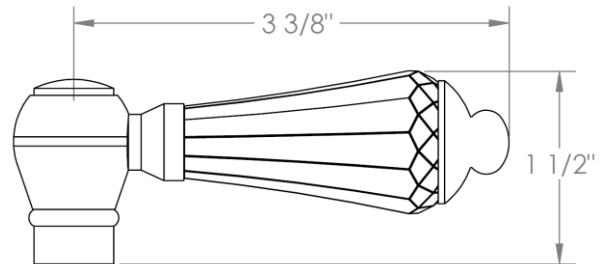

SW – SAN FRANCISCO