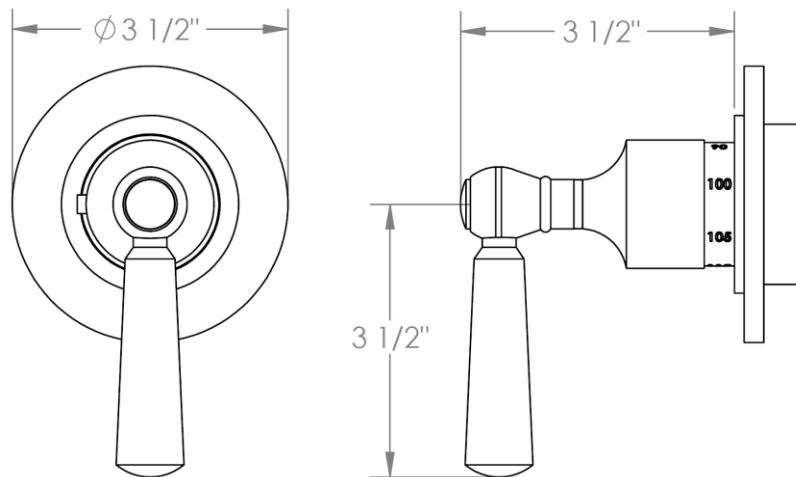

313-T15-__
Trim Kit Only for Miniature Thermostatic Valve
Requires SS-TH500 concealed rough

WATERMARK DESIGNS 1/9/2019

350 Dewitt Ave Brooklyn NY 11207 USA T 718 257 2800 F 718 257 2144 info@watermark-designs.com