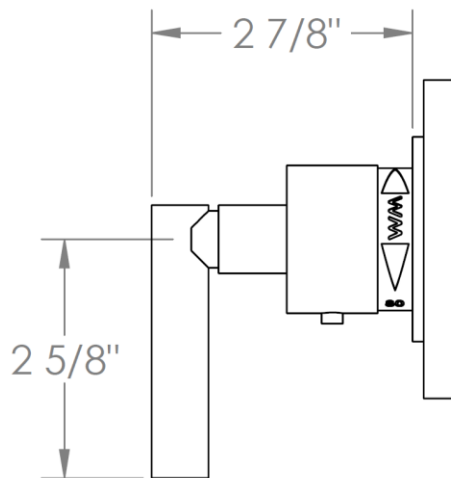

**27-T15-CL14**

Trim Kit Only for Miniature Thermostatic Valve  
Requires SS-TH500 concealed rough

**WATERMARK DESIGNS 1/21/2019**