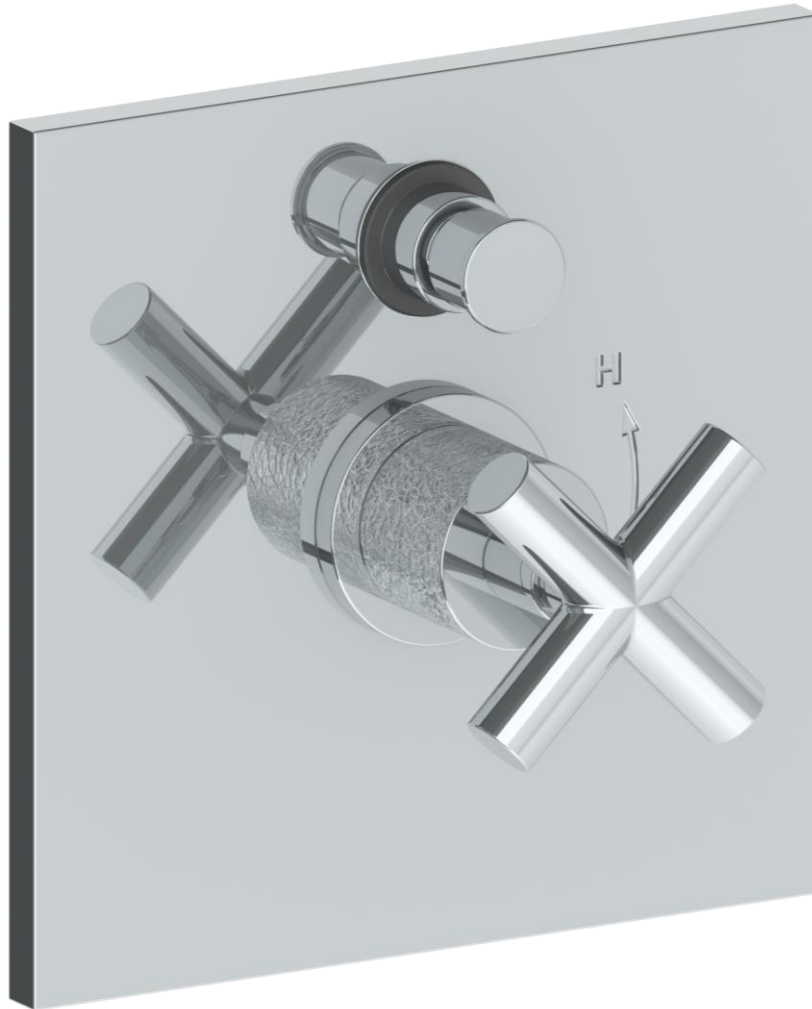

27-P90-CL15

Trim Kit Only for Pressure Balance Valve with Diverter
Requires SS-PB85 concealed rough

WATERMARK DESIGNS 1/21/2019

350 Dewitt Ave Brooklyn NY 11207 USA T 718 257 2800 F 718 257 2144 info@watermark-designs.com