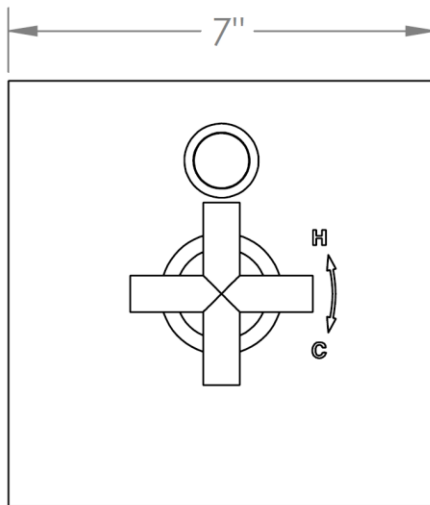

27-P90-CL15

Trim Kit Only for Pressure Balance Valve with Diverter
Requires SS-PB85 concealed rough

WATERMARK DESIGNS 1/21/2019

350 Dewitt Ave Brooklyn NY 11207 USA T 718 257 2800 F 718 257 2144 info@watermark-designs.com