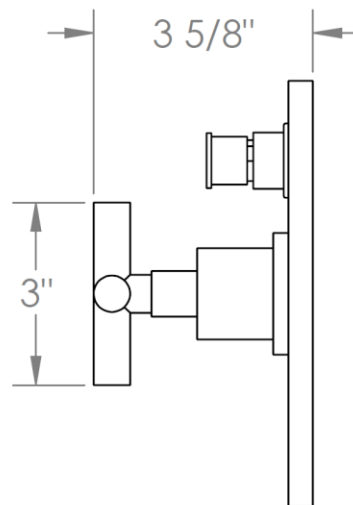

27-P90-CL15

Trim Kit Only for Pressure Balance Valve with Diverter
Requires SS-PB85 concealed rough

WATERMARK DESIGNS 1/21/2019

350 Dewitt Ave Brooklyn NY 11207 USA T 718 257 2800 F 718 257 2144 info@watermark-designs.com