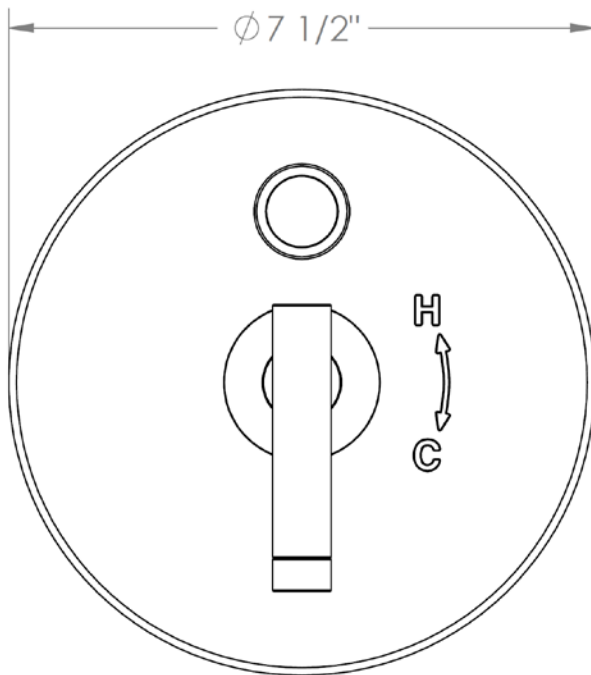

25-P90-IN14

Trim Kit for Pressure Balance Valve
For use with SS-PB85

WATERMARK DESIGNS 3/28/2018