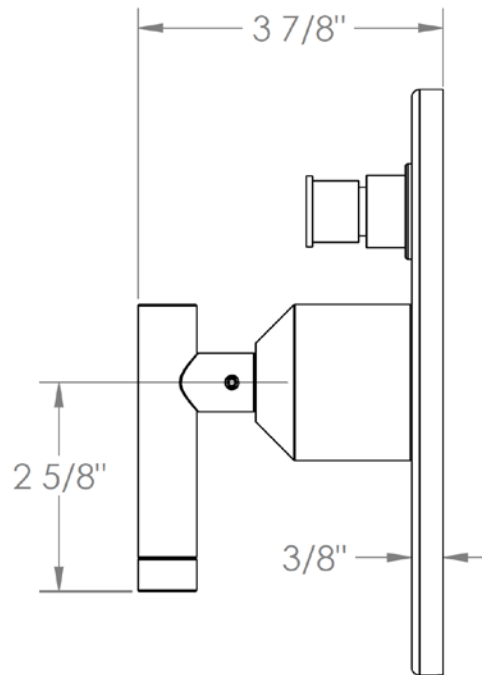

25-P90-IN14

Trim Kit for Pressure Balance Valve
For use with SS-PB85

WATERMARK DESIGNS 3/28/2018