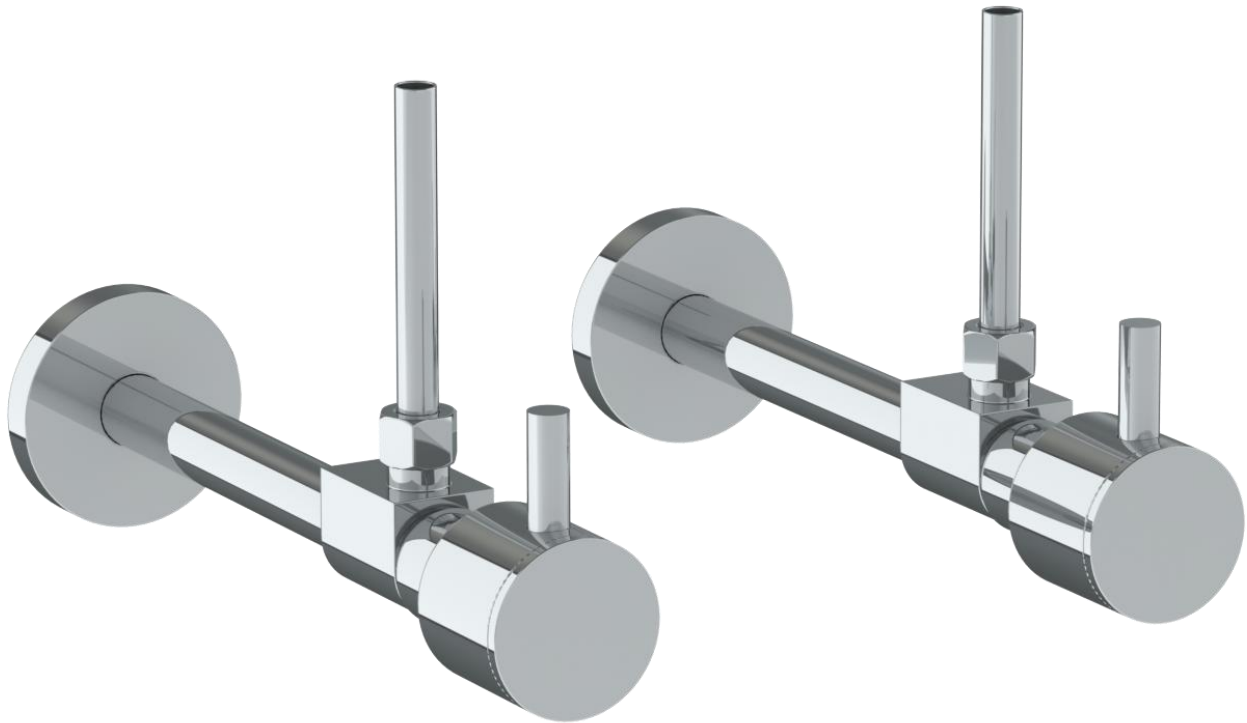

22-MAS3-TIB

Lavatory Angle Stop Kit

1/2" Sweat x 3/8" OD Compression

WATERMARK DESIGNS 1/24/2019

350 Dewitt Ave Brooklyn NY 11207 USA T 718 257 2800 F 718 257 2144 info@watermark-designs.com