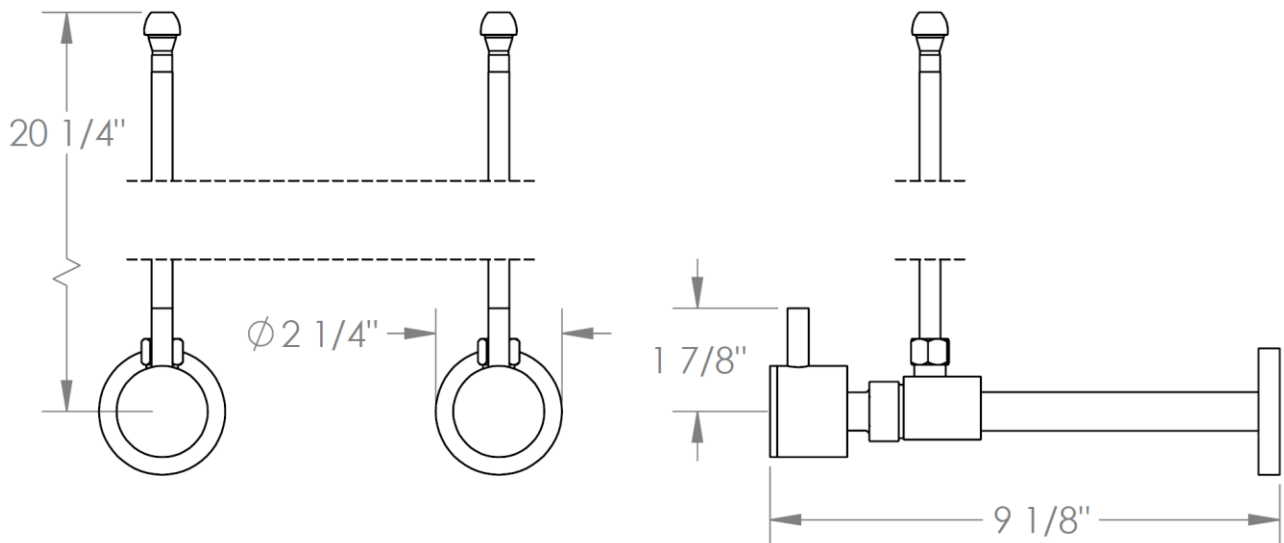

22-MAS3-TIB

Lavatory Angle Stop Kit

1/2" Sweat x 3/8" OD Compression

WATERMARK DESIGNS 1/24/2019

350 Dewitt Ave Brooklyn NY 11207 USA T 718 257 2800 F 718 257 2144 info@watermark-designs.com