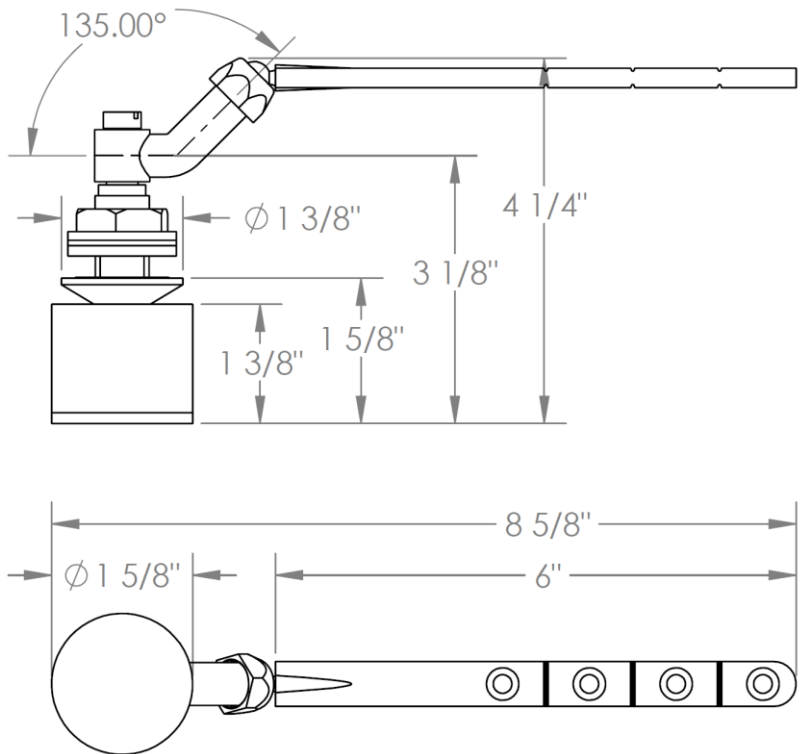

22-0.11-TIA

Tank Lever
Front, Side or Angle Mount

Note: Watermark cannot guarantee fit with any specific tank. Please check dimensions for compatibility

WATERMARK DESIGNS 11/28/2018