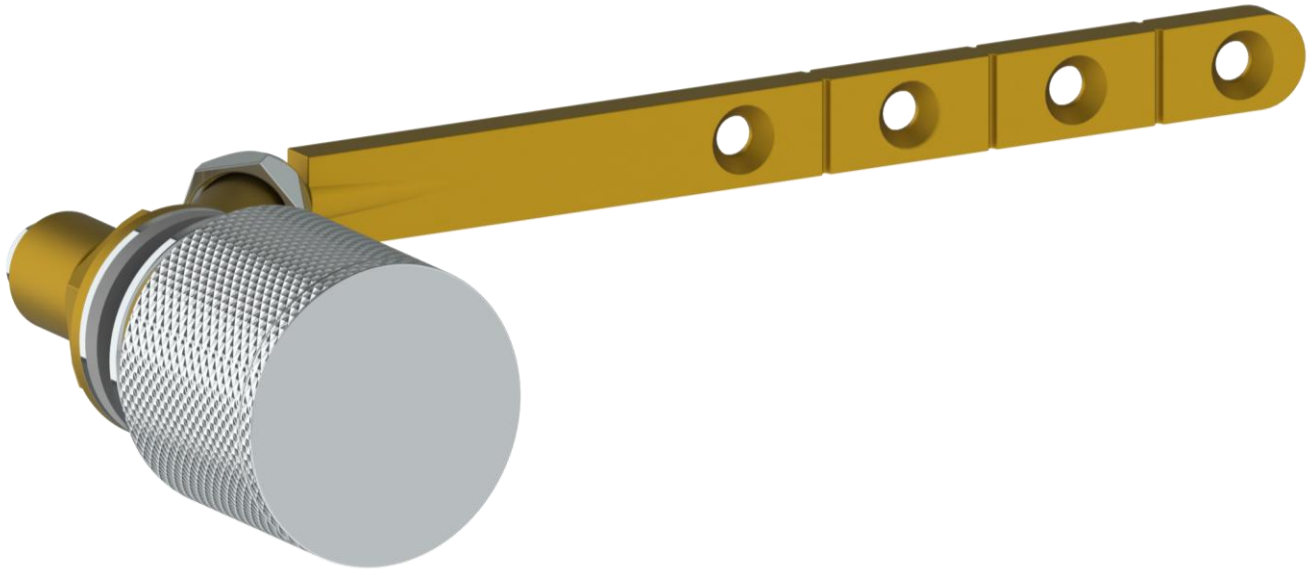

22-0.11-TIA

Tank Lever
Front, Side or Angle Mount

Note: Watermark cannot guarantee fit with any specific tank. Please check dimensions for compatibility

WATERMARK DESIGNS 11/28/2018