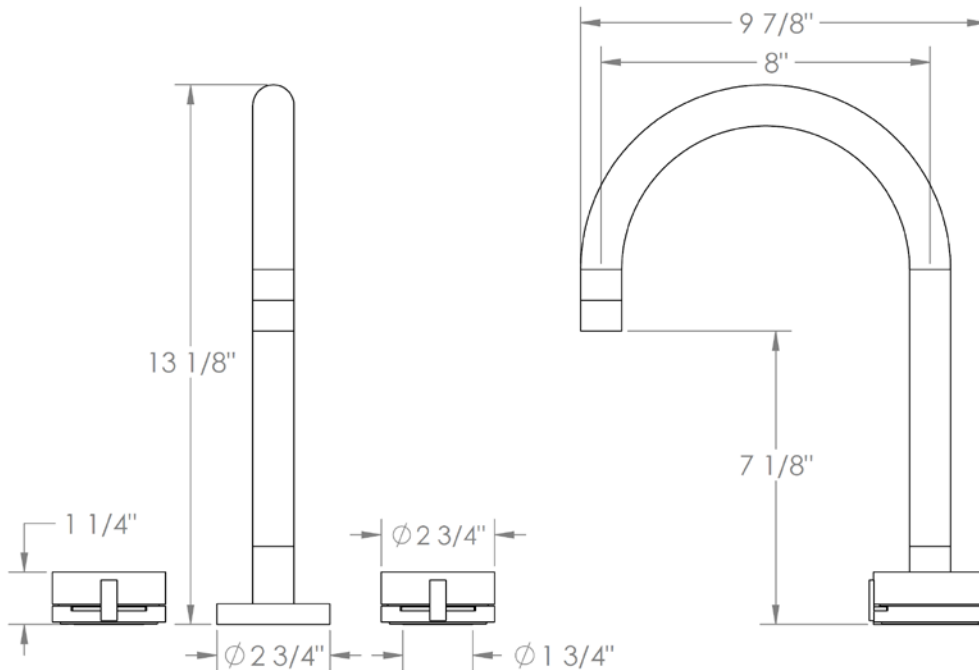

21-8-E2

Deck Mounted 3 Hole Bath Set

Meets the applicable requirements of ASME A112.18.1-2005/CSA B125.1-05, entitled "Plumbing Supply Fittings"

WATERMARK DESIGNS 5/31/2018

350 Dewitt Ave Brooklyn NY 11207 USA T 718 257 2800 F 718 257 2144 info@watermark-designs.com