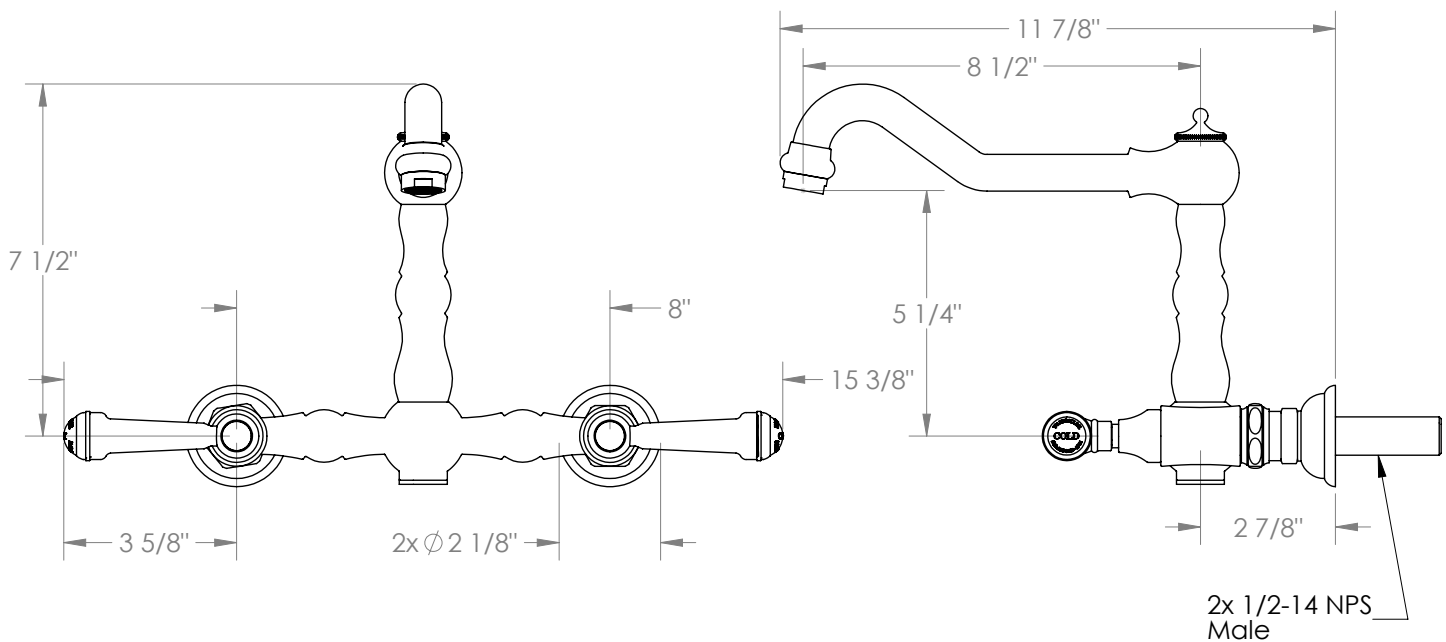

WATERMARK

BROOKLYN, NEW YORK

Paris
206-7.7-S2

Wall Mounted, Bridge Kitchen Faucet

- Two 1/2"-14 NPS Male Wall Connections
- Recommended Wall Hole: 1"
- All Lead-Free Brass Construction
- Flow Rate: 1.75 GPM
- 1/4 Turn Ceramic Cartridge
- 360° Rotating Spout
- Professional Installation Required

Available in all finishes shown on the [Watermark Designs website](#)

Meets the applicable requirements of ASME A112.18.1-2005/CSA B125.1-05, entitled "Plumbing Supply Fittings".

Watermark Designs reserves the right to make revisions without notice to produce specifications. All product dimensions are nominal.