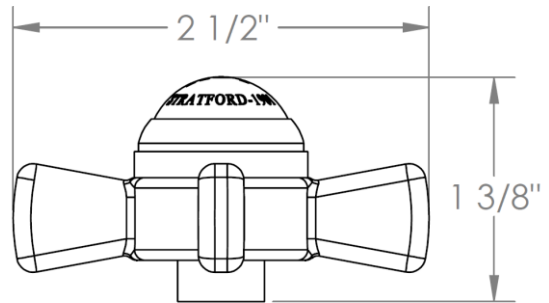

206-0.11-

Tank Lever - Front, Side or Angle Mount

Note: Watermark cannot guarantee fit with any specific tank. Please check dimensions for compatibility

HANDLE TRIM OPTIONS

S1 - PRESTON

S2 - WALTHAM

SWA - DARIEN