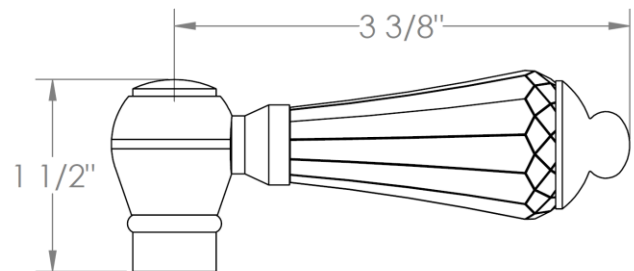

206-0.11-

Tank Lever - Front, Side or Angle Mount

Note: Watermark cannot guarantee fit with any specific tank. Please check dimensions for compatibility

HANDLE TRIM OPTIONS

S1 - PRESTON

S2 - WALTHAM

SWA - DARIEN