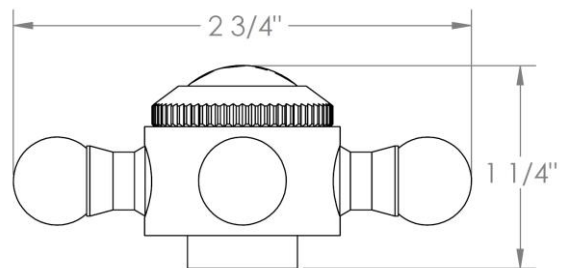

HANDLE TRIM OPTIONS

V - WALES