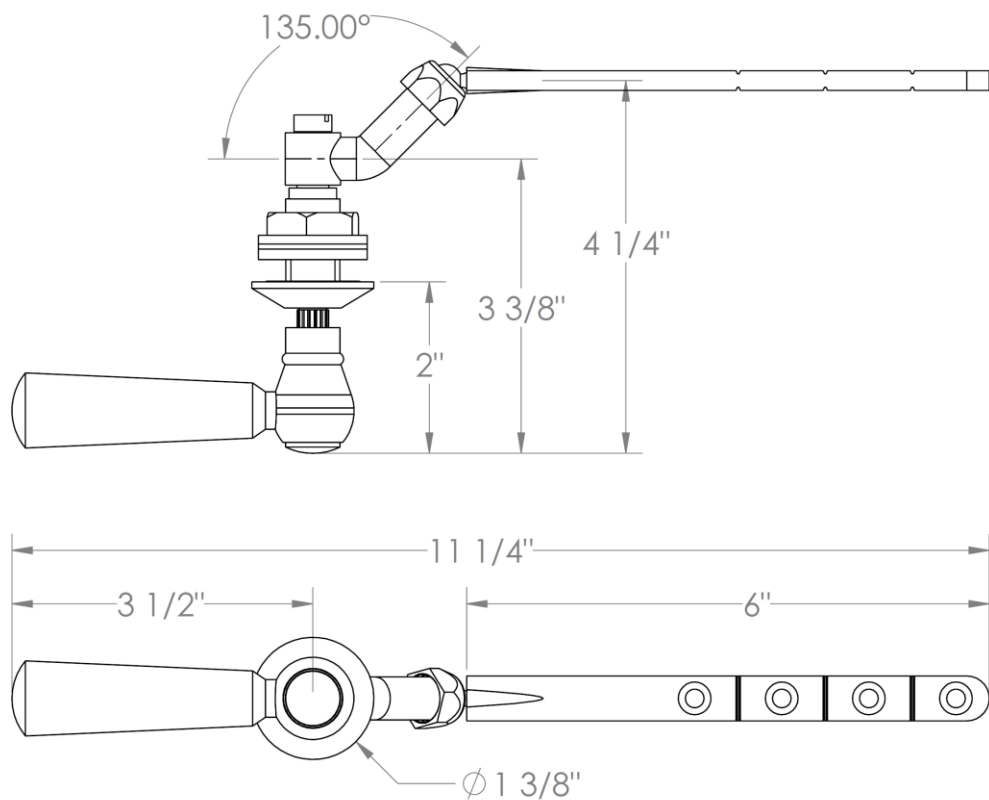

206-0.11-

Tank Lever - Front, Side or Angle Mount

Note: Watermark cannot guarantee fit with any specific tank. Please check dimensions for compatibility

HANDLE TRIM OPTIONS

S1 - PRESTON

S2 - WALTHAM

SWA - DARIEN

V - WALES

S1A – NOTTINGHAM