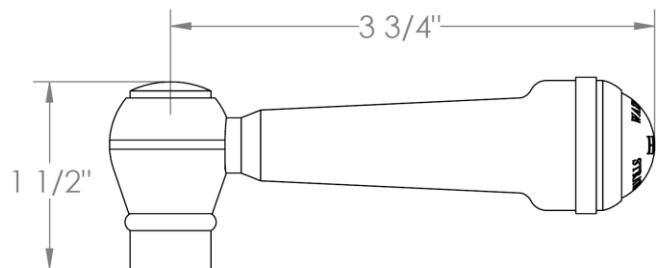

206-0.11-

Tank Lever - Front, Side or Angle Mount

Note: Watermark cannot guarantee fit with any specific tank. Please check dimensions for compatibility

HANDLE TRIM OPTIONS

S1 - PRESTON

S2 - WALTHAM

SWA - DARIEN