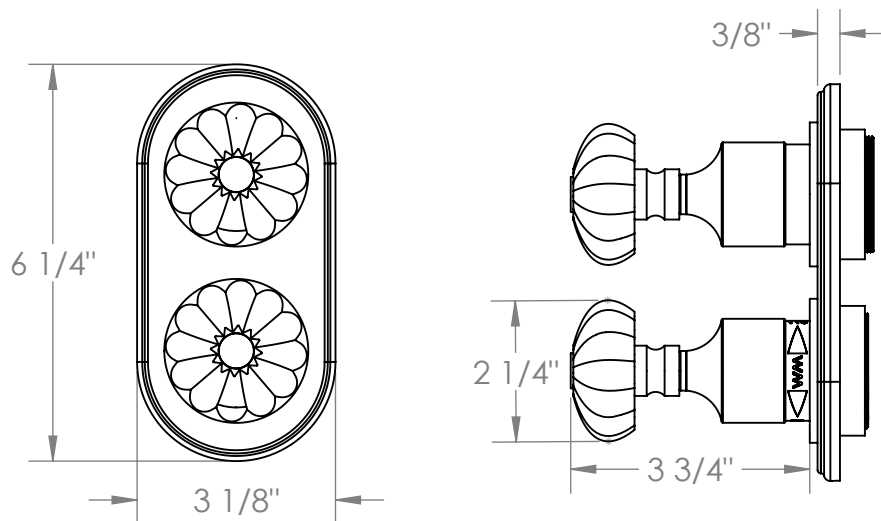

180-T25-T

Wall Mounted Mini Thermostatic Trim with Built-In Control

For use with SS-TH60, SS-TH70, or SS-TH80 concealed rough

Meets the applicable requirements of ASME A112.18.1-2005/CSA B125.1-05, entitled "Plumbing Supply Fittings"