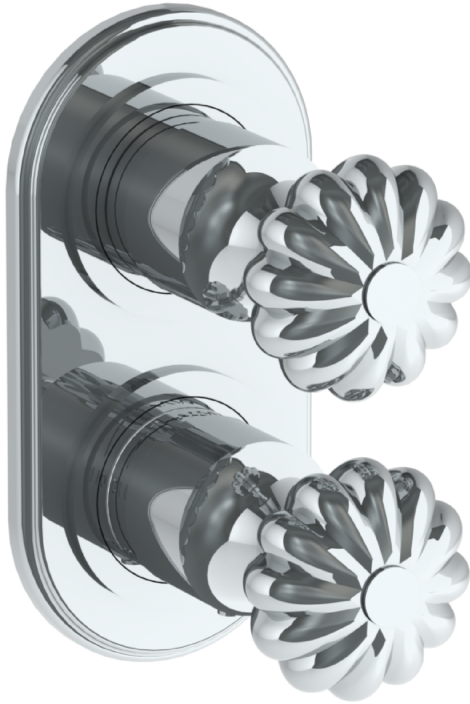

180-T25-T

Wall Mounted Mini Thermostatic Trim with Built-In Control

For use with SS-TH60, SS-TH70, or SS-TH80 concealed rough

Meets the applicable requirements of ASME A112.18.1-2005/CSA B125.1-05, entitled "Plumbing Supply Fittings"