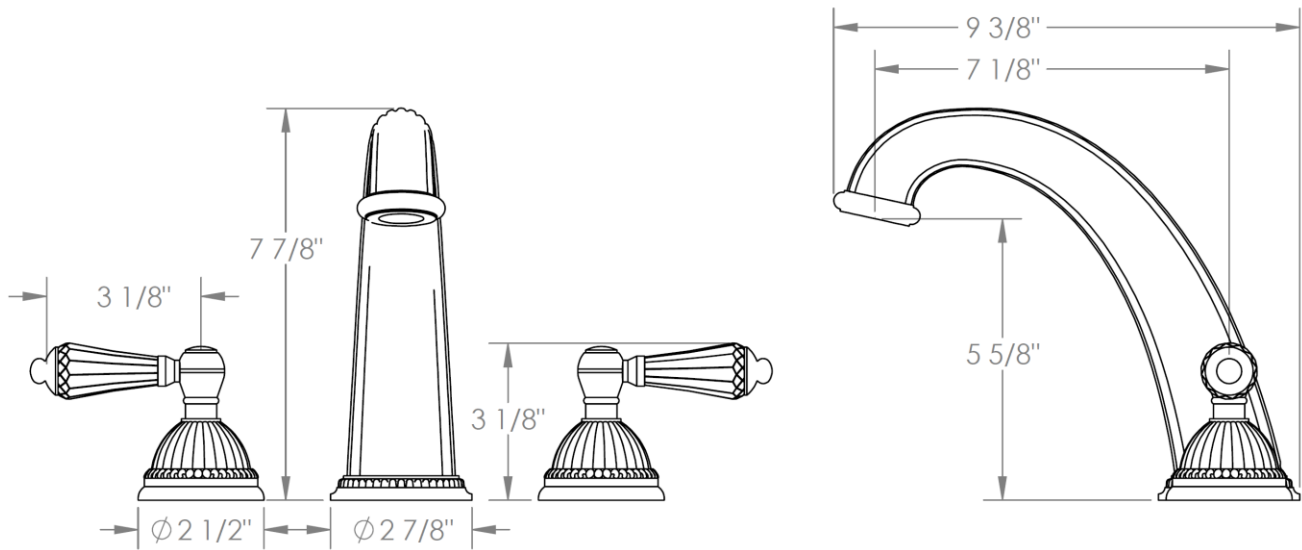

**180-8-\_\_**

**Deck Mounted 3 Hole Bath Set**

Note: Some building codes require remote pressure balance valves for anti-scald

Meets the applicable requirements of ASME A112.18.1-2005/CSA B125.1-05, entitled "Plumbing Supply Fittings"