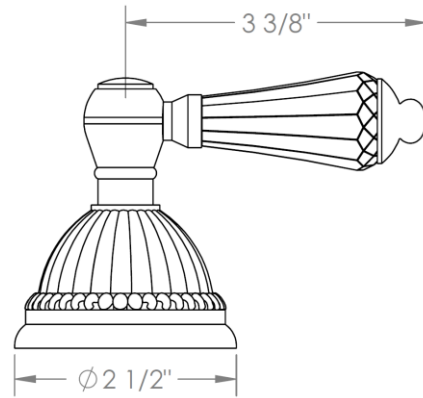

**180-8-\_\_**

**Deck Mounted 3 Hole Bath Set**

Note: Some building codes require remote pressure balance valves for anti-scald

Meets the applicable requirements of ASME A112.18.1-2005/CSA B125.1-05, entitled "Plumbing Supply Fittings"

**HANDLE TRIM OPTIONS**

AA - VENICE

BB - GENOA

CC - POMPEI

DD - NAPLES

SWU - FLORENCE

T - TUSCANY

U- BOLOGNA