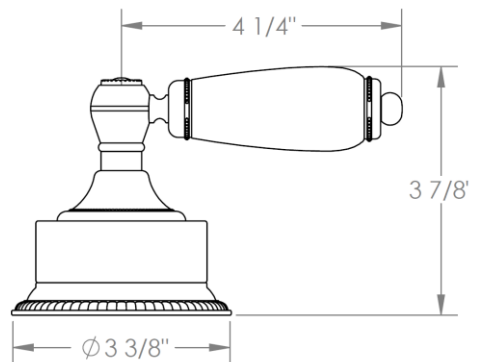

**180-8-\_\_**

**Deck Mounted 3 Hole Bath Set**

Note: Some building codes require remote pressure balance valves for anti-scald

Meets the applicable requirements of ASME A112.18.1-2005/CSA B125.1-05, entitled "Plumbing Supply Fittings"

**HANDLE TRIM OPTIONS**

AA - VENICE

BB - GENOA

CC - POMPEI

DD - NAPLES

SWU - FLORENCE

T - TUSCANY

U- BOLOGNA