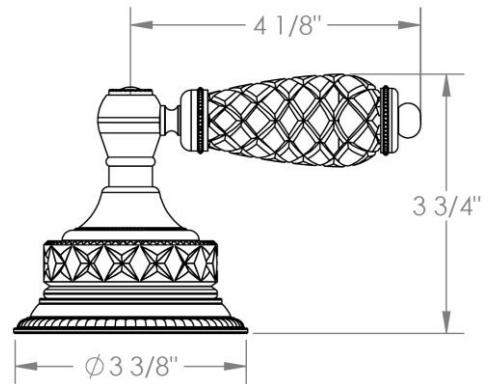

**180-8-\_\_**

**Deck Mounted 3 Hole Bath Set**

Note: Some building codes require remote pressure balance valves for anti-scald

Meets the applicable requirements of ASME A112.18.1-2005/CSA B125.1-05, entitled "Plumbing Supply Fittings"

**HANDLE TRIM OPTIONS**

AA - VENICE

BB - GENOA

CC - POMPEI

DD - NAPLES

SWU - FLORENCE

T - TUSCANY

U- BOLOGNA