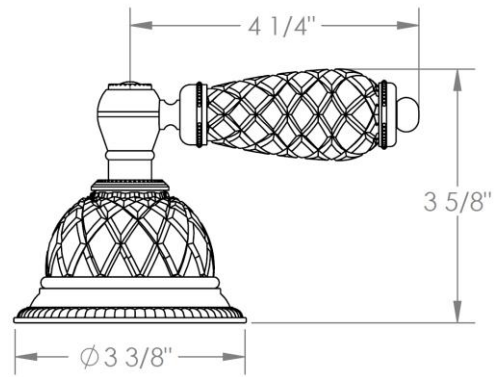

**180-8-\_\_**

**Deck Mounted 3 Hole Bath Set**

Note: Some building codes require remote pressure balance valves for anti-scald

Meets the applicable requirements of ASME A112.18.1-2005/CSA B125.1-05, entitled "Plumbing Supply Fittings"

**HANDLE TRIM OPTIONS**

AA - VENICE

BB - GENOA

CC - POMPEI

DD - NAPLES

SWU - FLORENCE

T - TUSCANY

U- BOLOGNA