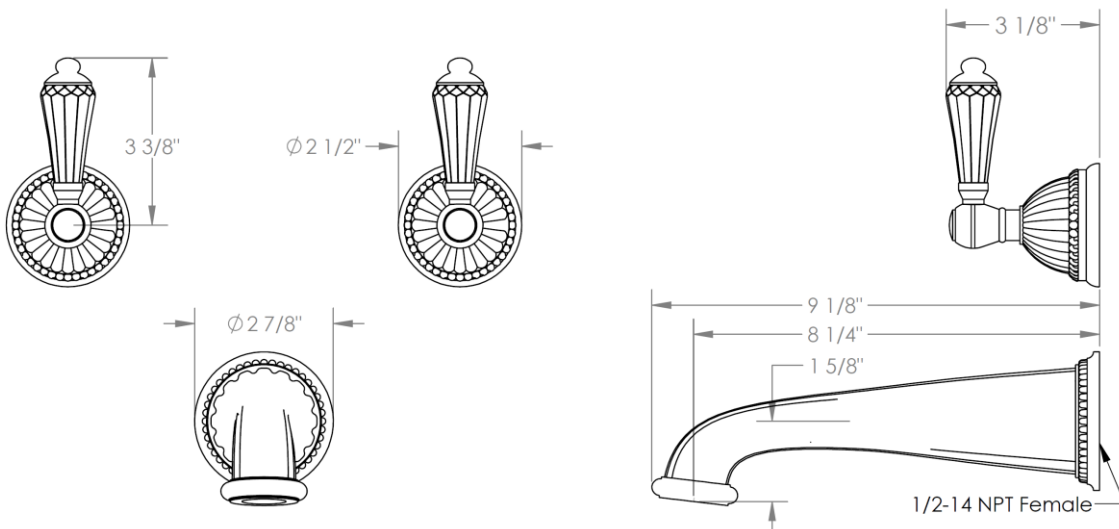

**180-5-\_\_**

**Wall Mounted 3 Hole Bath Set**

For use with SS-506 or SS-THV2.2-26C concealed rough

Note: Some building codes may require a remote pressure balance valve, such as the SS-PB50.

Meets the applicable requirements of ASME A112.18.1-2005/CSA B125.1-05, entitled "Plumbing Supply Fittings"

## HANDLE TRIM OPTIONS

AA - VENICE

BB - GENOA

CC - POMPEI

DD - NAPLES

SWU - FLORENCE

T - TUSCANY

U- BOLOGNA