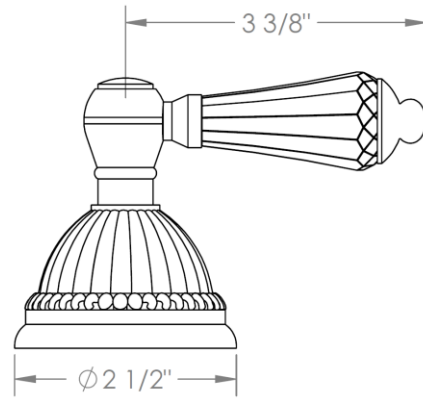

**180-5-\_\_**

**Wall Mounted 3 Hole Bath Set**

For use with SS-506 or SS-THV2.2-26C concealed rough

Note: Some building codes may require a remote pressure balance valve, such as the SS-PB50.

Meets the applicable requirements of ASME A112.18.1-2005/CSA B125.1-05, entitled "Plumbing Supply Fittings"

## HANDLE TRIM OPTIONS

AA - VENICE

BB - GENOA

CC - POMPEI

DD - NAPLES

SWU - FLORENCE

T - TUSCANY

U- BOLOGNA