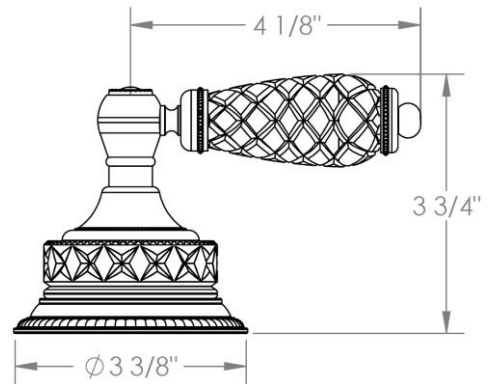

**180-5-\_\_**

**Wall Mounted 3 Hole Bath Set**

For use with SS-506 or SS-THV2.2-26C concealed rough

Note: Some building codes may require a remote pressure balance valve, such as the SS-PB50.

Meets the applicable requirements of ASME A112.18.1-2005/CSA B125.1-05, entitled "Plumbing Supply Fittings"

## HANDLE TRIM OPTIONS

AA - VENICE

BB - GENOA

CC - POMPEI

DD - NAPLES

SWU - FLORENCE

T - TUSCANY

U- BOLOGNA