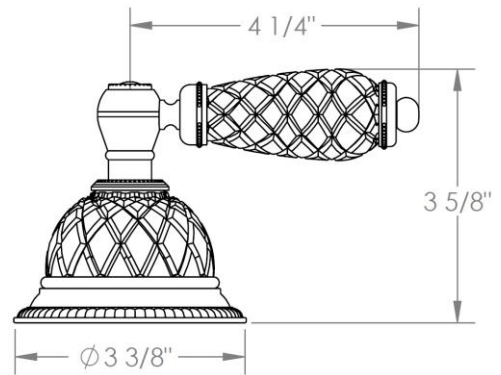

**180-5-\_\_**

**Wall Mounted 3 Hole Bath Set**

For use with SS-506 or SS-THV2.2-26C concealed rough

Note: Some building codes may require a remote pressure balance valve, such as the SS-PB50.

Meets the applicable requirements of ASME A112.18.1-2005/CSA B125.1-05, entitled "Plumbing Supply Fittings"

## HANDLE TRIM OPTIONS

AA - VENICE

BB - GENOA

CC - POMPEI

DD - NAPLES

SWU - FLORENCE

T - TUSCANY

U- BOLOGNA