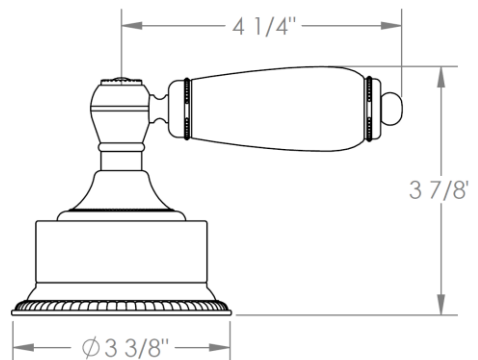

**180-5-\_\_**

**Wall Mounted 3 Hole Bath Set**

For use with SS-506 or SS-THV2.2-26C concealed rough

Note: Some building codes may require a remote pressure balance valve, such as the SS-PB50.

Meets the applicable requirements of ASME A112.18.1-2005/CSA B125.1-05, entitled "Plumbing Supply Fittings"

## HANDLE TRIM OPTIONS

AA - VENICE

BB - GENOA

CC - POMPEI

DD - NAPLES

SWU - FLORENCE

T - TUSCANY

U- BOLOGNA