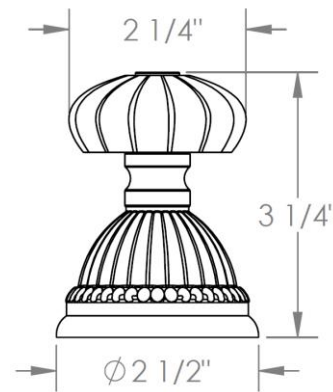

**180-5-\_\_**

**Wall Mounted 3 Hole Bath Set**

For use with SS-506 or SS-THV2.2-26C concealed rough

Note: Some building codes may require a remote pressure balance valve, such as the SS-PB50.

Meets the applicable requirements of ASME A112.18.1-2005/CSA B125.1-05, entitled "Plumbing Supply Fittings"

## HANDLE TRIM OPTIONS

AA - VENICE

BB - GENOA

CC - POMPEI

DD - NAPLES

SWU - FLORENCE

T - TUSCANY

U- BOLOGNA