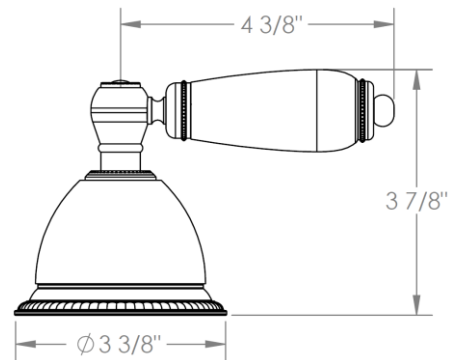

**180-5-\_\_**

**Wall Mounted 3 Hole Bath Set**

For use with SS-506 or SS-THV2.2-26C concealed rough

Note: Some building codes may require a remote pressure balance valve, such as the SS-PB50.

Meets the applicable requirements of ASME A112.18.1-2005/CSA B125.1-05, entitled "Plumbing Supply Fittings"

## HANDLE TRIM OPTIONS

AA - VENICE

BB - GENOA

CC - POMPEI

DD - NAPLES

SWU - FLORENCE

T - TUSCANY

U- BOLOGNA