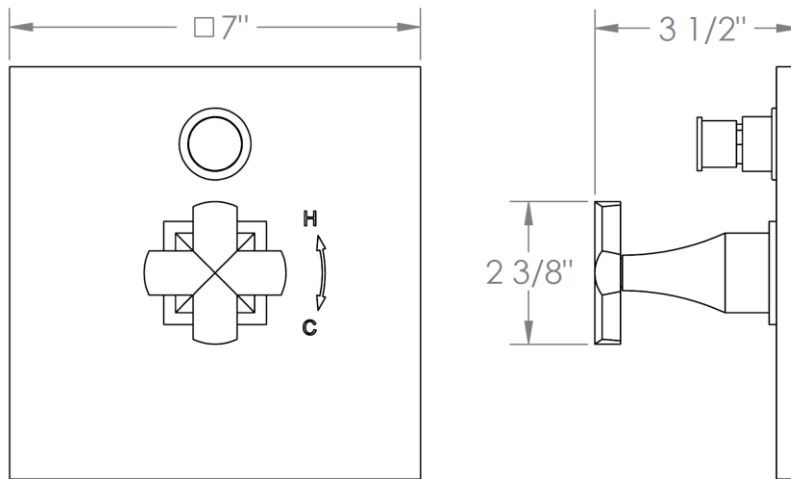

125-P90-
Trim Kit Only for Pressure Balance Valve with Diverter
Requires SS-PB85 concealed rough

HANDLE TRIM OPTIONS

BG4 - JOYCE

BG5 - MARKET