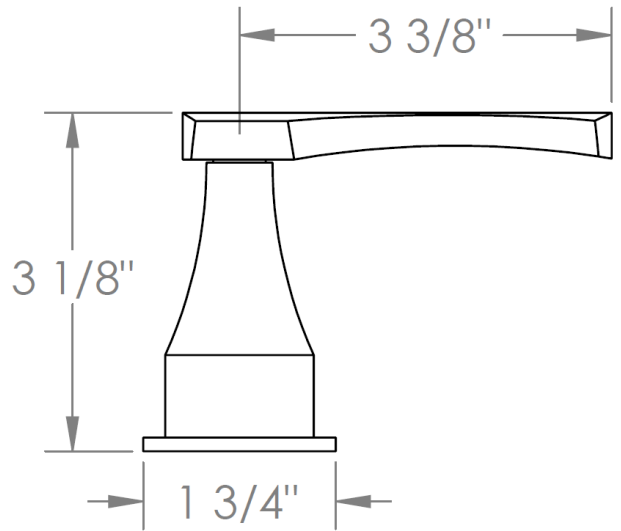

125-P90-
Trim Kit Only for Pressure Balance Valve with Diverter
Requires SS-PB85 concealed rough

HANDLE TRIM OPTIONS

BG4 - JOYCE

BG5 - MARKET