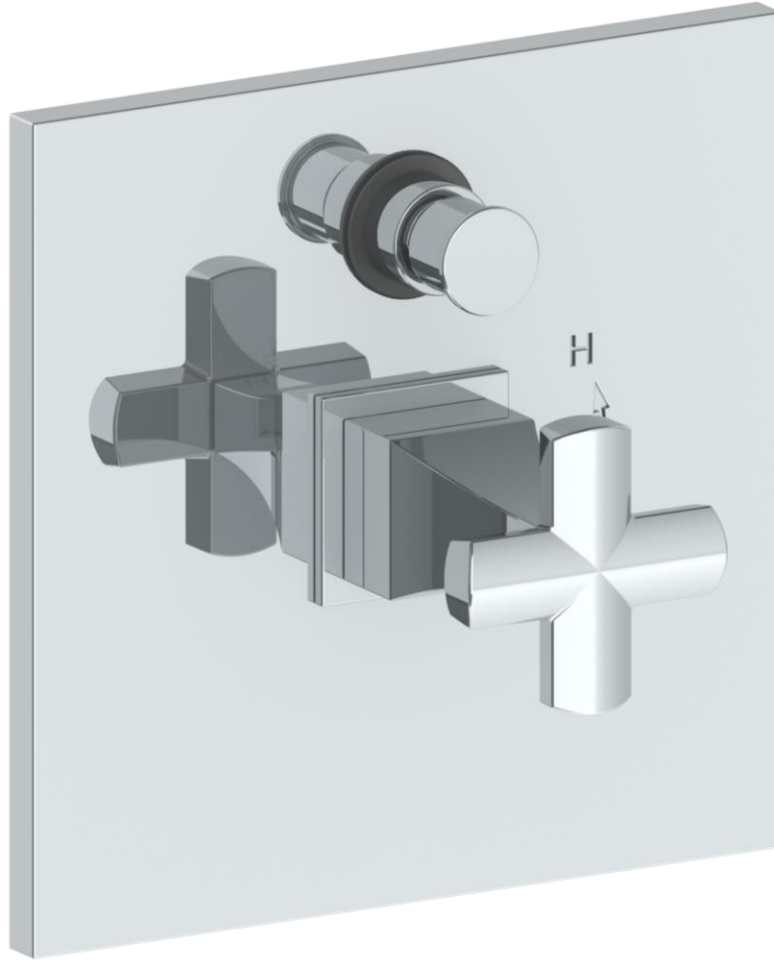

125-P90-
Trim Kit Only for Pressure Balance Valve with Diverter
Requires SS-PB85 concealed rough

HANDLE TRIM OPTIONS

BG4 - JOYCE

BG5 - MARKET