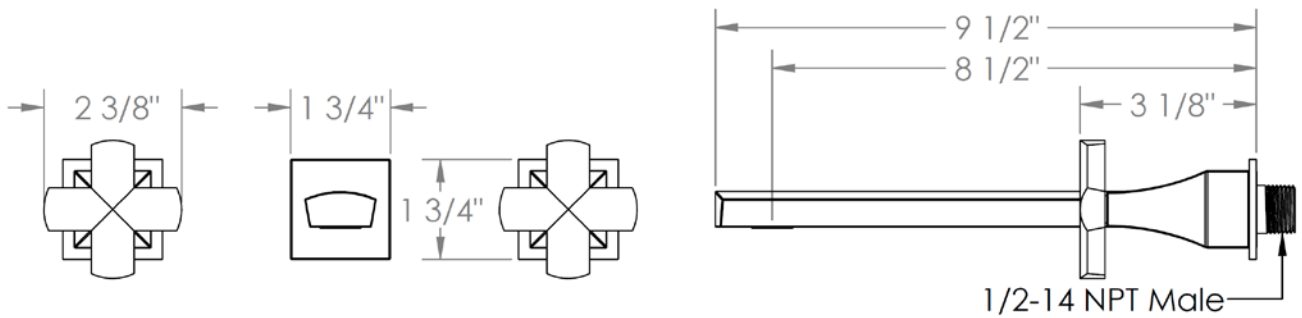

125-5-BG5

Wall Mounted 3 Hole Bath Set

For use with SS-506 or SS-THV2.2-26C concealed rough

Meets the applicable requirements of ASME A112.18.1-2005/CSA B125.1-05, entitled "Plumbing Supply Fittings"