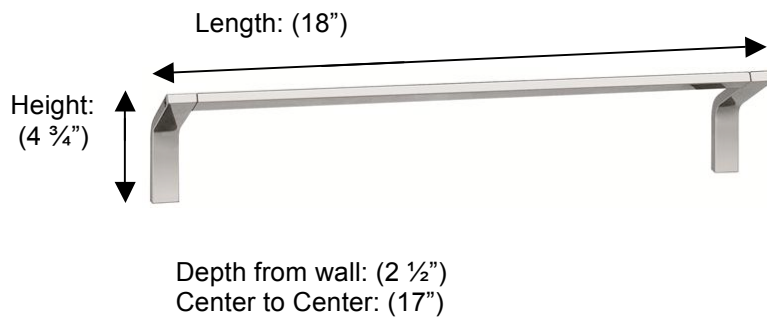

POMBO™

SENSIS

PS146045 Single Towel Rail, 18"

**Description:**

Single Towel Rail, 18"

Finishes:

-  CR – Chrome
-  PV – Polished Brass
-  UB – Unlacquered Brass
-  MB – Matte Black
-  NI – Polished Nickel
-  ES – Satin Nickel
-  GD – Gold

Material:

Brass

Method of Attachment:

Direct to wall

Country of Origin:

Portugal

All Dimensions are approximate