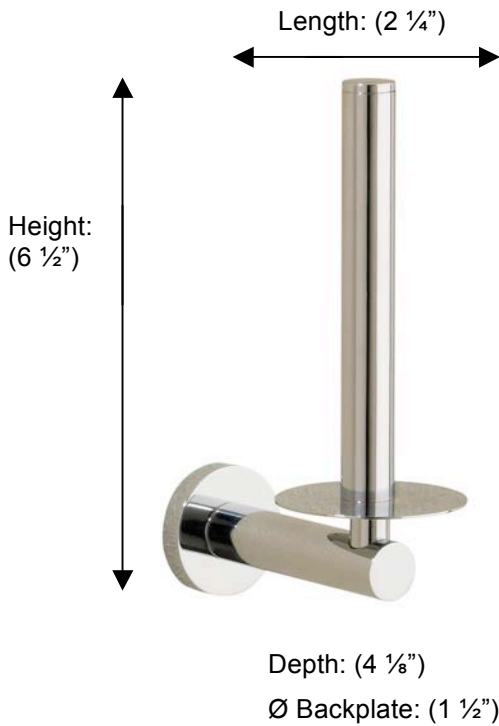

PORTO

67522 Spare Roll Holder

**Description:**

Spare roll holder

Finishes:

-  CR – Chrome
-  PV – Polished Brass
-  UB – Unlacquered Brass
-  MB – Matte Black
-  NI – Polished Nickel
-  ES – Satin Nickel
-  GD – Gold

Material:

Brass

Method of Fixing:

Direct to wall

Country of Origin:

Portugal

All Dimensions are approximate