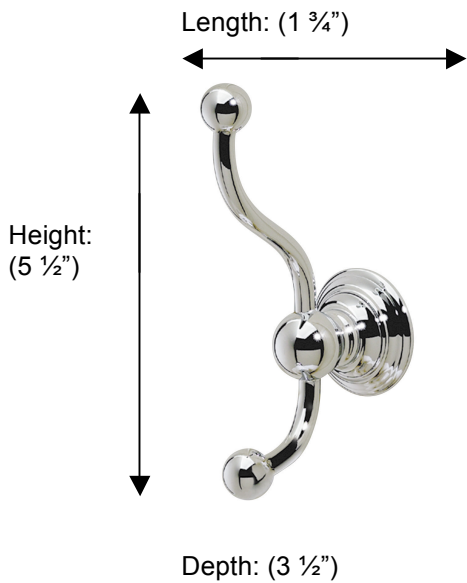

KINGSTON

66312 Double Hook

**Description:**

Double hook

Finishes:

-  CR – Chrome
-  PV – Polished Brass
-  UB – Unlacquered Brass
-  NI – Polished Nickel
-  ES – Satin Nickel
-  GD – Gold

Material:

Brass

Backplate Diameter: (1 3/4")

Method of Fixing:

Direct to wall

Country of Origin:

Portugal