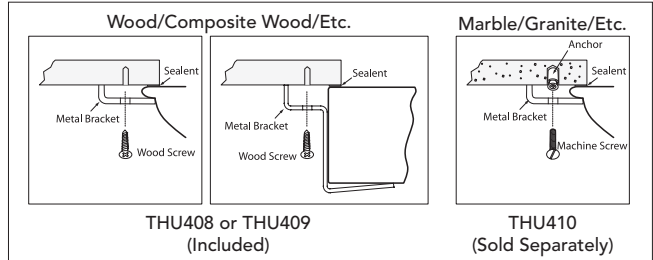

LT931

Lloyd® Undercounter Lavatory

SPECIFICATIONS

- Waste 1-1/4" O.D.
- Size 23" L x 16" W
- Basin 21" L x 14" W
- Warranty One Year Limited Warranty
- Material Vitreous china
- Shipping Weight 30 lbs.
- Shipping Dimensions 25" L x 19-1/4" W x 10-1/2" H

INSTALLATION NOTES

Mounting Hardware