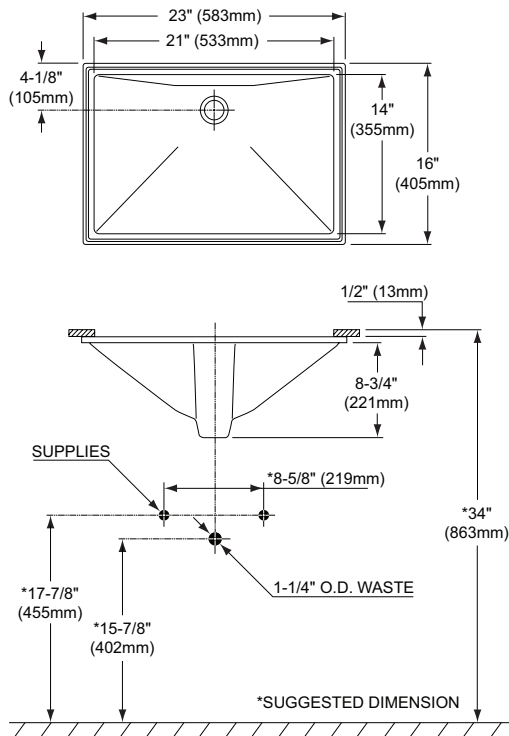

LT931

Lloyd® Undercounter Lavatory

SPECIFICATIONS

- Waste 1-1/4" O.D.
- Size 23" L x 16" W
- Basin 21" L x 14" W
- Warranty One Year Limited Warranty
- Material Vitreous china
- Shipping Weight 30 lbs.
- Shipping Dimensions 25" L x 19-1/4" W x 10-1/2" H

INSTALLATION NOTES

Mounting Hardware