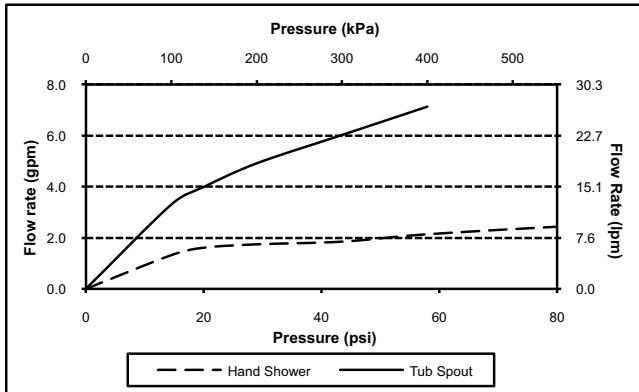

TB960S1

Soirée® 5 Hole Deck Bath Trim with Lever Handle Diverter

SPECIFICATIONS

- Warranty: Lifetime Limited Warranty (Residential Use)
  One Year (Commercial Use)
- Material: Brass
- Shipping Weight: 13.2 lbs.
- Shipping Dimensions: 20-3/4" L x 9-3/4" W x 3-3/4" H

INSTALLATION NOTES

VALVE REQUIRED:
Soirée® 5 hole deck bath with lever handle diverter valve, TB6FR sold separately.

IMPORTANT NOTE: This valve/trim can only be installed in a built-up deck. It cannot be installed on pre-finished deck or on tub rim.

TOTO®

These dimensions and specifications are subject to change without notice