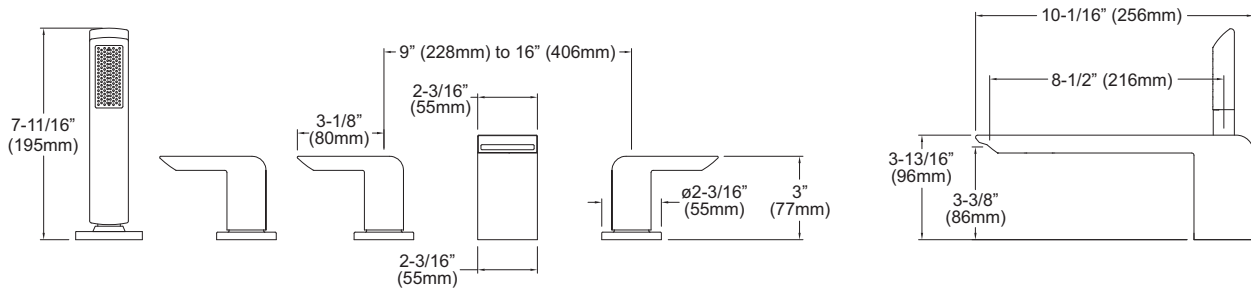

TB960S1

Soirée® 5 Hole Deck Bath Trim with Lever Handle Diverter

SPECIFICATIONS

- Warranty: Lifetime Limited Warranty (Residential Use)
  One Year (Commercial Use)
- Material: Brass
- Shipping Weight: 13.2 lbs.
- Shipping Dimensions: 20-3/4" L x 9-3/4" W x 3-3/4" H

INSTALLATION NOTES

VALVE REQUIRED:
Soirée® 5 hole deck bath with lever handle diverter valve, TB6FR sold separately.

IMPORTANT NOTE: This valve/trim can only be installed in a built-up deck. It cannot be installed on pre-finished deck or on tub rim.

TOTO®

These dimensions and specifications are subject to change without notice