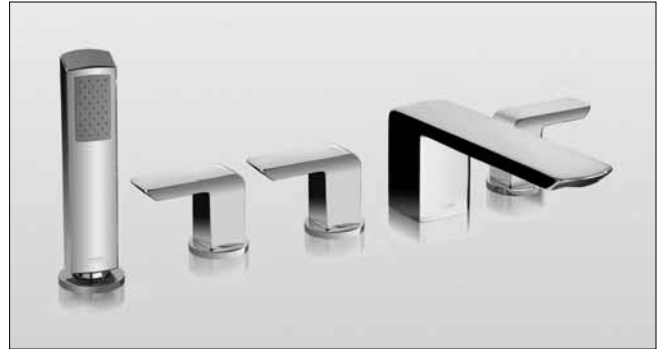

Soirée® 5 Hole Deck Bath Trim with Lever Handle Diverter

FEATURES

- Solid brass construction
- Metal pop-up waste assembly
- For use with the TB6FR 5 hole deck bath with lever handle diverter valve

COLORS/FINISHES

- #CP Polished Chrome

CODES/STANDARDS

- Meets or exceeds ASME A112.18.1/CSA B125.1
- Certifications: IAPMO(cUPC), State of Massachusetts, City of Los Angeles, and others
- Code Compliance: UPC, IPC, NSPC, NPC Canada, and others
- ADA compliant

PRODUCT SPECIFICATION

Two-handle deck-mounted tub filler with thermostatic control shall feature solid brass construction and hand-shower. Fitting requires valve, sold separately. Fitting shall be TOTO Model TB960S1_____.