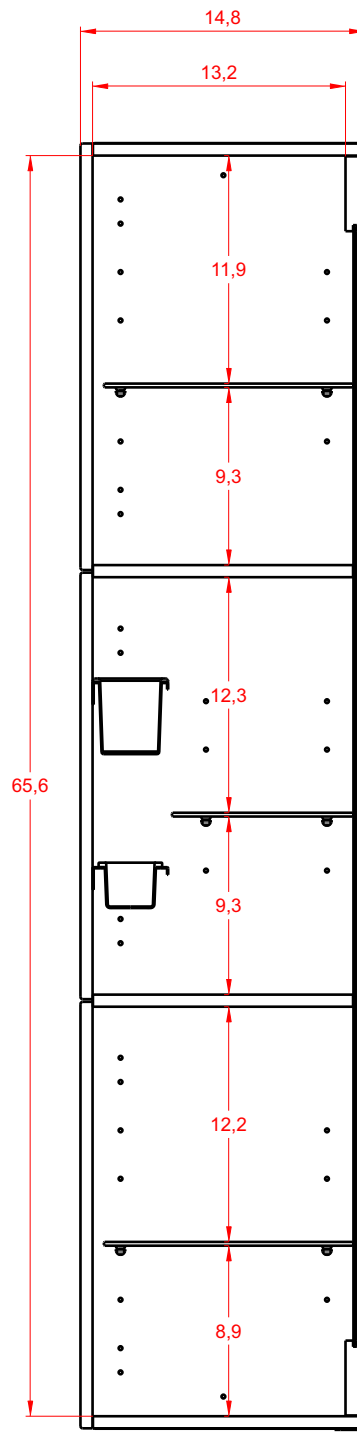

LUXURY ITALIAN

FURNITURE

It's all about the experience

BADEN HAUS S.p.A.
SINCE 1979
www.badenhaus.it

HIGH CUPBOARD

Series - Art. 53106/53118/53099/44916
53131/53132/53126/53117/53109/53108
44848/44845

Features:

Includes installation hardware
Micro-Density Fiberboard (MDF) construction

Side view

Back view

HIGH CUPBOARD

Series

Installation notes:

Install this product according to the installation guide.
Choose fitting hardware according to wall material.

Installation tools not included:

Parts supplied:

X4

X4

HIGH CUPBOARD

Series

1

2

3

4