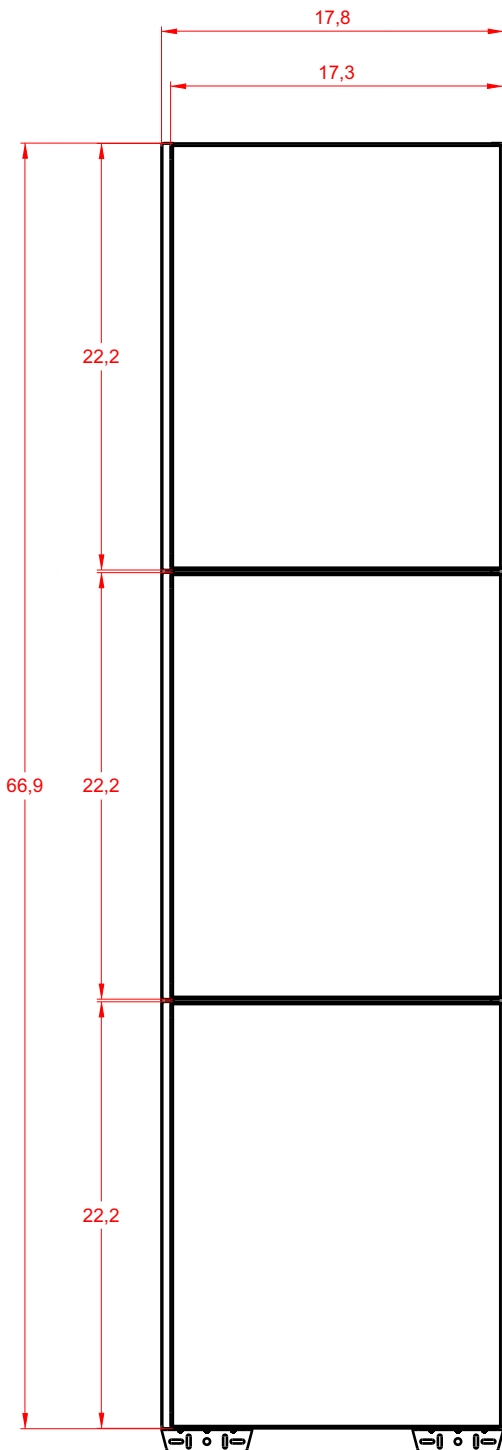

Includes installation hardware
Micro-Density Fiberboard (MDF) construction

Side view

Back view

HIGH CUPBOARD

Series

Installation notes:

Install this product according to the installation guide.
Choose fitting hardware according to wall material.

3

4