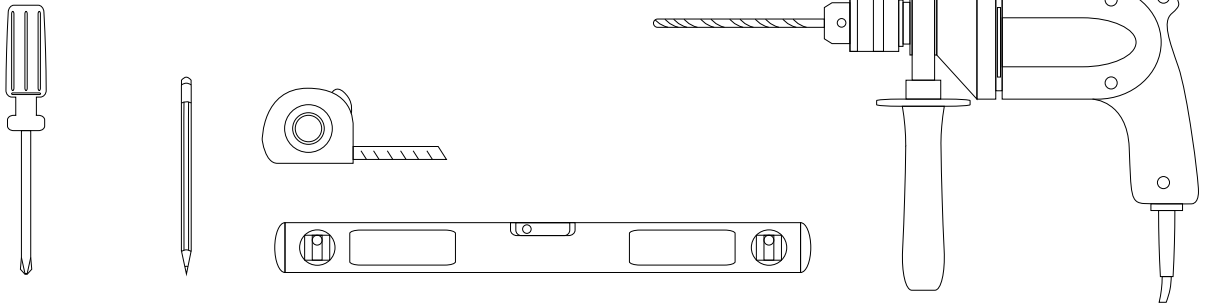

Includes installation hardware
Micro-Density Fiberboard (MDF) construction

Side view

Back view

HIGH CUPBOARD

Series

Installation notes:

Install this product according to the installation guide.
Choose fitting hardware according to wall material.

Installation tools not included:

Parts supplied:

X4

X4

HIGH CUPBOARD

Series

1

2