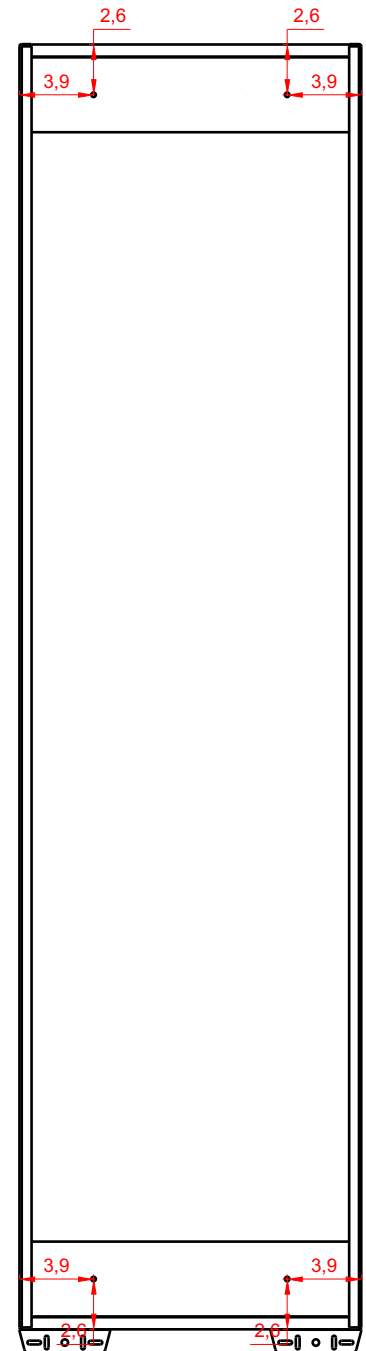

Includes installation hardware
Micro-Density Fiberboard (MDF) construction

Side view

Back view

HIGH CUPBOARD

Series

Installation notes:

Install this product according to the installation guide.
Choose fitting hardware according to wall material.

Installation tools not included:

Parts supplied:

X4

X4

HIGH CUPBOARD

Series

1

2

3

4