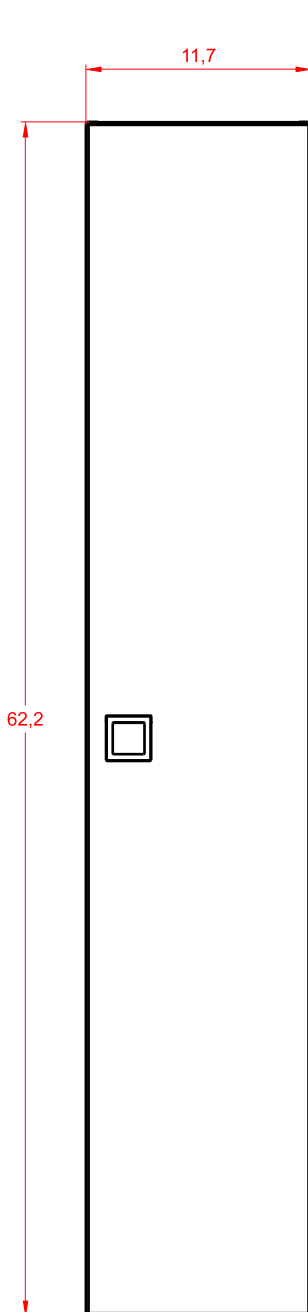

LUXURY ITALIAN
FURNITURE

It's all
about the
experience

BADEN HAUS S.p.A.
SINCE 1979
www.badenhaus.it

HIGH CUPBOARD

Series Florida - Art. 44689/44692/44717

Features:

Includes installation hardware

Micro-Density Fiberboard (MDF) construction

Side view

Back view

HIGH CUPBOARD

Series Florida

Installation notes:

Install this product according to the installation guide.
Choose fitting hardware according to wall material.

Installation tools not included:

Parts supplied:

X4

X4

HIGH CUPBOARD

Series Florida

1

2

3