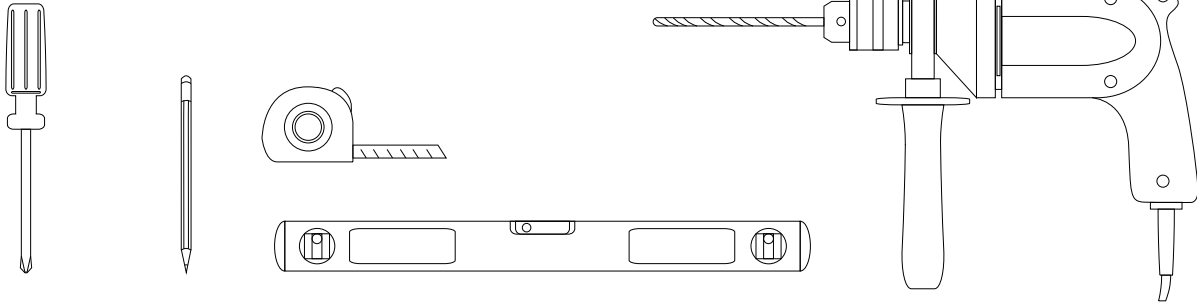

Side view

Back view

HIGH CUPBOARD

Series Florida

Installation notes:

Install this product according to the installation guide.
Choose fitting hardware according to wall material.

Installation tools not included:

Parts supplied:

X4

X4

HIGH CUPBOARD

Series Florida

1

2

3