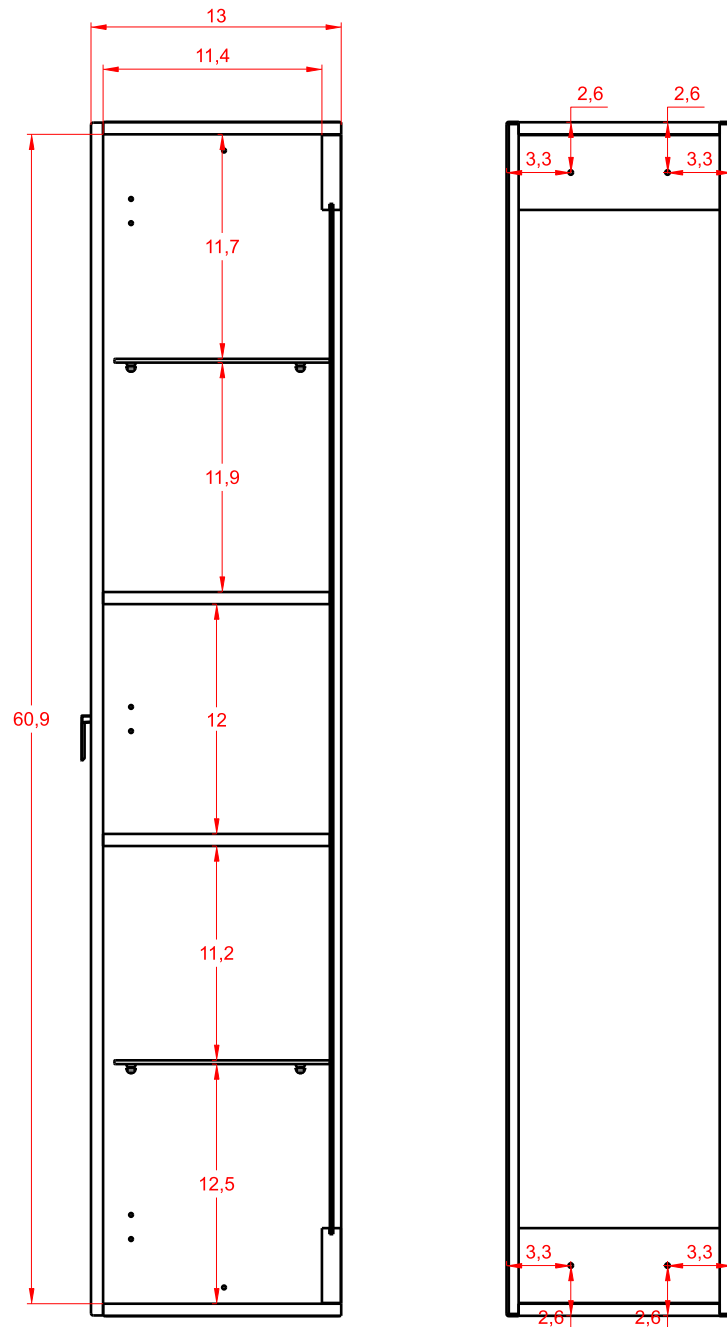

Side view

Back view

HIGH CUPBOARD

Series Florida

Installation notes:

Install this product according to the installation guide.
Choose fitting hardware according to wall material.

Installation tools not included: