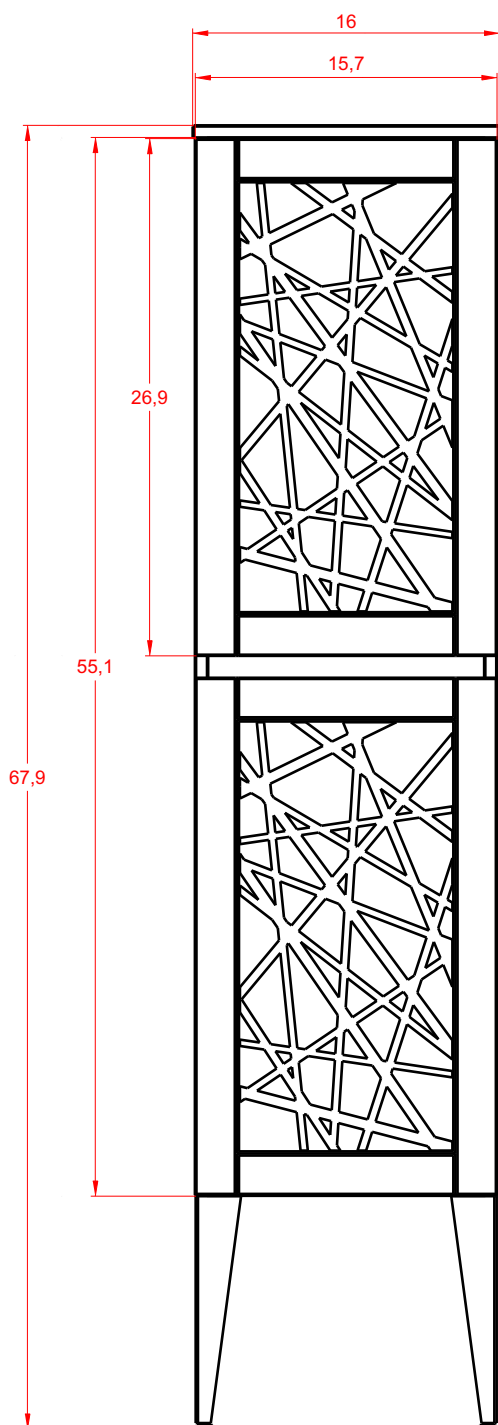

LUXURY ITALIAN
FURNITURE

It's all
about the
experience

BADEN HAUS S.p.A.
SINCE 1979
www.badenhaus.it

HIGH CUPBOARD

Series New America - Art. 42267/42268

Features:

- Includes adjustable support
- Fully finished backboard
- Includes installation hardware
- Micro-Density Fiberboard (MDF) construction

Side view

Back view

HIGH CUPBOARD

Series New America

Installation notes:

Install this product according to the installation guide
Wall bracing and Baden Haus supplied hardware are recommended.

Installation tools not included:

Parts supplied:

X4

X4

HIGH CUPBOARD

Series New America

1

2

3