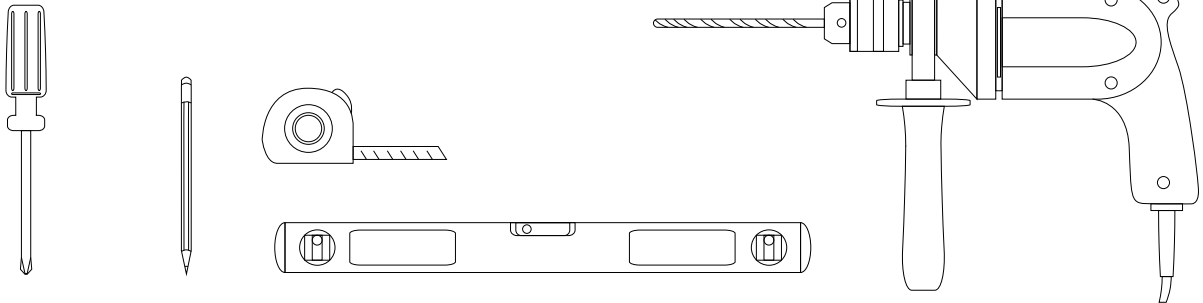

LUXURY ITALIAN
FURNITURE

It's all
about the
experience

BADEN HAUS S.p.A.
SINCE 1979
www.badenhaus.it

HIGH CUPBOARD

Series New America - Art. 42267/42268

Features:

- Includes adjustable support
- Fully finished backboard
- Includes installation hardware
- Micro-Density Fiberboard (MDF) construction

Side view

Back view

HIGH CUPBOARD

Series New America

Installation notes:

Install this product according to the installation guide
Wall bracing and Baden Haus supplied hardware are recommended.

Installation tools not included:

Parts supplied:

X4

X4

HIGH CUPBOARD

Series New America

1

2

3