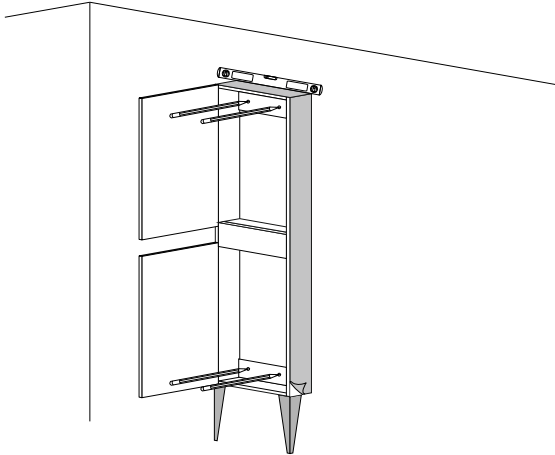

Side view

Back view

HIGH CUPBOARD

Series New America

Installation notes:

Install this product according to the installation guide
Wall bracing and Baden Haus supplied hardware are recommended.

Installation tools not included:

Parts supplied:

X4

X4

HIGH CUPBOARD

Series New America

1

2

3