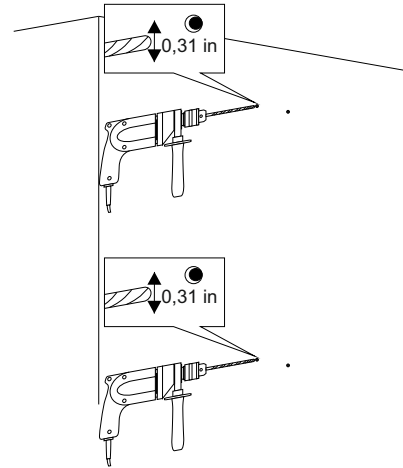

Side view

Back view

HIGH CUPBOARD

Series New America

Installation notes:

Install this product according to the installation guide
Wall bracing and Baden Haus supplied hardware are recommended.

Installation tools not included:

Parts supplied:

X4

X4

HIGH CUPBOARD

Series New America

1

2

3