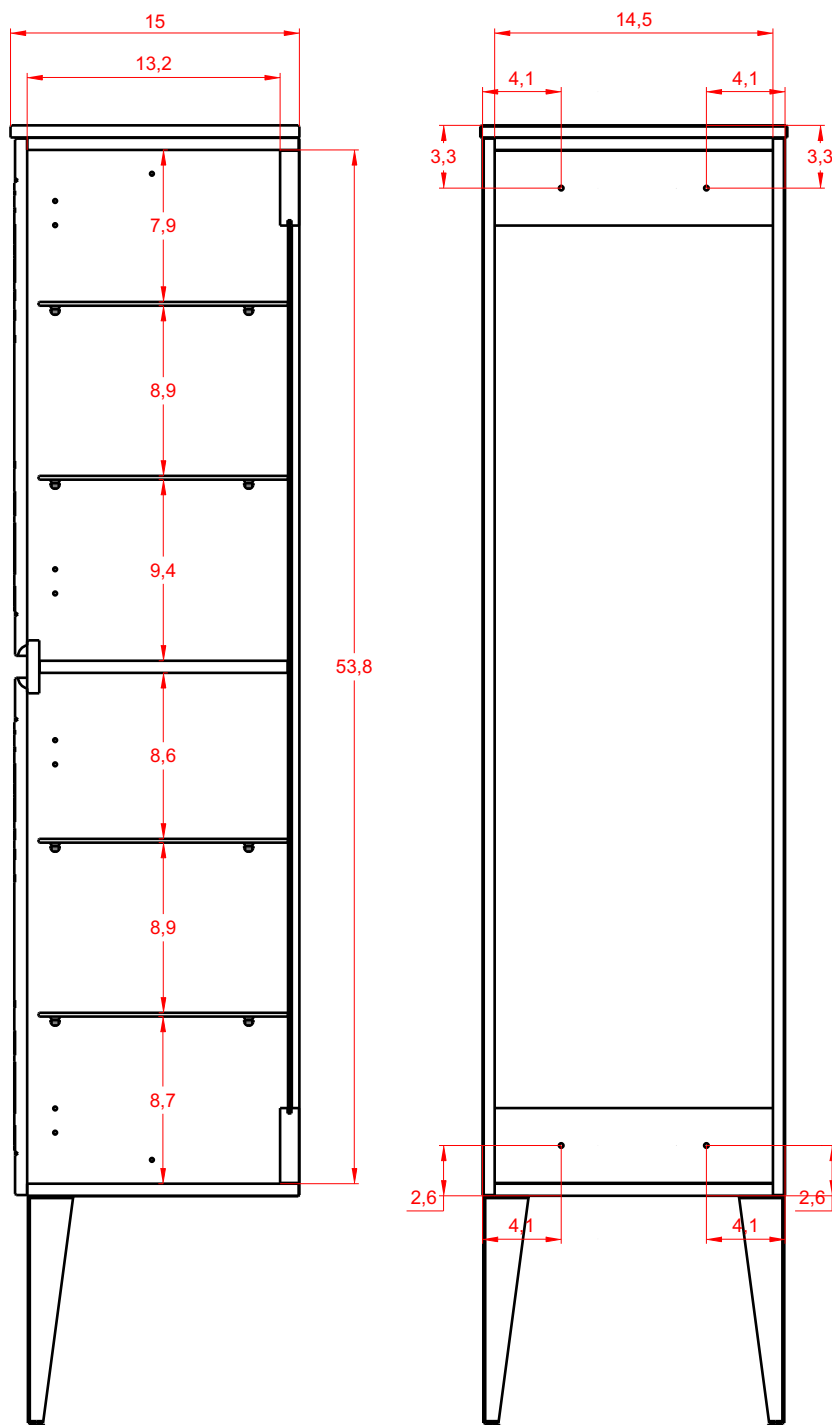

LUXURY ITALIAN
FURNITURE

It's all
about the
experience

BADEN HAUS S.p.A.
SINCE 1979
www.badenhaus.it

HIGH CUPBOARD

Series New America - Art. 42267/42268

Features:

- Includes adjustable support
- Fully finished backboard
- Includes installation hardware
- Micro-Density Fiberboard (MDF) construction

Side view

Back view

HIGH CUPBOARD

Series New America

Installation notes:

Install this product according to the installation guide
Wall bracing and Baden Haus supplied hardware are recommended.

Installation tools not included:

Parts supplied:

X4

X4

HIGH CUPBOARD

Series New America

1

2

3