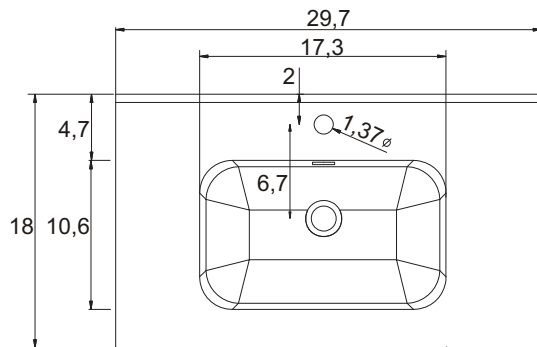

Installation notes:

Faucet and silicone are not included.
 All sizes are subject to tolerance.

Sink assembly

Install the faucet to the top and drains to the sink. Refer to the faucet and drain manufacturer's instructions.
 Complete the faucet connections. Run water and check for leaks.
 Apply a bead of silicone behind the top surface to the finished wall.

CERAMIC BASIN ART. 50201

Top view of sink

CERAMIC BASIN ART. 50200

Top view of sink