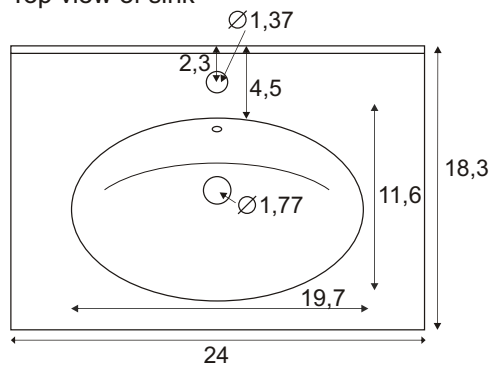

Installation notes:

Faucet and silicone are not included.
 All sizes are subject to tolerance.

Sink assembly

Install the faucet to the top and drains to the sink. Refer to the faucet and drain manufacturer's instructions.
 Complete the faucet connections. Run water and check for leaks.
 Apply a bead of silicone behind the top surface to the finished wall.

CERAMIC BASIN ART. 50161

Top view of sink

CERAMIC BASIN ART. 50162

Top view of sink

CERAMIC BASIN ART. 50163

Top view of sink