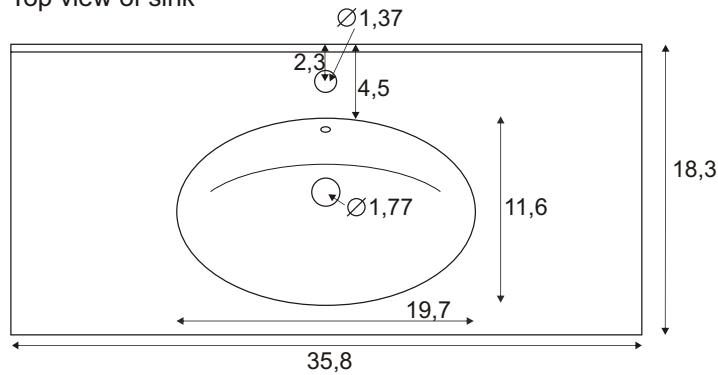

Installation notes:

Faucet and silicone are not included.
 All sizes are subject to tolerance.

Sink assembly

Install the faucet to the top and drains to the sink. Refer to the faucet and drain manufacturer's instructions.
 Complete the faucet connections. Run water and check for leaks.
 Apply a bead of silicone behind the top surface to the finished wall.

CERAMIC BASIN ART. 50161

Top view of sink

CERAMIC BASIN ART. 50162

Top view of sink

CERAMIC BASIN ART. 50163

Top view of sink