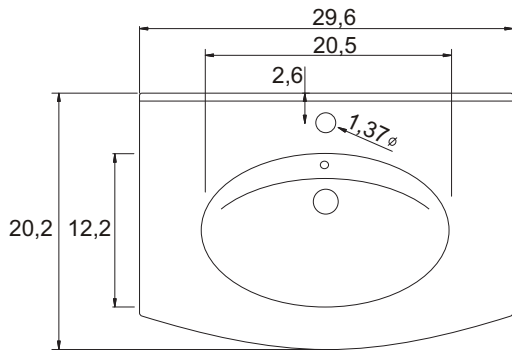

Installation notes:

Faucet and silicone are not included.
All sizes are subject to tolerance.

Sink assembly

Install the faucet to the top and drains to the sink. Refer to the faucet and drain manufacturer's instructions.
Complete the faucet connections. Run water and check for leaks.
Apply a bead of silicone behind the top surface to the finished wall.

CERAMIC BASIN ART. 50132

Top view of sink