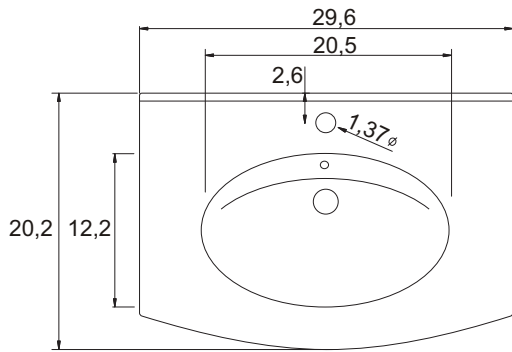

Installation notes:

Faucet and silicone are not included.
All sizes are subject to tolerance.

Sink assembly

Install the faucet to the top and drains to the sink. Refer to the faucet and drain manufacturer's instructions.
Complete the faucet connections. Run water and check for leaks.
Apply a bead of silicone behind the top surface to the finished wall.

CERAMIC BASIN ART. 50132

Top view of sink