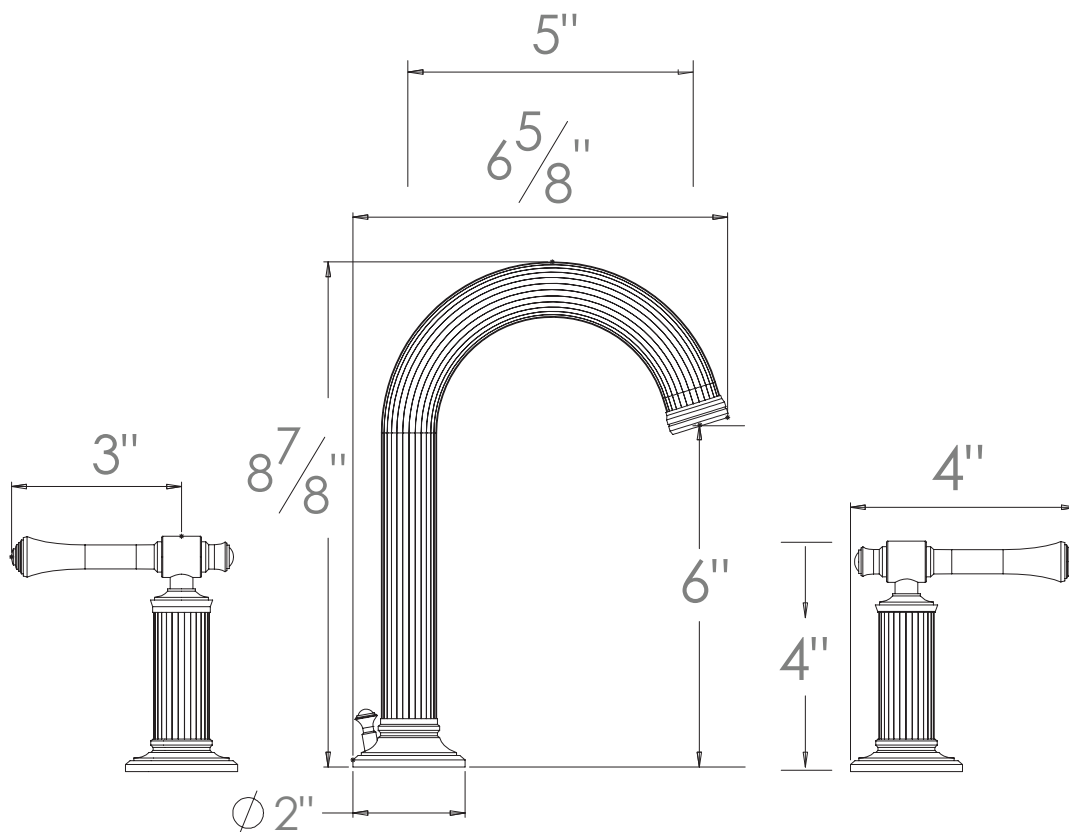

PRODUCT SPECIFICATION SHEET

ITEM # 3420AT Widespread lavatory set

- "AT" style handles
- Includes pop-up drain assembly
- Solid brass
- 1/4 turn ceramic disk cartridge
- 1.2 GPM (CALGreen Compliant)
- Pre-assembled handles and valves
- 22 finishes available

The measurements shown are for reference only. Products and specifications shown are subject to change without notice.

www.santecfaucet.com | P: 310.542.0063 F: 310.542.5681