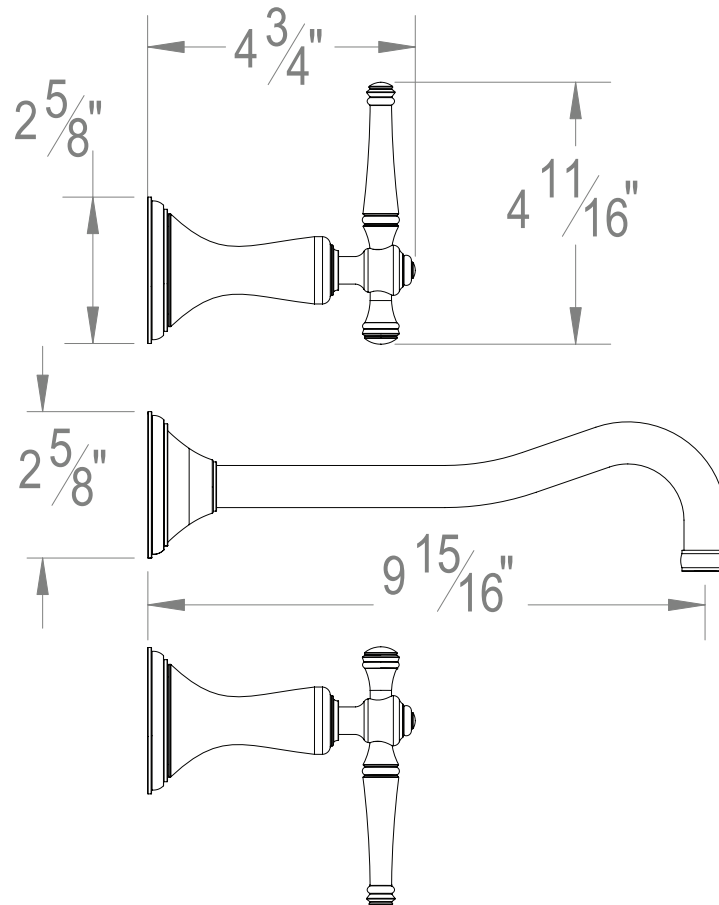

PRODUCT SPECIFICATION SHEET

ITEM # 9527KL-TM TRIM Wall mount Widespread lavatory set

- "KL" style handles
- Solid brass
- 1.2 GPM (CALGreen Compliant)
- VALVES NOT INCLUDED
- USE SA-CORNER-SET
- DRAIN ASSEMBLY NOT INCLUDED
- Pre-assembled handles
- 22 finishes available

The measurements shown are for reference only. Products and specifications shown are subject to change without notice.

www.santecfaucet.com | P: 310.542.0063 F: 310.542.5681