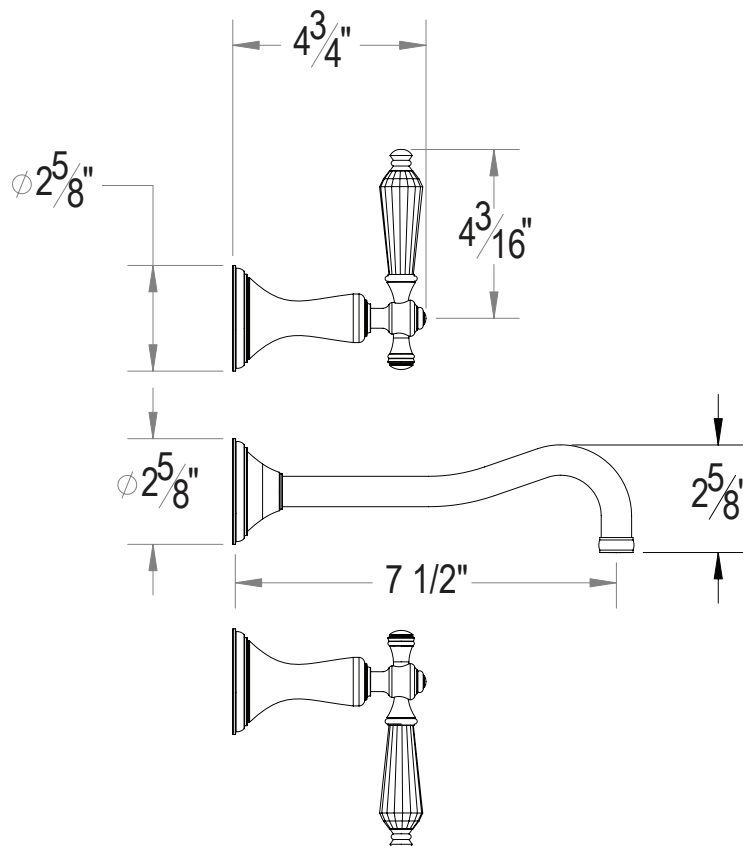

PRODUCT SPECIFICATION SHEET

ITEM # 9529KT-TM TRIM Wall mount Widespread lavatory set

- "KT" style handles
- Solid brass
- 1.2 GPM (CALGreen Compliant)
- **Swarovski crystal insert**
- VALVES NOT INCLUDED
- USE SA-CORNER-SET
- DRAIN ASSEMBLY NOT INCLUDED
- Pre-assembled handles
- 22 finishes available

The measurements shown are for reference only. Products and specifications shown are subject to change without notice.