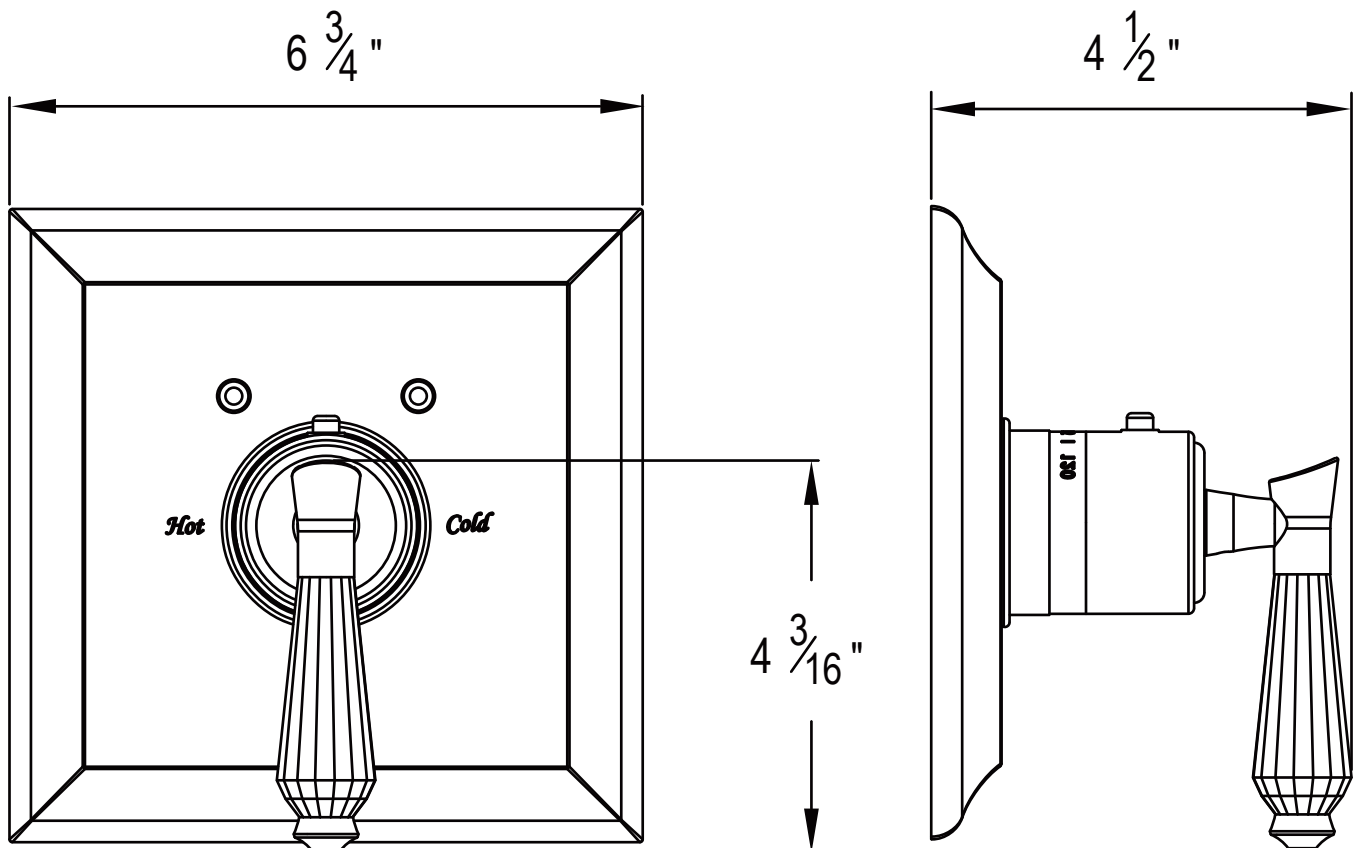

## PRODUCT SPECIFICATION SHEET

**ITEM # 7093DC-TM**

**TRIM**

**3/4" Thermostatic control**

- "DC" style handle
- Includes trim plate and handle
- Requires separate volume control
- VALVE NOT INCLUDED
- USE TH-5034 VALVE

The measurements shown are for reference only. Products and specifications shown are subject to change without notice.

[www.santecfaucet.com](http://www.santecfaucet.com) | P: 310.542.0063 F: 310.542.5681