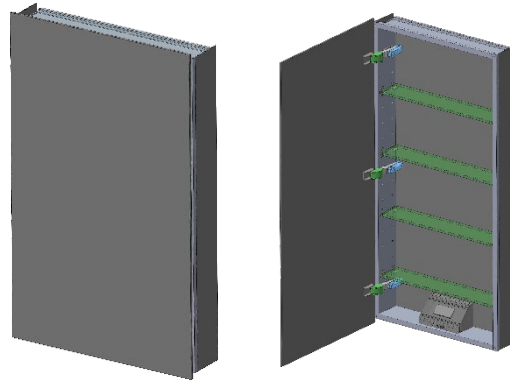

# SIDLER®

Model#	10.19404.001
Model	1/19-1/4" x 40"

## Including:

- Electrical Outlet
- Silverlasting™ double-sided mirror doors (left and right option)
- 4 Glass shelves
- Blum soft-close hinges
- Mirrored interior
- Anodized aluminum body

### Recessed (Rough Opening 18 5/16" x 38 5/16")