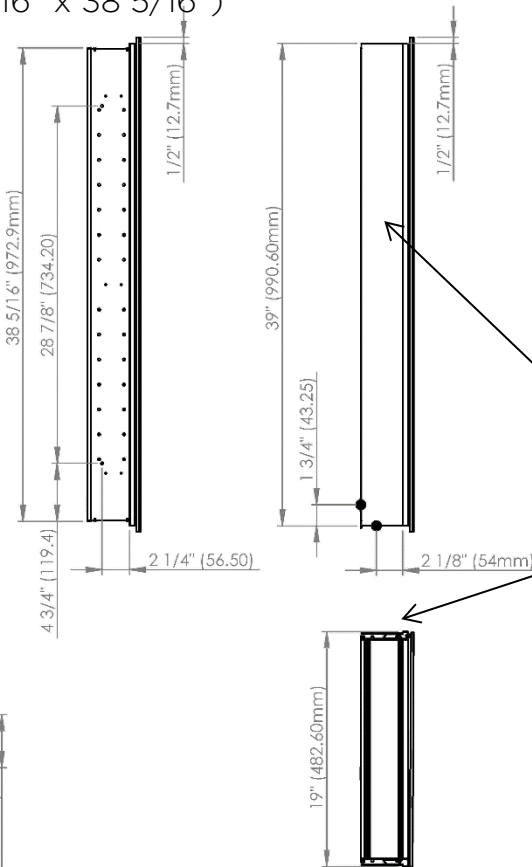

# SIDLER®

Model#	10.19404.001
Model	1/19-1/4" x 40"

### Recessed (Rough Opening 18 5/16" x 38 5/16")

### Surface Mount

Side mirror (optional)

● electrical connection

7626 Winston Street  
Burnaby, BC V5A 2H4  
CANADA

Phone: 604 415 2422  
Toll Free: 888 415 2422  
Fax: 604 415 2433

info@sidler-international.com  
www.sidler-international.com