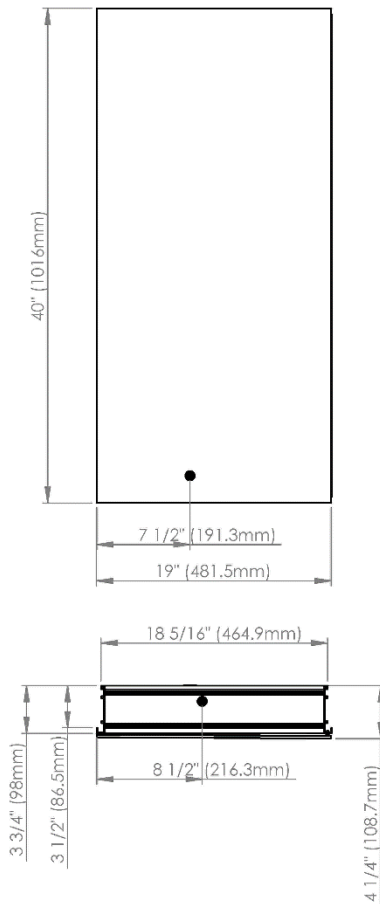

# SIDLER®

Model#	10.19404.001
Model	1/19-1/4" x 40"

### Recessed (Rough Opening 18 5/16" x 38 5/16")

### Surface Mount

Side mirror (optional)

● electrical connection

7626 Winston Street  
Burnaby, BC V5A 2H4  
CANADA

Phone: 604 415 2422  
Toll Free: 888 415 2422  
Fax: 604 415 2433

info@sidler-international.com  
www.sidler-international.com