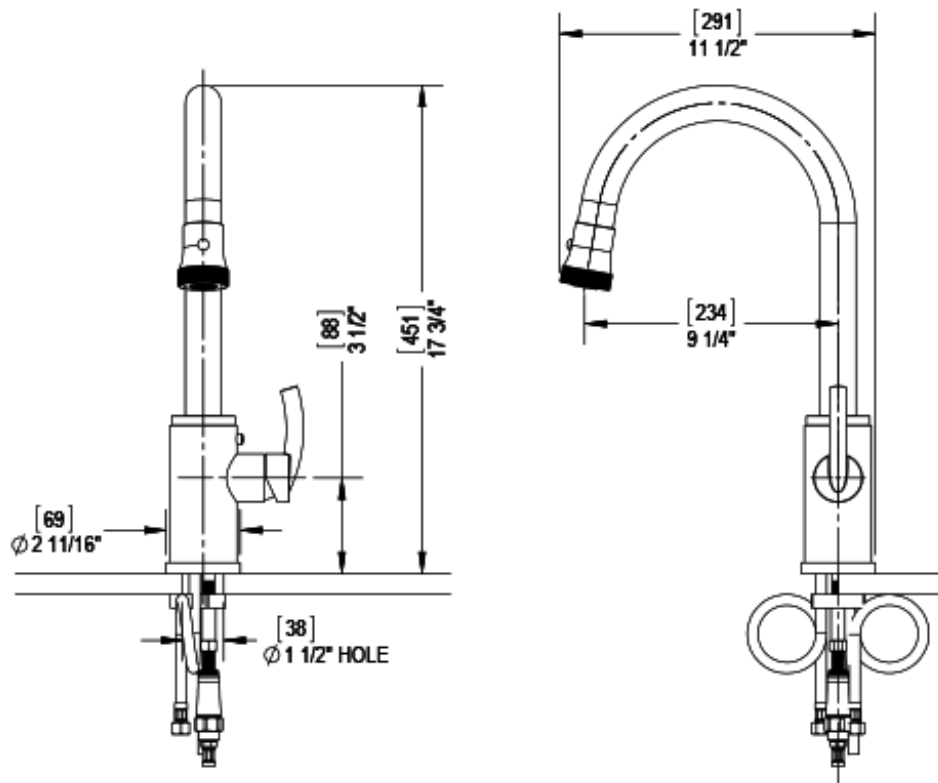

SINGLE HOLE SINGLE CONTROL KITCHEN SET WITH RETRACTABLE DUAL FUNCTION SPRAY

Critical Dimensions