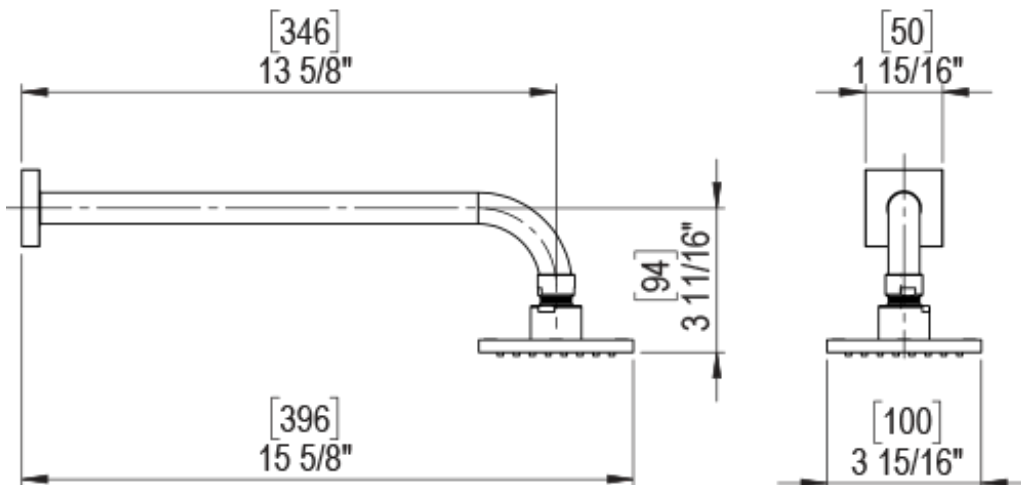

23RSLCHSC Specifications

ADJUSTABLE SLIDE BAR WITH HAND HELD SHOWER ASSEMBLY

WALL MOUNT TUB SPOUT

THREE WAY DIVERTER WITH SHUT-OFFS IN BETWEEN FUNCTIONS

4" SHOWER HEAD WITH WALL MOUNT 16" SHOWER ARM & FLANGE

TEMPERATURE CONTROL VALVE WITH STOPS

INTEGRAL SUPPLY WITH 1/2" NPT X 1/2" NPSM X 3" NIPPLE