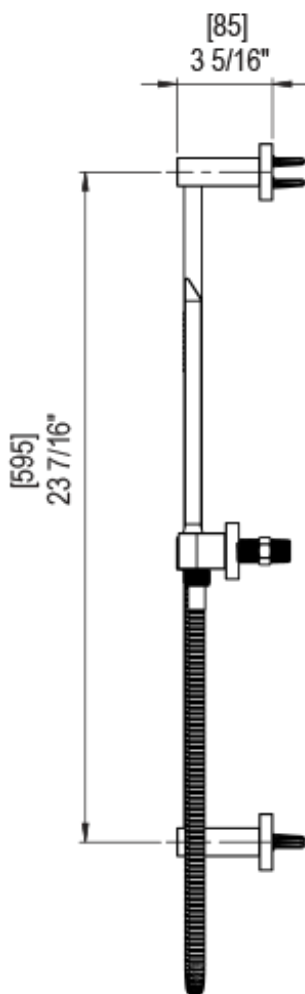

23RSLCHSC Specifications

ADJUSTABLE SLIDE BAR WITH HAND HELD SHOWER ASSEMBLY

WALL MOUNT TUB SPOUT

THREE WAY DIVERTER WITH SHUT-OFFS IN BETWEEN FUNCTIONS

4" SHOWER HEAD WITH WALL MOUNT 16" SHOWER ARM & FLANGE

TEMPERATURE CONTROL VALVE WITH STOPS

INTEGRAL SUPPLY WITH 1/2" NPT X 1/2" NPSM X 3" NIPPLE