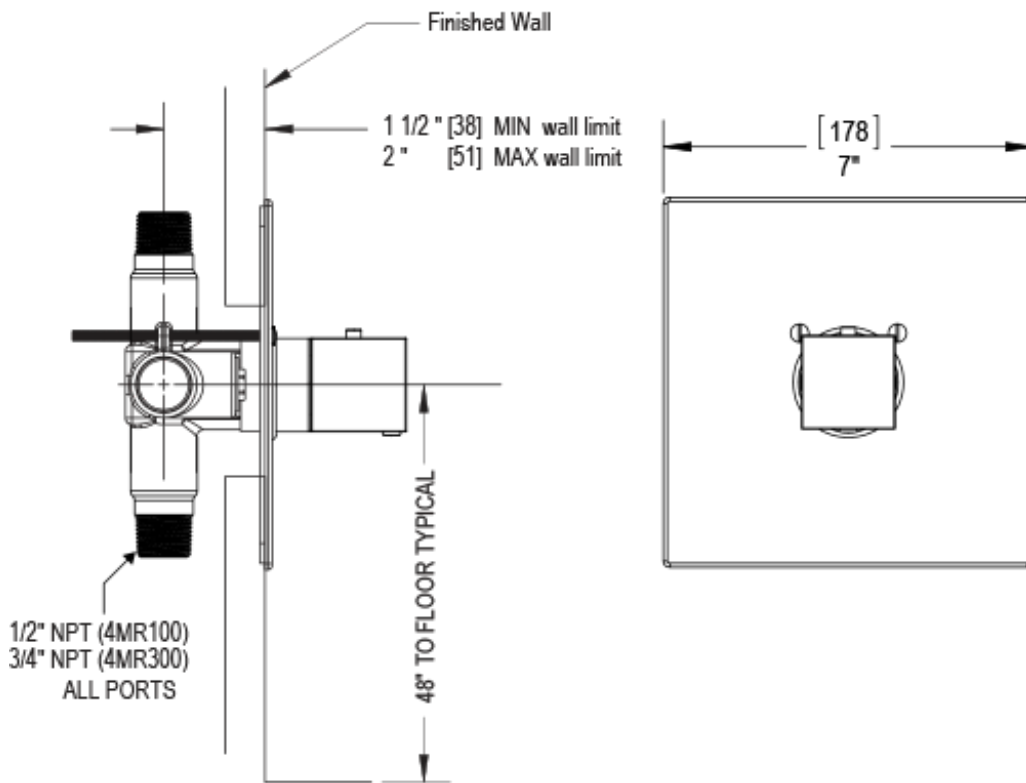

23RSLCHSC Specifications

ADJUSTABLE SLIDE BAR WITH HAND HELD SHOWER ASSEMBLY

WALL MOUNT TUB SPOUT

THREE WAY DIVERTER WITH SHUT-OFFS IN BETWEEN FUNCTIONS

4" SHOWER HEAD WITH WALL MOUNT 16" SHOWER ARM & FLANGE

TEMPERATURE CONTROL VALVE WITH STOPS

INTEGRAL SUPPLY WITH 1/2" NPT X 1/2" NPSM X 3" NIPPLE