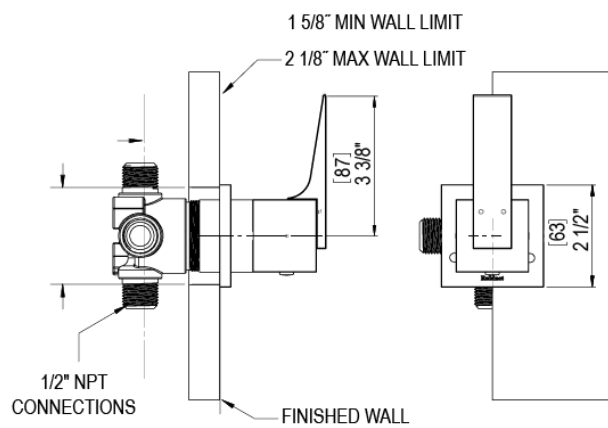

23RSLCHSC Specifications

ADJUSTABLE SLIDE BAR WITH HAND HELD SHOWER ASSEMBLY

WALL MOUNT TUB SPOUT

THREE WAY DIVERTER WITH SHUT-OFFS IN BETWEEN FUNCTIONS

4" SHOWER HEAD WITH WALL MOUNT 16" SHOWER ARM & FLANGE

TEMPERATURE CONTROL VALVE WITH STOPS

INTEGRAL SUPPLY WITH 1/2" NPT X 1/2" NPSM X 3" NIPPLE