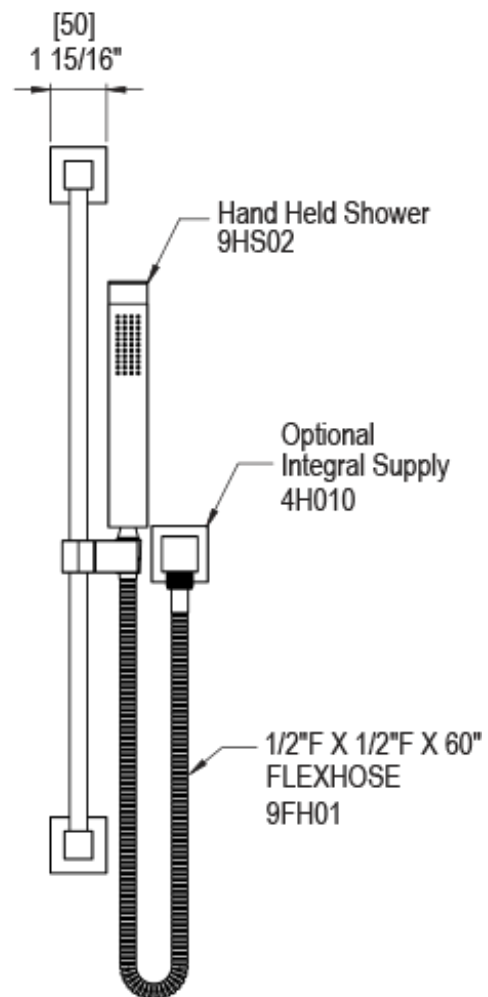

23RSLCHSC Specifications

ADJUSTABLE SLIDE BAR WITH HAND HELD SHOWER ASSEMBLY

WALL MOUNT TUB SPOUT

THREE WAY DIVERTER WITH SHUT-OFFS IN BETWEEN FUNCTIONS

4" SHOWER HEAD WITH WALL MOUNT 16" SHOWER ARM & FLANGE

TEMPERATURE CONTROL VALVE WITH STOPS

INTEGRAL SUPPLY WITH 1/2" NPT X 1/2" NPSM X 3" NIPPLE