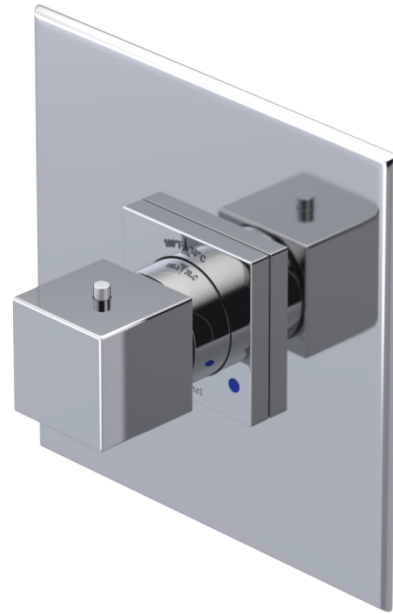

23RSLCHSC Specifications

ADJUSTABLE SLIDE BAR WITH HAND HELD SHOWER ASSEMBLY

WALL MOUNT TUB SPOUT

THREE WAY DIVERTER WITH SHUT-OFFS IN BETWEEN FUNCTIONS

4" SHOWER HEAD WITH WALL MOUNT 16" SHOWER ARM & FLANGE

TEMPERATURE CONTROL VALVE WITH STOPS

INTEGRAL SUPPLY WITH 1/2" NPT X 1/2" NPSM X 3" NIPPLE