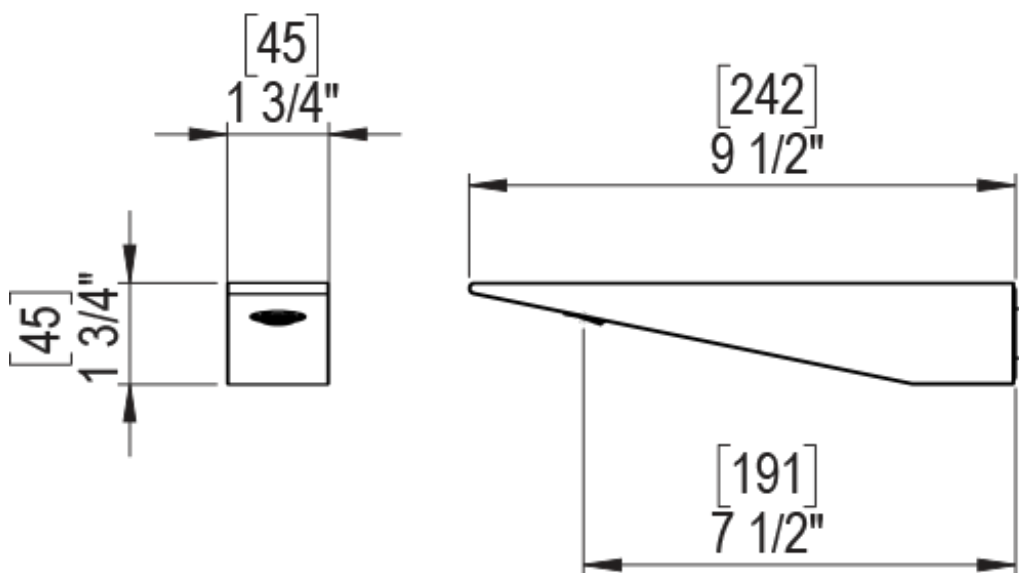

23RSLCHSC Specifications

ADJUSTABLE SLIDE BAR WITH HAND HELD SHOWER ASSEMBLY

WALL MOUNT TUB SPOUT

THREE WAY DIVERTER WITH SHUT-OFFS IN BETWEEN FUNCTIONS

4" SHOWER HEAD WITH WALL MOUNT 16" SHOWER ARM & FLANGE

TEMPERATURE CONTROL VALVE WITH STOPS

INTEGRAL SUPPLY WITH 1/2" NPT X 1/2" NPSM X 3" NIPPLE