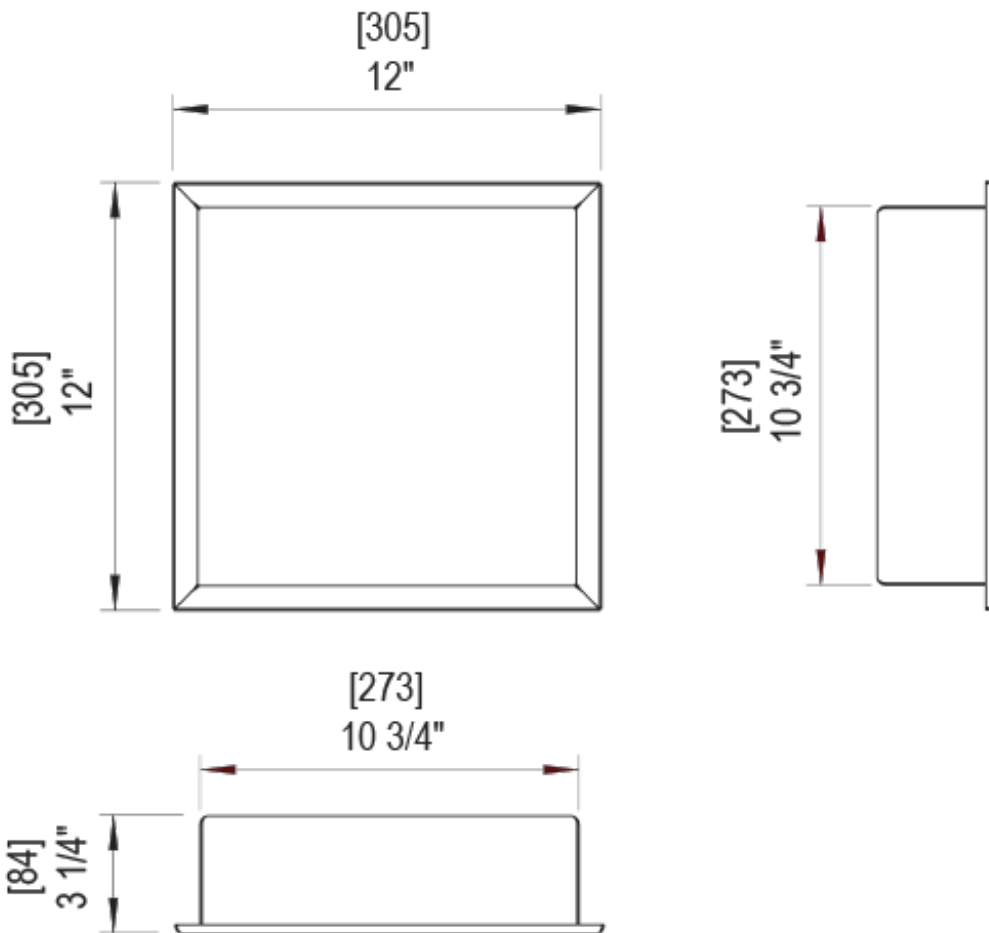

12" X 12" RECESSED WALL NICHE

\* HOLE SIZE 10 3/4" x 10 3/4"