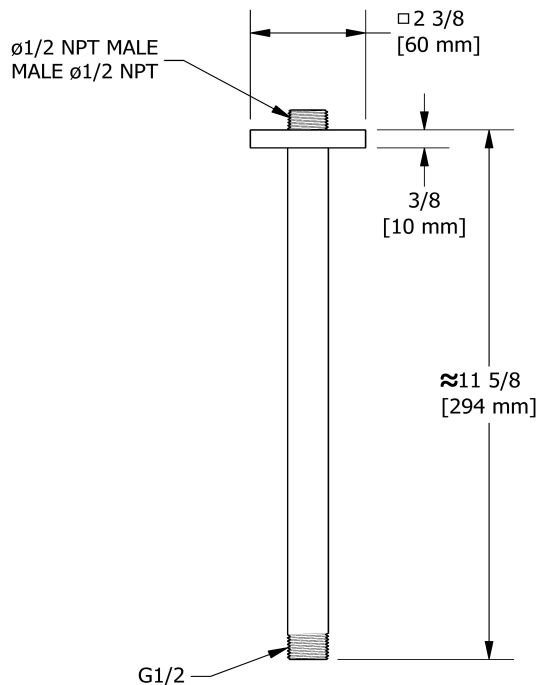

Sizes, models and finishes may differ from those presented.

Warranty

This **Riobel Inc.** product you have purchased carries a Limited Lifetime Warranty on the chrome, PVD finish, blacks and all working parts and is guaranteed from the initial purchase date against all manufacturing defects. All other finishes, including plastic components, are guaranteed for one year. All electric and/or electronic parts are covered by a 5-year limited warranty.

Customer Service

Ontario, West Canada : 888-287-5354 Quebec, Maritimes, United States : 866-473-8442