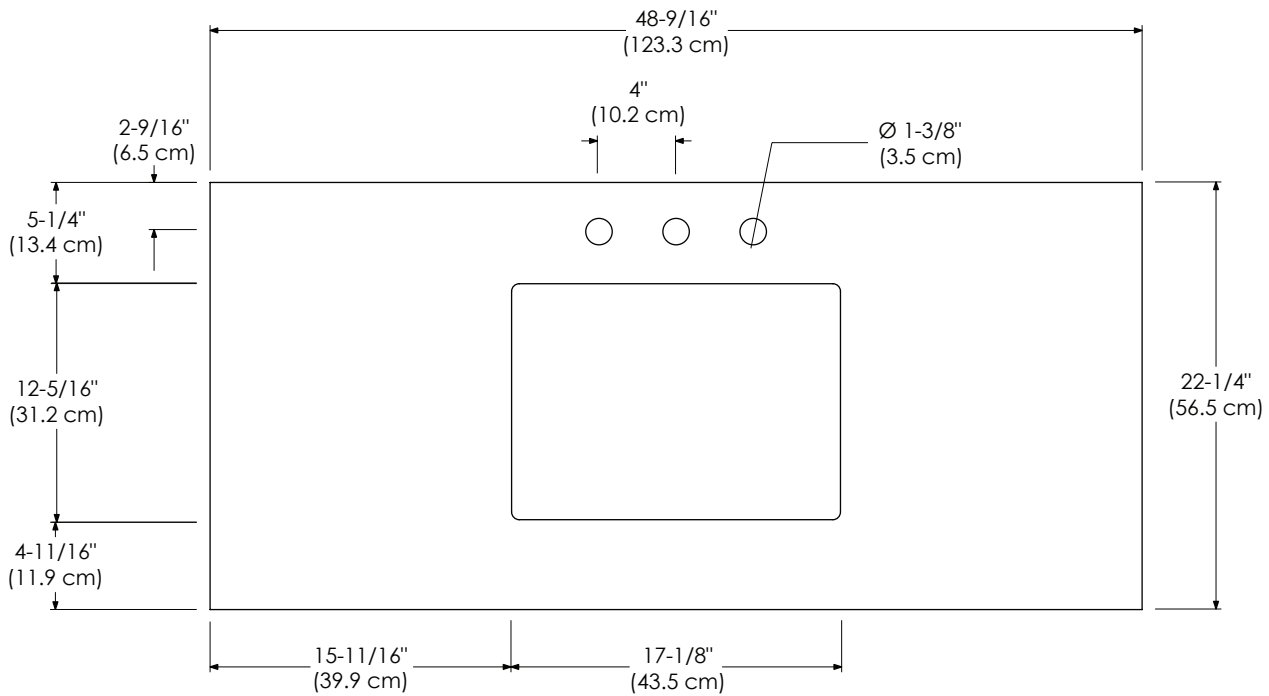

WIDEAPPEAL™ TOP 25" / 31" / 37" / 43" / 49" / 61"

RONBOW

Model : 303349-1-COLOR 363349-1-COLOR
303349-8-COLOR 363349-8-COLOR

VANITY TOPS

Wideappeal™ Top for undercounter sink (standard)

Available Colors:
CREAM BEIGE MARBLE MY
SOLID WHITE TECHSTONE™ Q01
BROAD BLACK TECHSTONE™ Q02
STONE GRAY TECHSTONE™ Q30

Faucet:
SINGLE FAUCET HOLE
8" WIDESPREAD

TOP VIEW

FRONT VIEW