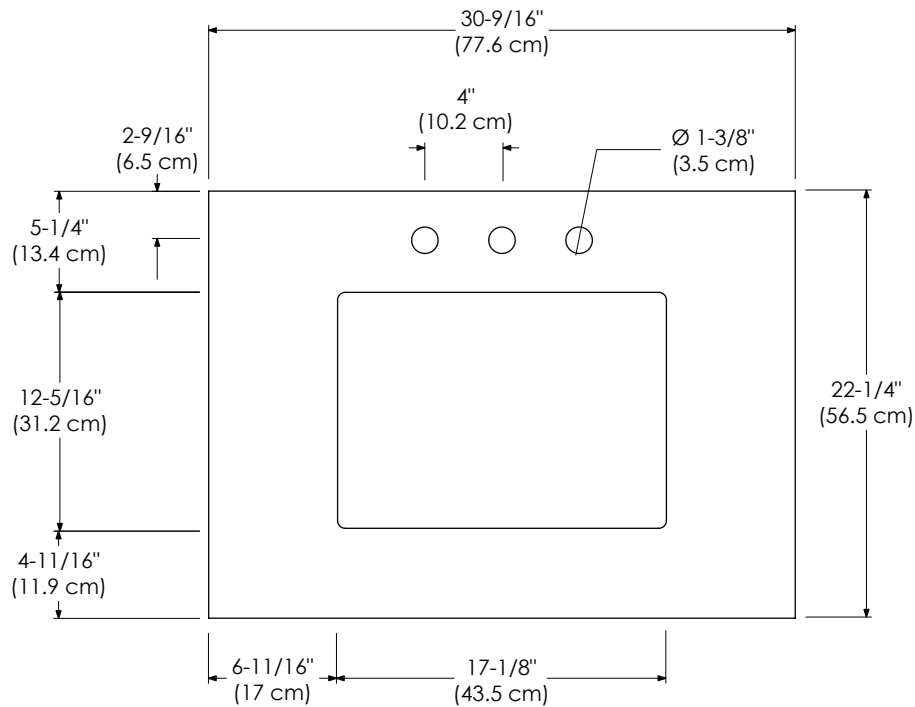

WIDEAPPEAL™ TOP 25" / 31" / 37" / 43" / 49" / 61"

RONBOW

Model : 303331-1-COLOR 363331-1-COLOR
303331-8-COLOR 363331-8-COLOR

VANITY TOPS

Wideappeal™ Top for undercounter sink (standard)

Available Colors:
CREAM BEIGE MARBLE MY
SOLID WHITE TECHSTONE™ Q01
BROAD BLACK TECHSTONE™ Q02
STONE GRAY TECHSTONE™ Q30

Faucet:
SINGLE FAUCET HOLE
8" WIDESPREAD

TOP VIEW