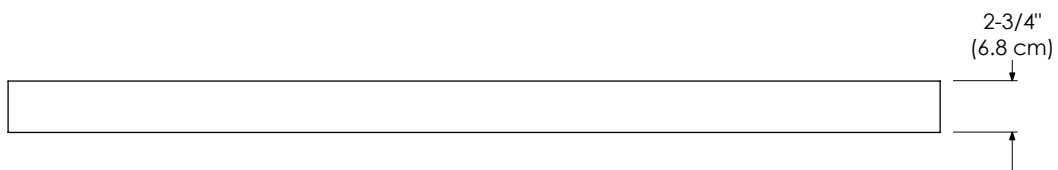

Available Colors:
CREAM BEIGE MARBLE MY
SOLID WHITE TECHSTONE™ Q01
BROAD BLACK TECHSTONE™ Q02
STONE GRAY TECHSTONE™ Q30

Faucet:
SINGLE FAUCET HOLE
8" WIDESPREAD

TOP VIEW

FRONT VIEW

WIDEAPPEAL™ TOP 25" / 31" / 37" / 43" / 49" / 61"