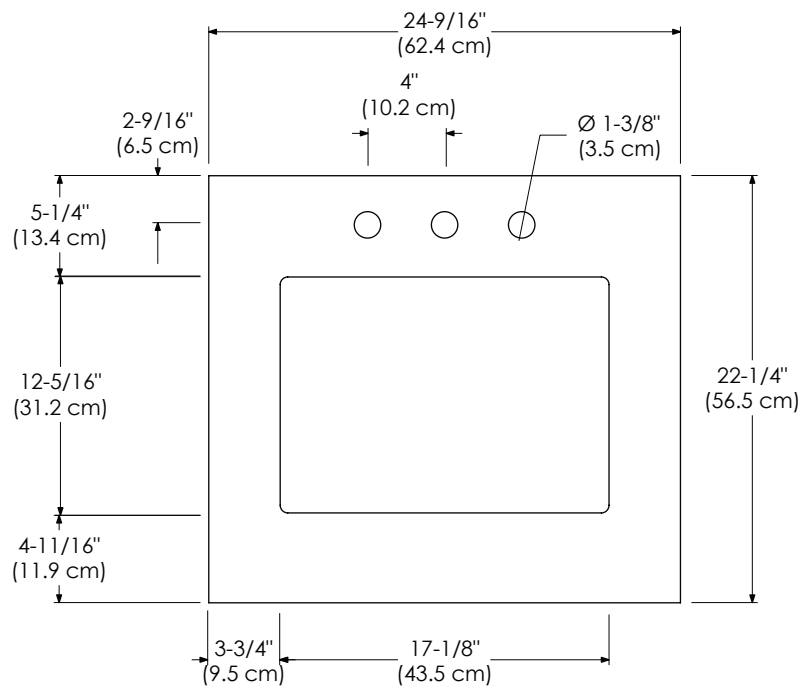

Faucet:

SINGLE FAUCET HOLE
8" WIDESPREAD

TOP VIEW

FRONT VIEW

WIDEAPPEAL™ TOP 25" / 31" / 37" / 43" / 49" / 61"

RONBOW

Model : 303331-1-COLOR 363331-1-COLOR
303331-8-COLOR 363331-8-COLOR

VANITY TOPS

TOP VIEW

FRONT VIEW

WIDEAPPEAL™ TOP 25" / 31" / 37" / 43" / 49" / 61"

RONBOW

Model : 303337-1-COLOR 363337-1-COLOR
303337-8-COLOR 363337-8-COLOR

VANITY TOPS

Wideappeal™ Top for undercounter sink (standard)

Available Colors:

Faucet:
SINGLE FAUCET HOLE
8" WIDESPREAD

TOP VIEW

FRONT VIEW

WIDEAPPEAL™ TOP 25" / 31" / 37" / 43" / 49" / 61"

RONBOW

Model : 303349-1-COLOR 363349-1-COLOR
303349-8-COLOR 363349-8-COLOR

VANITY TOPS

Wideappeal™ Top for undercounter sink (standard)