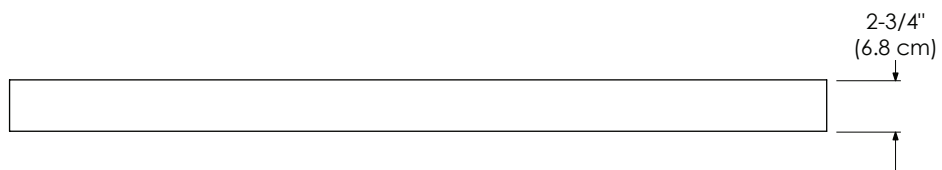

WIDEAPPEAL™ TOP 25" / 31" / 37" / 43" / 49" / 61"

RONBOW

Model : 303343-1-COLOR 363343-1-COLOR
303343-8-COLOR 363343-8-COLOR

VANITY TOPS

Wideappeal™ Top for undercounter sink (standard)

Available Colors:
CREAM BEIGE MARBLE MY
SOLID WHITE TECHSTONE™ Q01
BROAD BLACK TECHSTONE™ Q02
STONE GRAY TECHSTONE™ Q30

Faucet:
SINGLE FAUCET HOLE
8" WIDESPREAD

TOP VIEW

FRONT VIEW