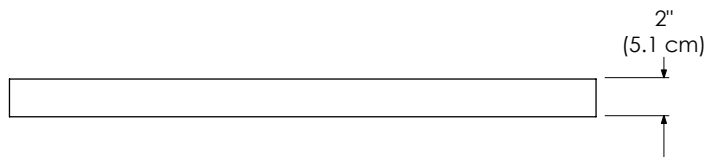

TOP VIEW

FRONT VIEW

WIDEAPPEAL™ TOP 25" / 31" / 37" / 43" / 49" / 61"

RONBOW

Model : 303337-1-COLOR 363337-1-COLOR
303337-8-COLOR 363337-8-COLOR

VANITY TOPS

Wideappeal™ Top for undercounter sink (standard)

Available Colors: