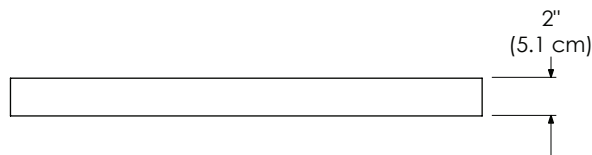

Faucet:

SINGLE FAUCET HOLE
8" WIDESPREAD

TOP VIEW

FRONT VIEW

WIDEAPPEAL™ TOP 25" / 31" / 37" / 43" / 49" / 61"

RONBOW

Model : 303331-1-COLOR 363331-1-COLOR
303331-8-COLOR 363331-8-COLOR

VANITY TOPS