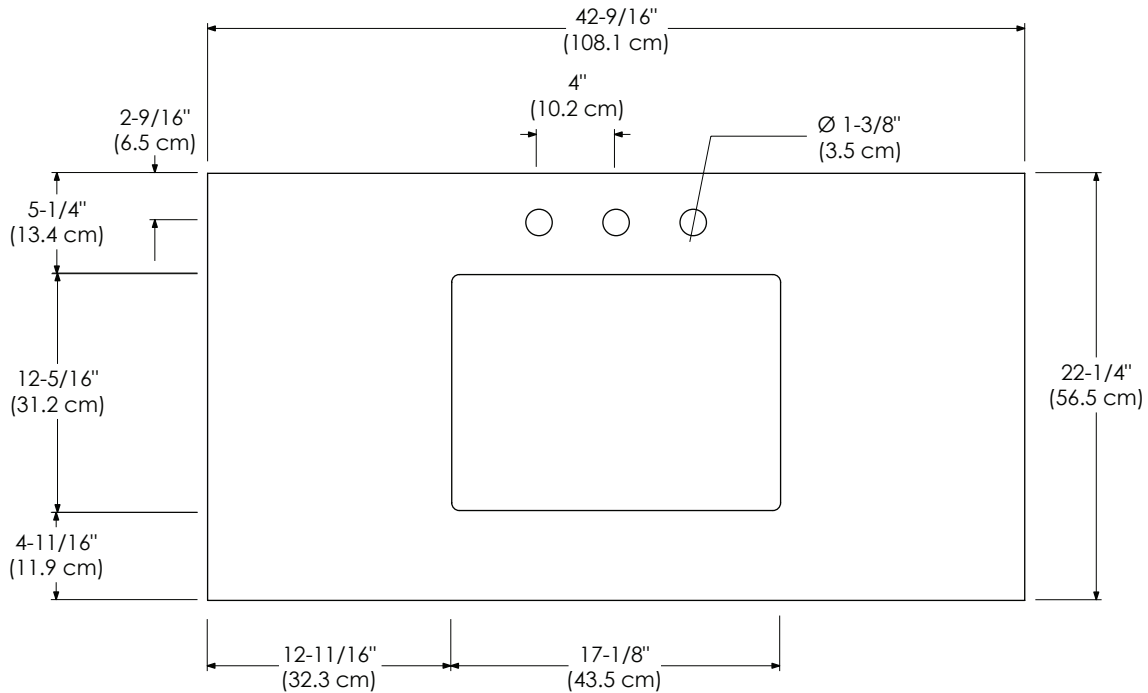

Faucet:
SINGLE FAUCET HOLE
8" WIDESPREAD

TOP VIEW

FRONT VIEW

WIDEAPPEAL™ TOP 25" / 31" / 37" / 43" / 49" / 61"

RONBOW

Model : 303349-1-COLOR 363349-1-COLOR
303349-8-COLOR 363349-8-COLOR

VANITY TOPS

Wideappeal™ Top for undercounter sink (standard)