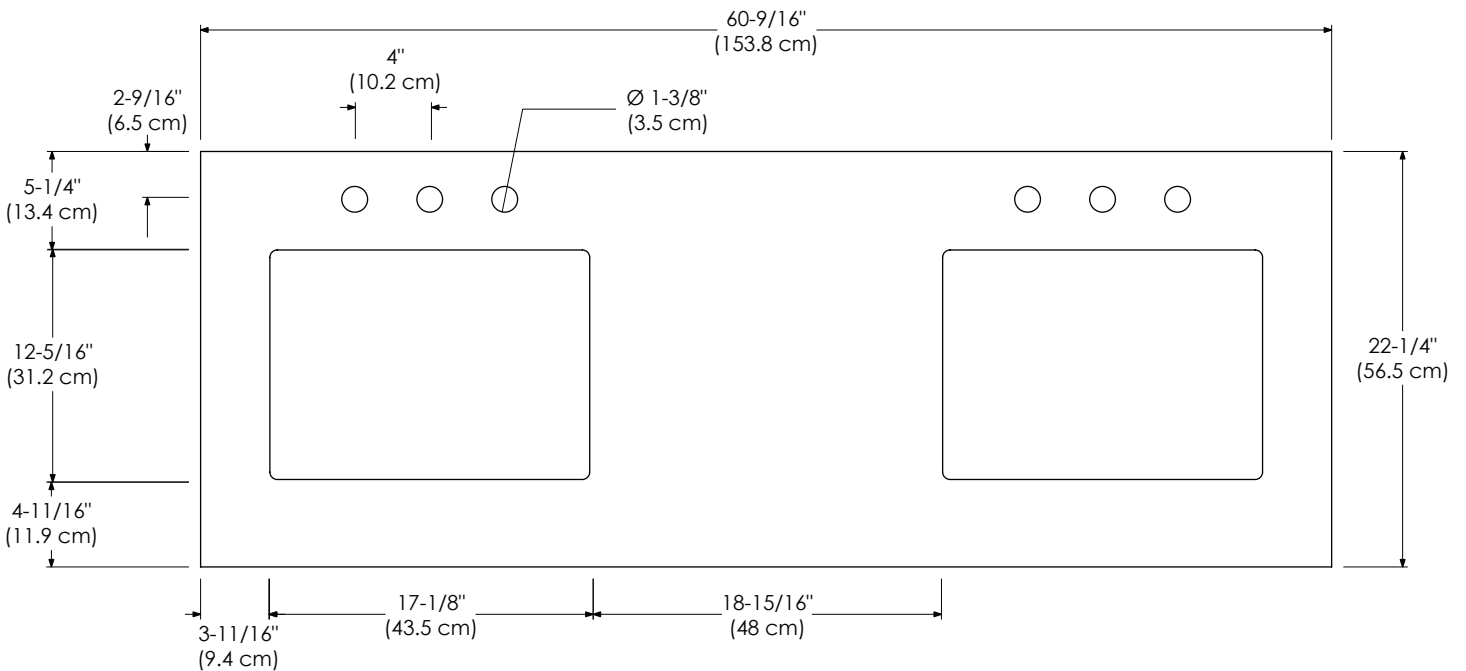

BROAD BLACK TECHSTONE™ Q02

STONE GRAY TECHSTONE™ Q30

Faucet:

SINGLE FAUCET HOLE

8" WIDESPREAD

TOP VIEW

FRONT VIEW