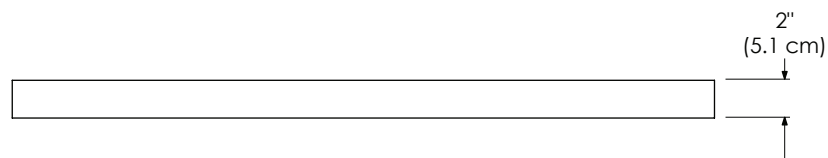

- CREAM BEIGE MARBLE MY
- SOLID WHITE TECHSTONE™ Q01
- BROAD BLACK TECHSTONE™ Q02
- STONE GRAY TECHSTONE™ Q30

Faucet:

- SINGLE FAUCET HOLE
- 8" WIDESPREAD

TOP VIEW

FRONT VIEW

WIDEAPPEAL™ TOP 25" / 31" / 37" / 43" / 49" / 61"