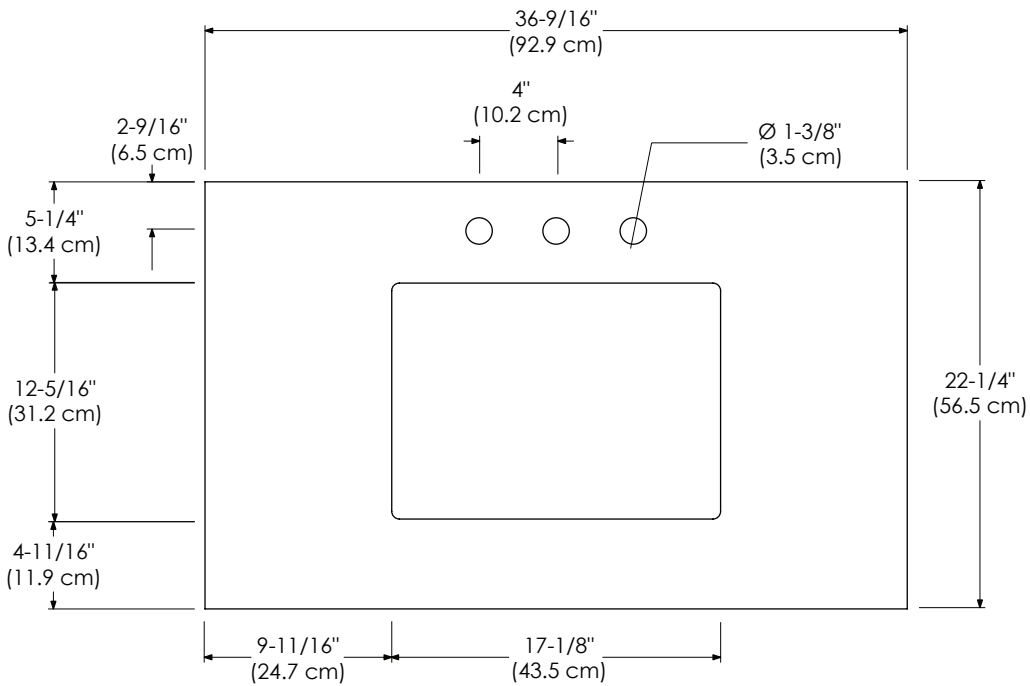

Available Colors:

- CREAM BEIGE MARBLE MY
- SOLID WHITE TECHSTONE™ Q01
- BROAD BLACK TECHSTONE™ Q02
- STONE GRAY TECHSTONE™ Q30

Faucet:

- SINGLE FAUCET HOLE
- 8" WIDESPREAD

TOP VIEW