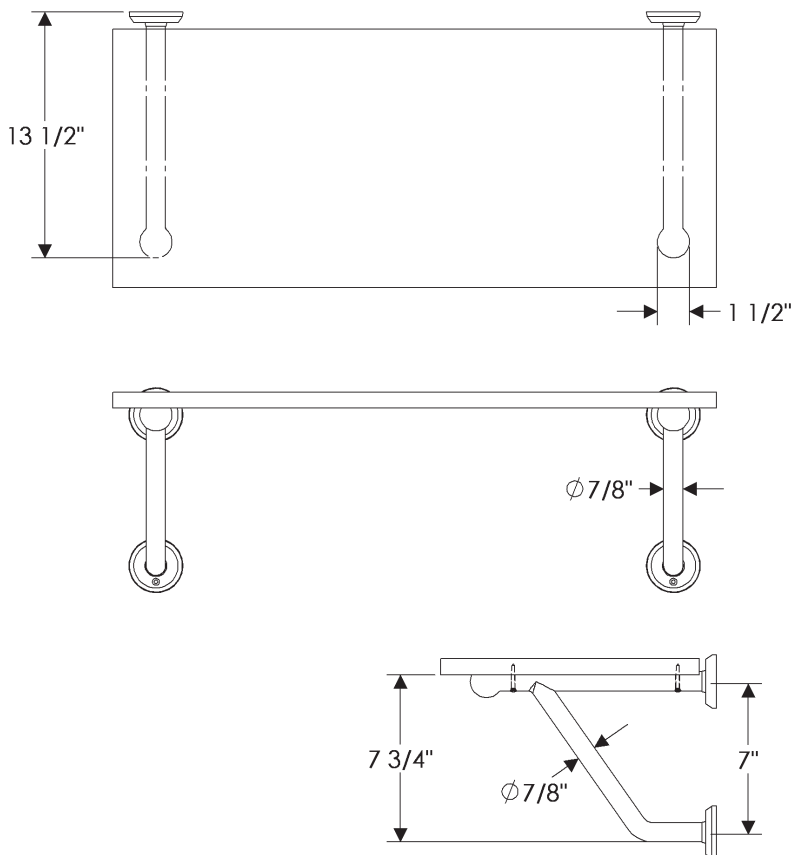

ROCKY MOUNTAIN®

H A R D W A R E

SHB
Shelf Bracket